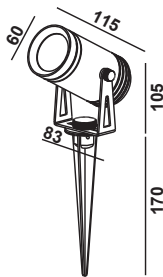

PIER
EXTRA SMALL

Artikelnummer: 12-06003-0102-06
Farbe: Schwarz
Kelvin: 3000K
Wattage: 3 Watt
Lumen: 120 lm

79,00 EUR

PIER
SMALL

Artikelnummer: 12-06003-0202-06
Farbe: Schwarz
Kelvin: 3000K
Wattage: 6 Watt
Lumen: 500 lm

109,00 EUR