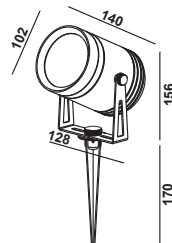

149,00 EUR

PIER
LARGE

Artikelnummer: 12-06003-0402-06
Farbe: Schwarz
Kelvin: 3000K
Wattage: 12 Watt
Lumen: 900 lm

189,00 EUR

POLLERLEUCHTEN

32

FINLAY 34
SMALL & MEDIUM & LARGE

CORR 36
SMALL