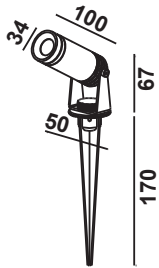

PIER
SMALL

30

PIER
MEDIUM

31

PIER
LARGE

31

PIER
EXTRA SMALL

Artikelnummer: 12-06003-0102-06
Farbe: Schwarz
Kelvin: 3000K
Wattage: 3 Watt
Lumen: 120 lm