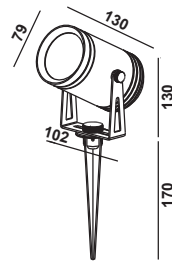

PIER
MEDIUM

Artikelnummer: 12-06003-0302-06
Farbe: Schwarz
Kelvin: 3000K
Wattage: 9 Watt
Lumen: 800 lm

149,00 EUR

PIER
LARGE

Artikelnummer: 12-06003-0402-06
Farbe: Schwarz
Kelvin: 3000K
Wattage: 12 Watt
Lumen: 900 lm

189,00 EUR