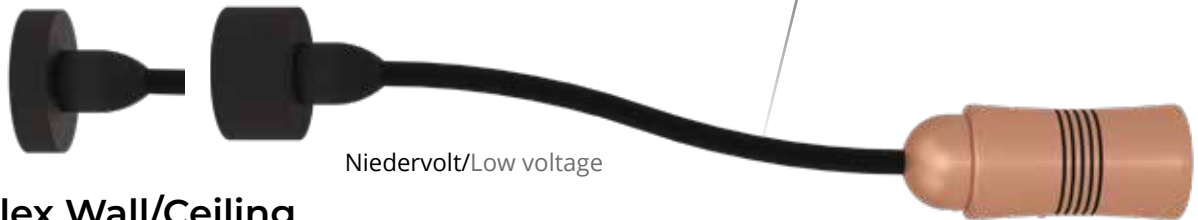

Neo! Flex

Als Decken-/Wandstrahler als Aufbau- oder Einbauvariante in Niedervolt oder Hochvolttechnik, kann die NEO! Flex stufenlos zwischen einem Lichtaustrittskegel von 25-65 Grad eingestellt werden. Lichtleistungen HV/NV von ~720/1.500 Lumen, 90/95 CRI, 2700 Kelvin. Textilummantelter Flexarm. Extern dimmbar.

As ceiling/wall spotlight, surface-mounted or built-in version, in low-voltage or main-voltage technology, the NEO! Flex can be chosen between a light emission angle of 25-65 degrees. Light output HV/LV of ~720/1.500 lumens with a CRI of 90/95, 2700 Kelvin. Textile-coated flexible arm. Externally dimmable.

Hochvolt/
High voltage

Niedervolt/Low voltage

Neo! Flex Wall/Ceiling

Art.Nr./item no. HOCHVOLT LED/HV 1x 10W, ~720lm, 2.700K, 90CRI F	Art.Nr./item no. NIEDERVOLT LED/LV 1x14W, ~1.500lm, 2.700K, 95CRI E	Kopffarbe Surface head	Flexschlauchfarbe Flex arm color L: 300mm
16-03-0203	16-03-NV-0203	black matt	red
16-03-0206	16-03-NV-0206	black matt	black
16-03-0209	16-03-NV-0209	black matt	silver
16-03-0403	16-03-NV-0403	natural alu	red
16-03-0406	16-03-NV-0406	natural alu	black
16-03-0409	16-03-NV-0409	natural alu	silver
16-03-2406	16-03-NV-2406	brass	black
16-03-2506	16-03-NV-2506	copper	black