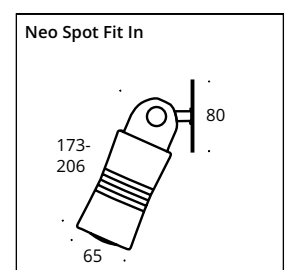

*Mit Erscheinen dieser Preisliste verlieren alle bisherigen Preislisten ihre Gültigkeit. Modelle geschützt
*At the release of this price list, all other price lists are void. Models registered.