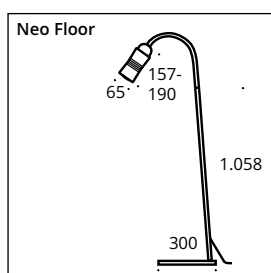

Neo! Floor

Art.Nr./item no. NIEDERVOLT LED/LV 1x14W, ~1.500lm, 2.700K, 95CRI	Kopffarbe Surface head	Flexschlauchfarbe Flex arm color L: 450mm
16-06-150-0203	black matt	red
16-06-150-0206	black matt	black
16-06-150-0209	black matt	silver
16-06-150-0403	natural alu	red
16-06-150-0406	natural alu	black
16-06-150-0409	natural alu	silver
16-06-150-2406	brass	black
16-06-150-2506	copper	black