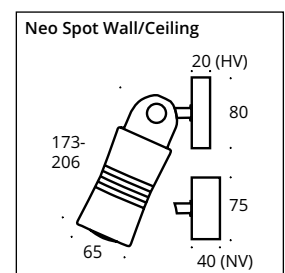

Neo! Spot Fit In für Einbaudose 68mm

Art.Nr./item no. HOCHVOLT LED/HV 1x 10W, ~720lm, 2.700K, 90CRI F	Art.Nr./item no. NIEDERVOLT LED/LV 1x14W, ~1.500lm, 2.700K, 95CRI E inkl. Vorschaltgerät	Kopffarbe Surface head	Wandschild Wall plate
16-027-02	16-027-NV-02	black matt	black matt
16-027-04	16-027-NV-04	natural alu	black matt
16-027-24	16-027-NV-24	brass	black matt
16-027-25	16-027-NV-25	copper	black matt