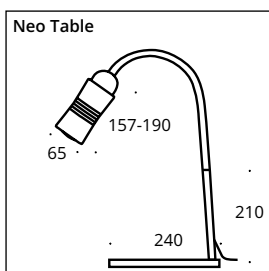

With this workplace light you can choose between a light emission angle of 25-65 degrees. The dimmer switch on the head allows the NEO! to be conveniently adjusted and switched on or off. Light output ~1.500 lumens, ~95 CRI, 2700K.

Neo! Table

Art.Nr./item no. NIEDERVOLT LED/LV 1x14W, ~1.500lm, 2.700K, 95CRI	Kopffarbe Surface head	Flexschlauchfarbe Flex arm color L: 450mm
16-06-65-0203	black matt	red
16-06-65-0206	black matt	black
16-06-65-0209	black matt	silver
16-06-65-0403	natural alu	red
16-06-65-0406	natural alu	black
16-06-65-0409	natural alu	silver
16-06-65-2406	brass	black
16-06-65-2506	copper	black

Neo! Table Clamp

Art.Nr./item no. NIEDERVOLT LED/LV 1x14W, ~1.500lm, 2.700K, 95CRI	Kopffarbe Surface head	Flexschlauchfarbe Flex arm color L: 450mm
16-0660-0203	black matt	red
16-0660-0206	black matt	black
16-0660-0209	black matt	silver
16-0660-0403	natural alu	red
16-0660-0406	natural alu	black
16-0660-0409	natural alu	silver
16-0660-2406	brass	black
16-0660-2506	copper	black

Stärke der Befestigungsplatte / Mounting plate thickness 12-50mm

*Mit Erscheinen dieser Preisliste verlieren alle bisherigen Preislisten ihre Gültigkeit. Modelle geschützt
*At the release of this price list, all other price lists are void. Models registered.