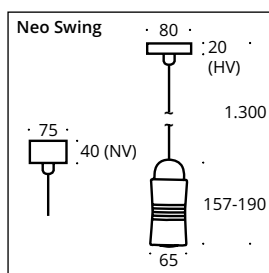

The NEO! Swing in low-voltage or high-voltage technology as a built-in or surface-mounted version is ideal for use above dining tables. There is an adjustable choice between a light from 25-65 degrees. HV/LV light output of ~720/1.500 lumens with a CRI of 90/95, 2700 Kelvin, can be dimmed externally.

Neo! Swing

Art.Nr./item no. HOCHVOLT LED/HV 1x 10W, ~720lm, 2.700K, 90CRI F	Art.Nr./item no. NIEDERVOLT LED/LV 1x14W, ~1.500lm, 2.700K, 95CRI E	Kopffarbe Surface head	Kabelfarbe Cable color
16-05-02	16-05-NV-02	black matt	black
16-05-04	16-05-NV-04	natural alu	black
16-05-24	16-05-NV-24	brass	black
16-05-25	16-05-NV-25	copper	black

Neo! Swing Fit In für Einbaudose 68mm

Art.Nr./item no. HOCHVOLT LED/HV 1x 10W, ~720lm, 2.700K, 90CRI F	Art.Nr./item no. NIEDERVOLT LED/LV 1x14W, ~1.500lm, 2.700K, 95CRI E	Kopffarbe Surface head	Kabelfarbe Cable color
16-057-02	16-057-NV-02	black matt	black
16-057-04	16-057-NV-04	natural alu	black
16-057-24	16-057-NV-24	brass	black
16-057-25	16-057-NV-25	copper	black