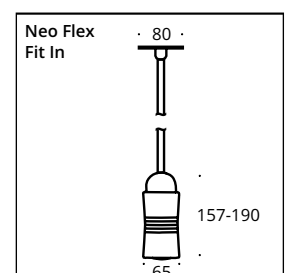

*Mit Erscheinen dieser Preisliste verlieren alle bisherigen Preislisten ihre Gültigkeit. Modelle geschützt
*At the release of this price list, all other price lists are void. Models registered.