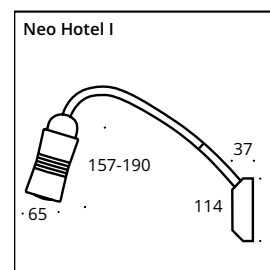

*Mit Erscheinen dieser Preisliste verlieren alle bisherigen Preislisten ihre Gültigkeit. Modelle geschützt
*At the release of this price list, all other price lists are void. Models registered.