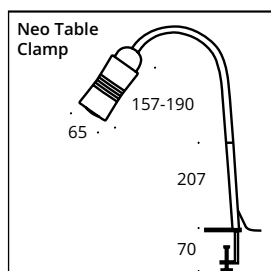

With this workplace light you can choose between a light emission angle of 25-65 degrees. The dimmer switch on the head allows the NEO! to be conveniently adjusted and switched on or off. Light output ~1.500 lumens, ~95 CRI, 2700K.

Neo! Table

Art.Nr./item no. NIEDERVOLT LED/LV 1x14W, ~1.500lm, 2.700K, 95CRI	Kopffarbe Surface head	Flexschlauchfarbe Flex arm color L: 450mm
16-06-65-0203	black matt	red
16-06-65-0206	black matt	black
16-06-65-0209	black matt	silver
16-06-65-0403	natural alu	red
16-06-65-0406	natural alu	black
16-06-65-0409	natural alu	silver
16-06-65-2406	brass	black
16-06-65-2506	copper	black

Neo! Table Clamp

Art.Nr./item no. NIEDERVOLT LED/LV 1x14W, ~1.500lm, 2.700K, 95CRI	Kopffarbe Surface head	Flexschlauchfarbe Flex arm color L: 450mm
16-0660-0203	black matt	red
16-0660-0206	black matt	black
16-0660-0209	black matt	silver
16-0660-0403	natural alu	red
16-0660-0406	natural alu	black
16-0660-0409	natural alu	silver
16-0660-2406	brass	black
16-0660-2506	copper	black

Stärke der Befestigungsplatte / Mounting plate thickness 12-50mm

*Mit Erscheinen dieser Preisliste verlieren alle bisherigen Preislisten ihre Gültigkeit. Modelle geschützt
*At the release of this price list, all other price lists are void. Models registered.