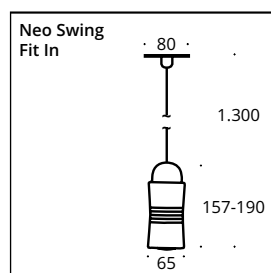

The NEO! Swing in low-voltage or high-voltage technology as a built-in or surface-mounted version is ideal for use above dining tables. There is an adjustable choice between a light from 25-65 degrees. HV/LV light output of ~720/1.500 lumens with a CRI of 90/95, 2700 Kelvin, can be dimmed externally.

Neo! Swing

Art.Nr./item no. HOCHVOLT LED/HV 1x 10W, ~720lm, 2.700K, 90CRI F	Art.Nr./item no. NIEDERVOLT LED/LV 1x14W, ~1.500lm, 2.700K, 95CRI E	Kopffarbe Surface head	Kabelfarbe Cable color
16-05-02	16-05-NV-02	black matt	black
16-05-04	16-05-NV-04	natural alu	black
16-05-24	16-05-NV-24	brass	black
16-05-25	16-05-NV-25	copper	black

Neo! Swing Fit In für Einbaudose 68mm

Art.Nr./item no. HOCHVOLT LED/HV 1x 10W, ~720lm, 2.700K, 90CRI F	Art.Nr./item no. NIEDERVOLT LED/LV 1x14W, ~1.500lm, 2.700K, 95CRI E	Kopffarbe Surface head	Kabelfarbe Cable color
16-057-02	16-057-NV-02	black matt	black
16-057-04	16-057-NV-04	natural alu	black
16-057-24	16-057-NV-24	brass	black
16-057-25	16-057-NV-25	copper	black