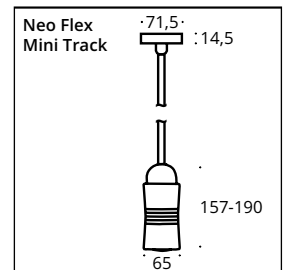

Neo! Spot Mini Track

Art.Nr./item no. HOCHVOLT LED/HV 1x 10W, ~720lm, 2.700K, 90CRI F	Kopffarbe Surface head	Adapterfarbe adapter color weitere Farben auf Anfrage Other colors on request
16-0907-02	black matt	black matt
16-0907-04	natural alu	silver
16-0907-24	brass	black matt
16-0907-25	copper	black matt