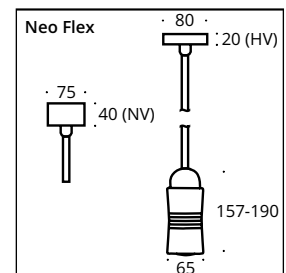

Neo! Flex Fit In für Einbaudose 68mm

Art.Nr./item no. HOCHVOLT LED/HV 1x 10W, ~720lm, 2.700K, 90CRI F	Art.Nr./item no. NIEDERVOLT LED/LV 1x14W, ~1.500lm, 2.700K, 95CRI E	Kopffarbe Surface head	Flexschlauchfarbe Flex arm color L: 300mm
16-037-0203	16-037-NV-0203	black matt	red
16-037-0206	16-037-NV-0206	black matt	black
16-037-0209	16-037-NV-0209	black matt	silver
16-037-0403	16-037-NV-0403	natural alu	red
16-037-0406	16-037-NV-0406	natural alu	black
16-037-0409	16-037-NV-0409	natural alu	silver
16-037-2406	16-037-NV-2406	brass	black
16-037-2506	16-037-NV-2506	copper	black