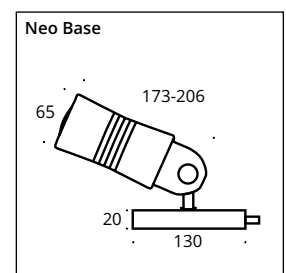

Neo! Base/Clamp

NEO! als **Base** Tischstrahler, sowie als **Clamp** Klemmstrahler mit Lichtaustrittskegel von 25-65 Grad bei ~1.500 Lumen, ~95 CRI, 2700K. Optional kann die NEO! als Hochvolt oder Niedervolt LED-Technik geliefert werden. Tischfuß/Klemme in edlem black matt, mit schwarzem, textilmanteltem Kabel.

The NEO! stands out as a **Base** table spotlight and as a **Clamp** spotlight a light emission angle of 25-65°, ~1.500 lumens, ~95 CRI, 2700K. Available as an option in HV or LV LED technology. With a table base/clamp in a noble black matt finish and a fine black textured cable.

Neo! Base

Art.Nr./item no. HOCHVOLT LED/HV 1x 10W, ~720lm, 2.700K, 90CRI F	Art.Nr./item no. NIEDERVOLT LED/LV 1x14W, ~1.500lm, 2.700K, 95CRI E	Kopffarbe Surface head	Farbe Standfuß base color
16-0607-02	16-0607-NV-02	black matt	black matt
16-0607-04	16-0607-NV-04	natural alu	black matt
16-0607-24	16-0607-NV-24	brass	black matt
16-0607-25	16-0607-NV-25	copper	black matt

HV Schnurdimmer optional: Art.-Nr. -SD / HV Cord dimmer optional: Item.-No. -SD

Neo! Clamp

Art.Nr./item no. HOCHVOLT LED/HV 1x 10W, ~720lm, 2.700K, 90CRI F	Art.Nr./item no. NIEDERVOLT LED/LV 1x14W, ~1.500lm, 2.700K, 95CRI E	Kopffarbe Surface head	Farbe Klemme clamp color
16-0670-02	16-0670-NV-02	black matt	black matt
16-0670-04	16-0670-NV-04	natural alu	black matt
16-0670-24	16-0670-NV-24	brass	black matt
16-0670-25	16-0670-NV-25	copper	black matt

Stärke der Befestigungsplatte / Mounting plate thickness 12-50mm
HV Schnurdimmer optional: Art.-Nr. -SD / HV Cord dimmer optional: Item.-No. -SD

*Mit Erscheinen dieser Preisliste verlieren alle bisherigen Preislisten ihre Gültigkeit. Modelle geschützt
*At the release of this price list, all other price lists are void. Models registered.