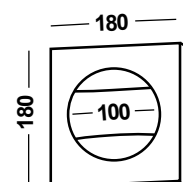

X-BALL WANDLEUCHE

Elegante LED-Wandleuchte mit stilvollem Glas-Wandschild. Der 360° drehbare Kopf bietet maximale Flexibilität bei der Lichtausrichtung. Die obere und untere Beleuchtung kann unabhängig voneinander ein- und ausgeschaltet werden. Ein praktisches Feature ist die automatische Rückkehr zur Ursprungseinstellung bei jedem Einschalten. Ein einfacher Touch auf der Oberseite schaltet die Leuchte ein, während das Halten der Touchstelle die Dimmfunktion aktiviert.

Elegant LED wall light with a stylish glass wall plate. The 360° rotatable head provides maximum flexibility for directing the light. The upper and lower illumination can be independently switched on and off. A convenient feature is the automatic return to the default setting every time it is switched on. A simple touch on the top turns on the light, while holding the touch area activates the dimming function.

✓ X-Ball

Art.Nr./item no. NIEDERVOLT LED/LV 5W+2W, ~480lm, 3.000K, CRI90 G	Maße ø x T in mm Measurements ø x d in mm (H x B / h x w)	Kopffarbe Surface head	Preis € price € *
02-06026-06	100 x 140 (180 x 180)	black	249,-
02-06027-07	100 x 140 (180 x 180)	white	249,-