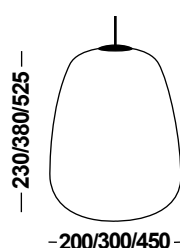

GEORGIA PENDELLEUCHE

Moderne Pendelleuchte mit einem Glaskörper in den Trend-Farben Klar, Grau und Amber. Die Leuchte wird durch ein passendes Wandschild aus Metall ergänzt. Sie ist in den Durchmesser-Größen 200 mm, 300 mm und 450 mm erhältlich.

Modern pendant light with a glass body available in the trendy colors of clear, gray and amber. The light is complemented by a matching metal wall plate. It is available in diameter sizes of 200mm, 300mm and 450mm.

Georgia

Art.Nr./item no. LED E27 inkl. 1 x 5W, 3.000K F	Maße H x Ø Measurements h x Ø	Preis € price € *	Kopffarbe Surface head
05-07002-0200-08	230 x 200	89,-	grey
05-07002-0200-09	230 x 200	89,-	amber
05-07002-0200-10	230 x 200	89,-	clear

Art.Nr./item no. LED E27 inkl. 1 x 5W, 3.000K F	Maße H x Ø Measurements h x Ø	Preis € price € *	Kopffarbe Surface head
05-07002-0201-08	380 x 300	149,-	grey
05-07002-0201-09	380 x 300	149,-	amber
05-07002-0201-10	380 x 300	149,-	clear

Art.Nr./item no. LED E27 inkl. 1 x 5W, 3.000K F	Maße H x Ø Measurements h x Ø	Preis € price € *	Kopffarbe Surface head
05-07002-0202-08	525 x 450	249,-	grey
05-07002-0202-09	525 x 450	249,-	amber
05-07002-0202-10	525 x 450	249,-	clear

grey

E27 IP20