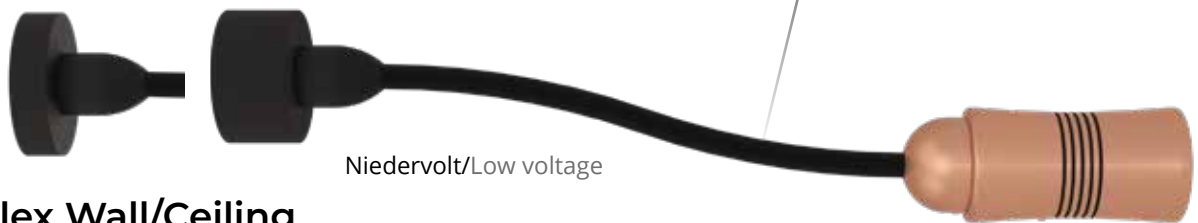

Neo! Flex

Als Decken-/Wandstrahler als Aufbau- oder Einbauvariante in Niedervolt oder Hochvolttechnik, kann die NEO! Flex stufenlos zwischen einem Lichtaustrittskegel von 25-65 Grad eingestellt werden. Lichtleistungen HV/NV von ~720/1.500 Lumen, 90/95 CRI, 2700 Kelvin. Textilummantelter Flexarm. Extern dimmbar.

As ceiling/wall spotlight, surface-mounted or built-in version, in low-voltage or main-voltage technology, the NEO! Flex can be chosen between a light emission angle of 25-65 degrees. Light output HV/LV of ~720/1.500 lumens with a CRI of 90/95, 2700 Kelvin. Textile-coated flexible arm. Externally dimmable.

Hochvolt/
High voltage

Niedervolt/Low voltage

Neo! Flex Wall/Ceiling

Art.Nr./item no. HOCHVOLT LED/HV 1x 10W, ~720lm, 2.700K, 90CRI F	Preis € price € *	Art.Nr./item no. NIEDERVOLT LED/LV 1x14W, ~1.500lm, 2.700K, 95CRI E	Preis € price € *	Kopffarbe Surface head	Flexschlauchfarbe Flex arm color L: 300mm
16-03-0203	349,-	16-03-NV-0203	399,-	black matt	red
16-03-0206	349,-	16-03-NV-0206	399,-	black matt	black
16-03-0209	349,-	16-03-NV-0209	399,-	black matt	silver
16-03-0403	349,-	16-03-NV-0403	399,-	natural alu	red
16-03-0406	349,-	16-03-NV-0406	399,-	natural alu	black
16-03-0409	349,-	16-03-NV-0409	399,-	natural alu	silver
16-03-2406	399,-	16-03-NV-2406	449,-	brass	black
16-03-2506	399,-	16-03-NV-2506	449,-	copper	black