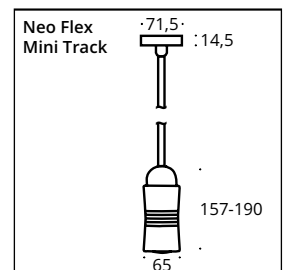

Neo! Spot Mini Track

Art.Nr./item no. HOCHVOLT LED/HV 1x 10W, ~720lm, 2.700K, 90CRI F	Kopffarbe Surface head	Adapterfarbe adapter color weitere Farben auf Anfrage Other colors on request	Preis € price € *
16-0907-02	black matt	black matt	319,-
16-0907-04	natural alu	silver	319,-
16-0907-24	brass	black matt	369,-
16-0907-25	copper	black matt	369,-