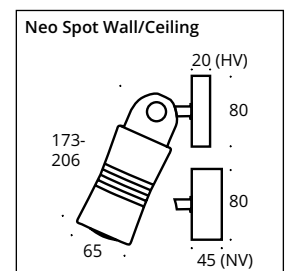

Neo! Spot Fit In für Einbaudose 68mm

Art.Nr./item no. HOCHVOLT LED/HV 1x 10W, ~720lm, 2.700K, 90CRI F	Preis € price € *	Art.Nr./item no. NIEDERVOLT LED/LV 1x14W, ~1.500lm, 2.700K, 95CRI E inkl. Vorschaltgerät	Preis € price € *	Kopffarbe Surface head	Wandschild Wall plate
16-027-02	299,-	16-027-NV-02	349,-	black matt	black matt
16-027-04	299,-	16-027-NV-04	349,-	natural alu	black matt
16-027-24	349,-	16-027-NV-24	399,-	brass	black matt
16-027-25	349,-	16-027-NV-25	399,-	copper	black matt