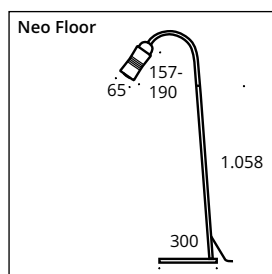

Neo! Floor

Art.Nr./item no. NIEDERVOLT LED/LV 1x14W, ~1.500lm, 2.700K, 95CRI	Kopffarbe Surface head	Flexschlauchfarbe Flex arm color L: 450mm	Preis € price € *
16-06-150-0203	black matt	red	799,-
16-06-150-0206	black matt	black	799,-
16-06-150-0209	black matt	silver	799,-
16-06-150-0403	natural alu	red	799,-
16-06-150-0406	natural alu	black	799,-
16-06-150-0409	natural alu	silver	799,-
16-06-150-2406	brass	black	849,-
16-06-150-2506	copper	black	849,-