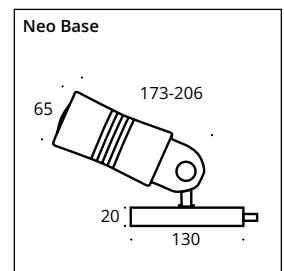

Neo! Base/Clamp

NEO! als **Base** Tischstrahler, sowie als **Clamp** Klemmstrahler mit Lichtaustrittskegel von 25-65 Grad bei ~1.500 Lumen, ~95 CRI, 2700K. Optional kann die NEO! als Hochvolt oder Niedervolt LED-Technik geliefert werden. Tischfuß/Klemme in edlem black matt, mit schwarzem, textilmanteltem Kabel.

The NEO! stands out as a **Base** table spotlight and as a **Clamp** spotlight a light emission angle of 25-65°, ~1.500 lumens, ~95 CRI, 2700K. Available as an option in HV or LV LED technology. With a table base/clamp in a noble black matt finish and a fine black textured cable.

Neo! Base

Art.Nr./item no. HOCHVOLT LED/HV 1x 10W, ~720lm, 2.700K, 90CRI F	Preis € price € *	Art.Nr./item no. NIEDERVOLT LED/LV 1x14W, ~1.500lm, 2.700K, 95CRI E	Preis € price € *	Kopffarbe Surface head	Farbe Standfuß base color
16-0607-02	349,-	16-0607-NV-02	449,-	black matt	black matt
16-0607-04	349,-	16-0607-NV-04	449,-	natural alu	black matt
16-0607-24	399,-	16-0607-NV-24	499,-	brass	black matt
16-0607-25	399,-	16-0607-NV-25	499,-	copper	black matt

HV Schnurdimmer optional: Art.-Nr. -SD +49,- / HV Cord dimmer optional: Item.-No. -SD +49,-

Neo! Clamp

Art.Nr./item no. HOCHVOLT LED/HV 1x 10W, ~720lm, 2.700K, 90CRI F	Preis € price € *	Art.Nr./item no. NIEDERVOLT LED/LV 1x14W, ~1.500lm, 2.700K, 95CRI E	Preis € price € *	Kopffarbe Surface head	Farbe Klemme clamp color
16-0670-02	329,-	16-0670-NV-02	429,-	black matt	black matt
16-0670-04	329,-	16-0670-NV-04	429,-	natural alu	black matt
16-0670-24	379,-	16-0670-NV-24	479,-	brass	black matt
16-0670-25	379,-	16-0670-NV-25	479,-	copper	black matt

Stärke der Befestigungsplatte / Mounting plate thickness 12-50mm

HV Schnurdimmer optional: Art.-Nr. -SD +49,- / HV Cord dimmer optional: Item.-No. -SD +49,-