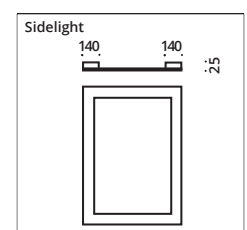

On/Off, dimming:
3. Art.-Nr. 1-00125 **109,- Euro***
On/Off, dimming and CCT 2.400–4.500K:
4. Art.-Nr. 1-00126 **164,- Euro***
Mirror heating, On/Off, dimming & CCT 2.400–4.500K:
5. Art.-Nr. 1-00127 **164,- Euro* (touch control)**
+ 10% at mirror price (heating)
Heating without touch control:
Art.-Nr. 1-08789 **+ 10% at mirror price**

Leuchtmittel Lamps
LED
20W/lfm, ~1.824lm/lfm
3.000K