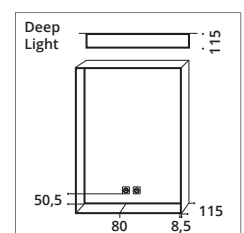

DEEP LIGHT

Kristallspiegel mit hochwertigem Alu-Rahmen in verschiedenen Farben. Integrierte LED Beleuchtung innen und vorne am Rahmen, gefertigt nach Deutscher Spiegelnorm. Beide Lichtbänder, sowohl das innere, als auch das äußere, sind dimmbar und mit optional dazu bestellbarer Berührungsteuerung regelbar.

Crystal mirror with high-quality aluminium frame in various surfaces. Integrated LED lighting inside and on the front of the frame. Manufactured according to German mirror standards. Both light bands, inner and outer, are dimmable and adjustable with optional touch control.

H 800 x B 600 mm

silver
30-806020
champagne
30-806021
black
30-806022
white
30-806002

Preis €* price €*
981,- €

H 900 x B 800 mm

silver
30-908020
champagne
30-908021
black
30-908022
white
30-908002

Preis €* price €*
1171,- €

H 700 x B 1200 mm

silver
30-7012020
champagne
30-7012021
black
30-7012022
white
30-7012002

Preis €* price €*
1.495,- €

H 900 x B 1400 mm

silver
30-9014020
champagne
30-9014021
black
30-9014022
white
30-9014002

Preis €* price €*
1.847,- €

black matt

white matt

champagne

silver

Fertigung auf Maß – Preisfindung und Modifikation S. 14–17
Customised production – pricing and modification p. 14–17

Auf Anfrage auch in 2.700K möglich.
Also possible in 2.700K on request.

Nominee
DESIGN PLUS
powered by: **light+building**
2024

LED: **F**

Leuchtmittel Lamps
LED ~851lm/lfm
6W/lfm, CRI > 90
3.000K