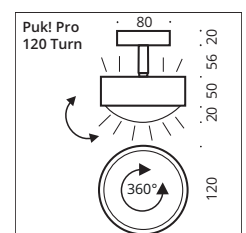

Turn Down 80 Ø & 120 Ø HOCHVOLT LED/HV 2.700K, 90CRI ▶

Art.Nr. 80 Ø item no. 80 Ø 1x8W, ~665lm	Ø Kopf x H Ø head x h in mm	Preis € price € *	Art.Nr. 120 Ø item no. 120 Ø 1x10W, ~800lm	Ø Kopf x H Ø head x h in mm	Preis € price € *	Kopf/ Deckenschild head/ceiling plate	Gelenk Joint
80-320211	80 x 116	209,-	120-320211	120 x 126	269,-	chrome matt	chrome matt
80-320212	80 x 116	209,-	120-320212	120 x 126	269,-	chrome	chrome
80-320213	80 x 116	209,-	120-320213	120 x 126	269,-	nickel matt	nickel matt
80-3202122	80 x 116	239,-	120-3202122	120 x 126	299,-	white matt	chrome
80-3202102	80 x 116	239,-	120-3202102	120 x 126	299,-	black matt	chrome
80-320212-WE	80 x 116	259,-	120-320212-WE	120 x 126	319,-	white matt	white matt
80-320212-BE	80 x 116	259,-	120-320212-BE	120 x 126	319,-	black matt	black matt
80-3202123	80 x 116	239,-	120-3202123	120 x 126	299,-	anthracite matt	chrome
80-3202128	80 x 116	239,-	120-3202128	120 x 126	299,-	champagne matt	nickel matt
80-3202124	80 x 116	259,-	120-3202124	120 x 126	319,-	brushed brass/black matt	black matt
80-3202125	80 x 116	259,-	120-3202125	120 x 126	319,-	brushed copper/black matt	black matt
80-3202126	80 x 116	259,-	120-3202126	120 x 126	319,-	black wood/black matt	black matt