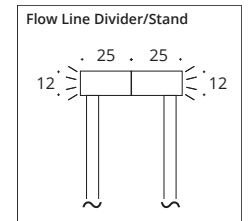

Rückseite wahlweise satiniert: -M an die Art.-Nr. hängen.

Back side available with a satin finish: add -M to the item number.

Bestellbeispiel für Raumteiler:

Spiegelgröße: 100 cm Höhe und 50 cm Breite

1. Preis für rückwärtigen Spiegel: ermitteln Seite 13	823,- €**
2. Preis für Front-Spiegel: ermitteln Seite 13	823,- €**
3. Preis für Raumteiler (Aufbau/Einbau)	690,- €
4. Preis für Berührungssteuerung (Front s. u. 4.)	164,- €
(Rückseite s. u. 3.)	109,- €
Gesamtpreis:	2.609,- €

**Preis gültig bis max H=100 cm und B=100 cm

Order examples for room divider:

Mirror size: height 100 cm, width 50 cm

1. price for rearward mirror: see price list on p. 13	823,- €**
2. Price for front mirror: see price list on p. 13	823,- €**
3. Price for partitioner (surface/recessed mounting)	690,- €
4. Price for touch control (Front s. u. 4.)	164,- €
(Back s. u. 3.)	109,- €
Final price:	2.609,- €

**Price valid for max. h=100 cm and w = 100 cm

NIEDERVOLT LED
LOW VOLTAGE LED
1.100lm/m
Lifetime: L70>54.000h

Tunable White **F**
LED ~2.400K-4.300K
13W/m, CRI/Ra > 90

Single Colour **F**
LED ~3.000K
15W/m, CRI/Ra > 90