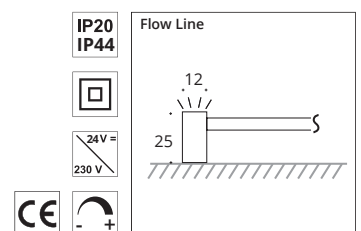

*Unverbindliche Preisempfehlung VK, ohne MwSt. Mit Erscheinen dieser Preisliste verlieren alle bisherigen Preislisten ihre Gültigkeit. Modelle geschützt
*Recommended retail price, exclusive of VAT. At the release of this price list, all other price lists are void. Models registered.