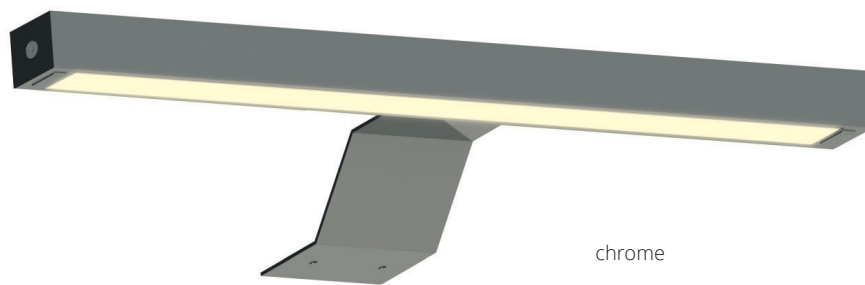

LED attachment light for bathroom and cosmetic cabinets, shelves or wardrobes. Can be screwed or bonded. The luminaire can be swivelled via a joint. Made to measure for the same mirror or cabinet width on request. Feeder with cable and plug for the power socket.