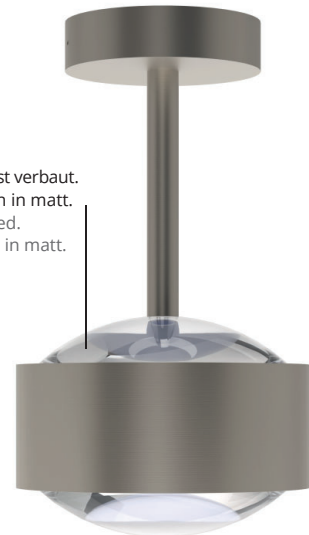

120 mm $\varnothing$,
nickel matt

Klare Linse fest verbaut.
Optional auch in matt.
Clear lens fixed.
Optional also in matt.