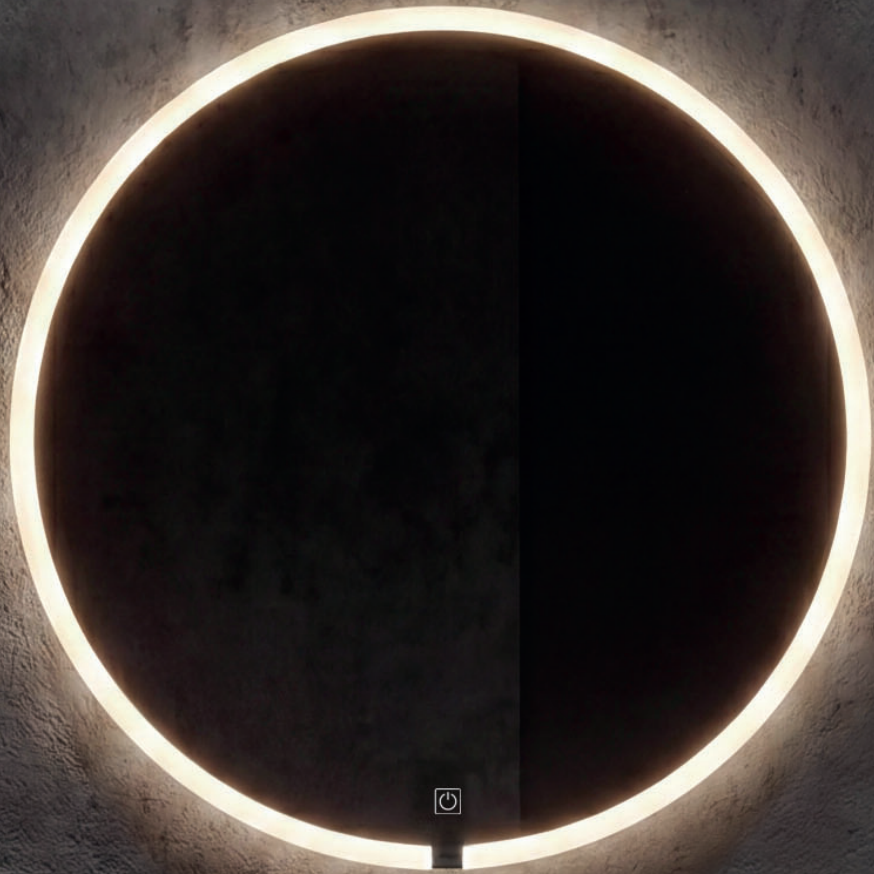

ART.-NR. 10-169 Mai 2026