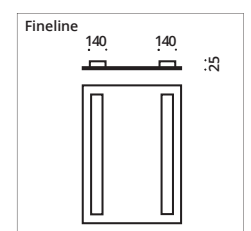

*Unverbindliche Preisempfehlung VK, ohne MwSt. Mit Erscheinen dieser Preisliste verlieren alle bisherigen Preislisten ihre Gültigkeit. Modelle geschützt
*Recommended retail price, exclusive of VAT. At the release of this price list, all other price lists are void. Models registered.