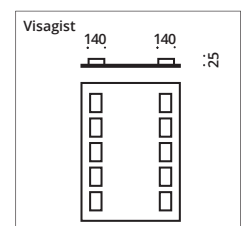

On/Off, dimming:
3. Art.-Nr. 1-00125 **109,- Euro***
On/Off, dimming and CCT 2.400–4.500K:
4. Art.-Nr. 1-00126 **164,- Euro***
Mirror heating, On/Off, dimming & CCT 2.400–4.500K:
5. Art.-Nr. 1-00127 **164,- Euro*** (touch control)
+ 10% at mirror price (heating)
Heating without touch control:
Art.-Nr. 1-08789 **+ 10% at mirror price**

Leuchtmittel Lamps
LED **G**
20W/lfm, ~1.824lm/lfm
3.000K