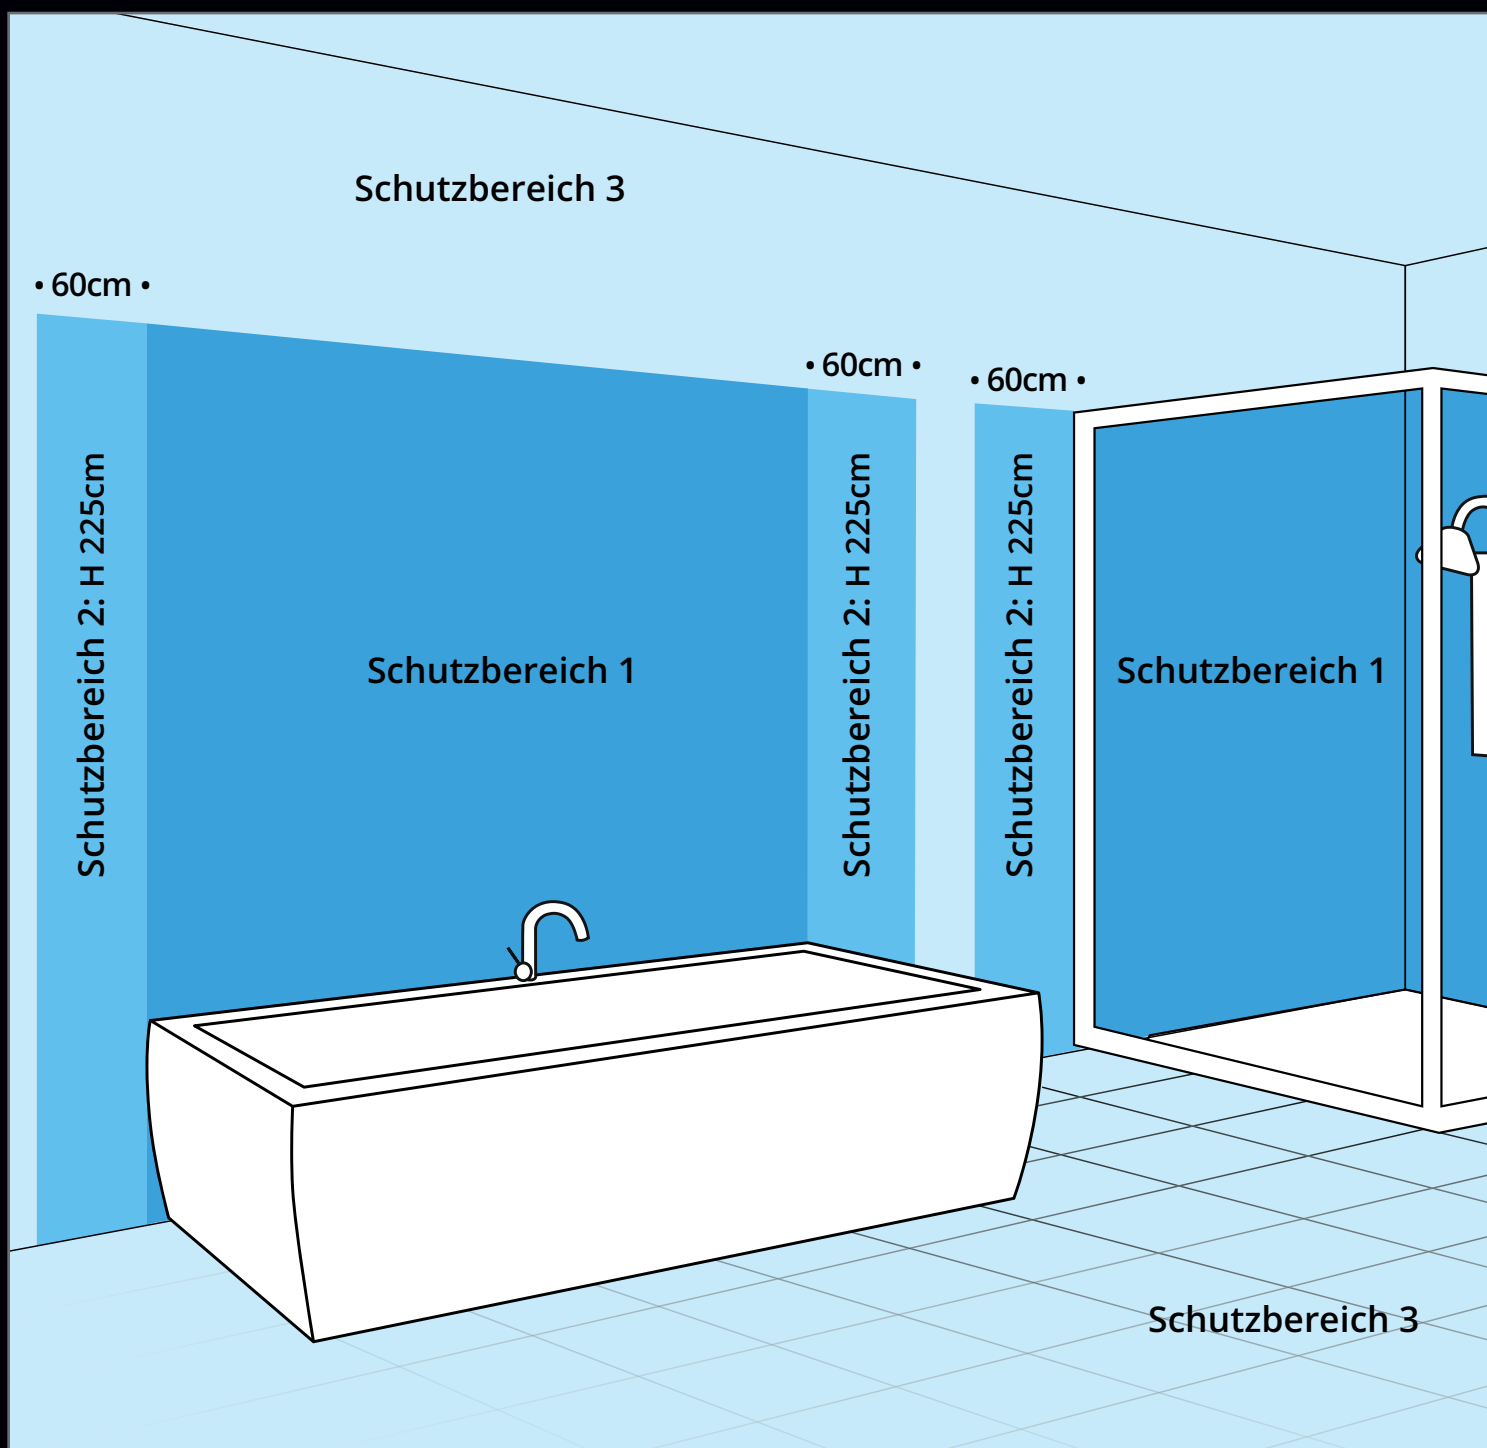

CONTENT

LIGHT & WELLNESS

01. PREISFINDUNG & SPIEGEL FACTS / PRICING & MIRROR FAQ	14
02. SPIEGELSTEUERUNG / MIRROR CONTROL	18
03. NIGHT LIGHT	23
04. LICHTSPIEGEL MIT RAHMEN / FRAMED MIRRORS	27
05. LICHTSPIEGEL OHNE RAHMEN (ALU-PROFIL) MIRRORS WITHOUT A FRAME (ALUMINIUM PROFILE)	43
06. RAUMTEILER VISION / ROOM DIVIDER VISION	67
07. WANDLEUCHTEN / WALL LAMPS	71
08. SPIEGELLEUCHTEN / MIRROR LAMPS	87
09. MÖBELAUFBAULEUCHE ONLY CHOICE FURNITURE FURNITURE MOUNTING LAMP ONLY CHOICE FURNITURE	103
10. DECKENLEUCHTEN / CEILING LAMPS	105

ZUBEHÖR / EQUIPMENT (PUK! PRO / FOCUS) EINKLAPPSEITE / FOLD-IN PAGE

In diesem Katalog gezeigte Farben sind ein Hinweis auf das optische Finish und keine Eigenschaftszusicherung. Für die Richtigkeit von technischen Angaben, sowie Farbabweichungen, wird keine Gewähr übernommen. Alle Maßangaben sind unverbindlich und können geringfügige Abweichungen aufweisen. Technische Änderungen vorbehalten!

Colours shown in this catalogue are an indication of the visual finish and not a guarantee of characteristic. No responsibility is taken for the correctness of the technical specifications or for colour deviations. All dimensions are non-binding and may show slight deviations. We reserve the right to make technical changes!

IP44

Dieses Zeichen finden Sie auf den Seiten unserer Leuchten, die den IP44 Spritzwasserschutz haben.

This symbol indicates that the light has IP protection class IP44.