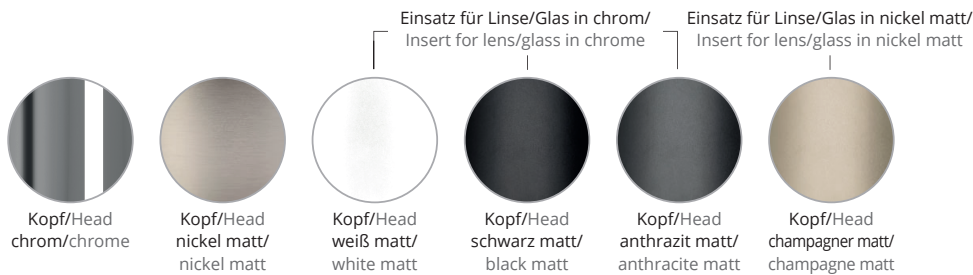

Kopf/Head
nickel matt/
nickel matt

Kopf/Head
weiß matt/
white matt

Kopf/Head
schwarz matt/
black matt

Kopf/Head
anthrazit matt/
anthracite matt

Kopf/Head
champagner matt/
champagne matt

Spiegelklemmleuchte
mirror clamp light

Spiegeleinbauleuchte
mirror recessed light

Kopf/Head
chrom/chrome