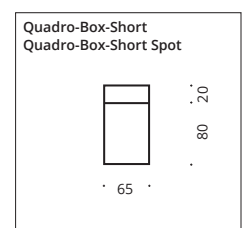

QUADRO BOX

Deckenleuchten für einen idealen Einsatz in Fluren und Bädern. Gefertigt aus Mattglas bietet sie ein weiches Rundumlicht. Erhältlich mit verschiedenen Fassungen. Aufbausockel wahlweise in chrom, nickel matt, schwarz matt oder weiß matt.

Ceiling lights for ideal use in hallways and bathrooms. Made of frosted glass, it offers a soft all-round light. Available in different versions. Mounting base alternatively in chrome, black matt, white matt or nickel matt design.

E27 Fassung	Art.Nr. item no.	Preis € price € *	Ausführung design
● Quadro Box	4-04621	110,-	nickel matt
● 80W, ~1.800lm	4-04622	110,-	chrome
●	4-04622-WE	126,-	white matt
●	4-04622-BE	126,-	black matt

E27 max. 42W, optional LED Retrofit

E27 max. 42W, LED Retrofit optional

Leuchtmittlempfehlung: LED 4W/400lm/3.000K

● **G** Art. Nr. 8-309: 13,00 €

bulb recommendation: LED 4W/400Lm/3.000K

● **G** Item No. 8-309: 13,00 €

G9 Fassung	Art.Nr. item no.	Preis € price € *	Ausführung design
● Quadro Box	4-05621	103,-	nickel matt
● Short	4-05622	103,-	chrome
●	4-05622-WE	118,-	white matt
●	4-05622-BE	118,-	black matt

G9 max. 33W, optional LED Retrofit

G9 max. 33W, LED Retrofit optional

Leuchtmittlempfehlung: LED 3W/300lm/2.700K/

● dimmbar **G** Art. Nr. 8-205: 8,30 €

bulb recommendation: LED 3W/300Lm/2.700K/

● dimmable **G** Item No. 8-205: 8,30 €

GU10 Fassung	Art.Nr. item no.	Preis € price € *	Ausführung design
● Quadro Box	4-05628	103,-	nickel matt
● Short Spot	4-05629	103,-	chrome
●	4-05629-WE	118,-	white matt
●	4-05629-BE	118,-	black matt

GU10 max. 35W, optional LED Retrofit

GU10 max. 35W, LED Retrofit optional

Leuchtmittlempfehlung: LED 4W/230lm/2.700K

● **G** Art. Nr. 8-211: 7,00 €

bulb recommendation: LED 4W/230Lm/2.700K

● **G** Item No. 8-211: 7,00 €