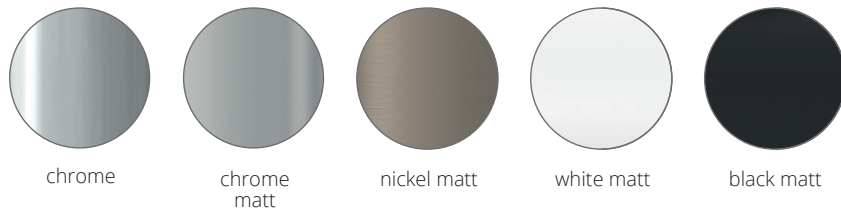

TWO SOCKET

Gerade richtig ist die extra lange Wandleuchte für den Spiegeleinsatz und zur Ausleuchtung von Bildern.
Just right is the extra long wall lamp for mirror use and for illuminating pictures.

Two Socket Base chrome

Modell model	LED S14D Socket ohne Leuchtmittel without lamp	Preis € price € *	LED G 16W, ~1.450lm, ~3.000K	Preis € price € *	Ausführung design	Beschreibung specification
 Two Socket Base	2-0422	196,-	2-0422-LED	254,-	chrome	Wandleuchte mit Grundplatte, 2-sockelig, max. 120 Watt Wall lamp with base plate, 2 bases, max.120 watts
	2-0429	196,-	2-0429-LED	254,-	nickel matt	
	2-0422-22	196,-	2-0422-LED-22	254,-	white matt	
	2-0422-02	196,-	2-0422-LED-02	254,-	black matt	
	2-0422-23	196,-	2-0422-LED-23	254,-	anthracite matt	

Für einen integr. Schalter hängen Sie bitte ein -K hinter die Art.-Nr. + 23,- €
Please attach -K behind the item-no. for an integrated switch. + 23,- €