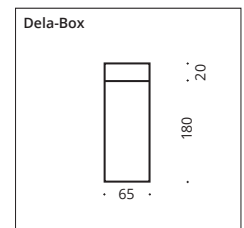

(s.S 9/s.p. 9)