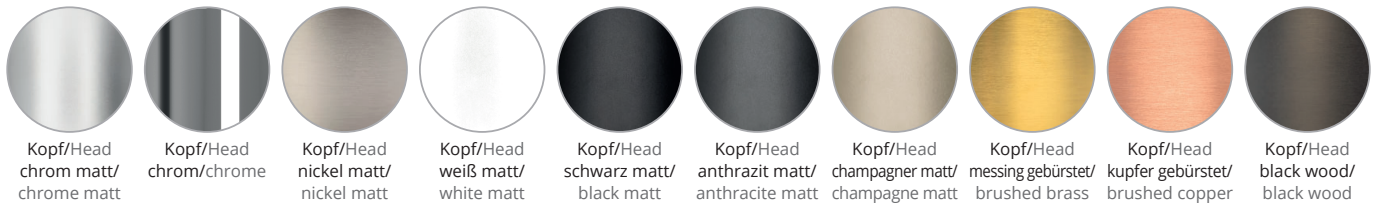

PUK! PRO FIX 80 & 120

Spiegelklemmleuchte, Hochleistungs-LED Power, dimmbar, Fix Kopf drehbar mit Verstellstift.

Mirror clip lamp, high-performance LED power, dimmable, rotatable Fix head with adjusting pin.

Fix 80 Ø & 120 Ø HOCHVOLT LED/HV 2.700K, 90CRI

Art.Nr. 80 Ø item no. 80 Ø 2x8W, ~1.330lm	Ø Kopf x L Ø head x l in mm	Preis € price € *	Art.Nr. 120 Ø item no. 120 Ø 2x10W, ~1.600lm	Ø Kopf x L Ø head x l in mm	Preis € price € *	Kopf head
80-120211	80 x 105	229,-	120-120211	120 x 145	299,-	chrome matt
80-120212	80 x 105	229,-	120-120212	120 x 145	299,-	chrome
80-120213	80 x 105	229,-	120-120213	120 x 145	299,-	nickel matt
80-1202122	80 x 105	249,-	120-1202122	120 x 145	349,-	white matt
80-1202102	80 x 105	249,-	120-1202102	120 x 145	349,-	black matt
80-1202123	80 x 105	249,-	120-1202123	120 x 145	349,-	anthracite matt
80-1202128	80 x 105	249,-	120-1202128	120 x 145	349,-	champagne matt
80-1202124	80 x 105	269,-	120-1202124	120 x 145	369,-	brushed brass
80-1202125	80 x 105	269,-	120-1202125	120 x 145	369,-	brushed copper
80-1202126	80 x 105	269,-	120-1202126	120 x 145	369,-	black wood

Preise ohne Zubehör: Bestell-Artikelnr. für Linse, Glas, Farbfilter auf der Einklapp-Seite!

Prices without accessories: Order item-no. for lens, glass, color filter are on fold-in page!