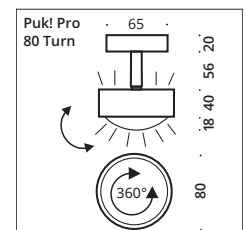

PUK! PRO TURN Ø 80 & Ø 120

Mit Ihrem dreh- und kippbaren Kopf bringt diese LED-Deckenleuchte das Licht dahin, wo es gebraucht wird. Die LED-Platine ist austauschbar und die untere Linse bzw. Glas (Borosilikat) können kinderleicht mit einem Dreh gewechselt werden. PVD Oberflächen machen den Korpus extrem robust.

With its rotating and tilting head, this LED ceiling light guides the light to where it is needed. The LED board is replaceable and the bottom lens and glass (borosilicate) can be easily changed with a twist. PVD surfaces make the body extremely robust.

- ❶ Fit In Abdeckung (Ø 80 mm) für Standard 68mm Einbaudose, T 66mm. (Lochabstand 60 mm)
- ❷ Fit In Cover (Ø 80 mm) for standard 68mm pattress/flush mounted box, d 66mm. (hole spacing 60 mm)

Turn Up & Down 80 Ø & 120 Ø HOCHVOLT LED/HV 2.700K, 90CRI ▶