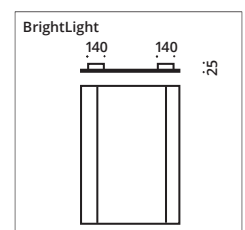

On/Off, dimming:
3. Art.-Nr. 1-00125 **109,- Euro***
On/Off, dimming and CCT 2.400–4.500K:
4. Art.-Nr. 1-00126 **164,- Euro***
Mirror heating, On/Off, dimming & CCT 2.400–4.500K:
5. Art.-Nr. 1-00127 **164,- Euro*** (touch control)
+ 10% at mirror price (heating)
Heating without touch control:
Art.-Nr. 1-08789 **+ 10% at mirror price**

Leuchtmittel Lamps
LED
20W/lfm, ~1.824lm/lfm
3.000K