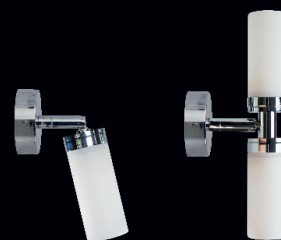

Glasslight Pisa / Pisa Double Wall 85