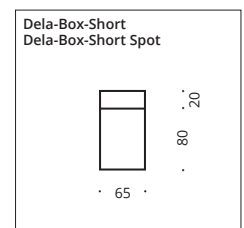

(s.S 9/s.p. 9)