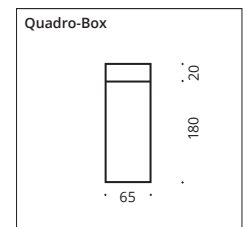

QUADRO BOX

Deckenleuchten für einen idealen Einsatz in Fluren und Bädern. Gefertigt aus Mattglas bietet sie ein weiches Rundumlicht. Erhältlich mit verschiedenen Fassungen. Aufbausockel wahlweise in chrom, nickel matt, schwarz matt oder weiß matt.

Ceiling lights for ideal use in hallways and bathrooms. Made of frosted glass, it offers a soft all-round light. Available in different versions. Mounting base alternatively in chrome, black matt, white matt or nickel matt design.

E27 Fassung	Art.Nr. item no.	Preis € price € *	Ausführung design
● Quadro Box	4-04621	110,-	nickel matt
● 80W, ~1.800lm	4-04622	110,-	chrome
●	4-04622-WE	126,-	white matt
●	4-04622-BE	126,-	black matt

E27 max. 42W, optional LED Retrofit

E27 max. 42W, LED Retrofit optional

Leuchtmittlempfehlung: LED 4W/400lm/3.000K

● **G** Art. Nr. 8-309: 13,00 €

bulb recommendation: LED 4W/400Lm/3.000K

● **G** Item No. 8-309: 13,00 €

G9 Fassung	Art.Nr. item no.	Preis € price € *	Ausführung design
● Quadro Box	4-05621	103,-	nickel matt
● Short	4-05622	103,-	chrome
●	4-05622-WE	118,-	white matt
●	4-05622-BE	118,-	black matt

G9 max. 33W, optional LED Retrofit

G9 max. 33W, LED Retrofit optional

Leuchtmittlempfehlung: LED 3W/300lm/2.700K/

● dimmbar **G** Art. Nr. 8-205: 8,30 €

bulb recommendation: LED 3W/300Lm/2.700K/

● dimmable **G** Item No. 8-205: 8,30 €

GU10 Fassung	Art.Nr. item no.	Preis € price € *	Ausführung design
● Quadro Box	4-05628	103,-	nickel matt
● Short Spot	4-05629	103,-	chrome
●	4-05629-WE	118,-	white matt
●	4-05629-BE	118,-	black matt

GU10 max. 35W, optional LED Retrofit

GU10 max. 35W, LED Retrofit optional

Leuchtmittlempfehlung: LED 4W/230lm/2.700K

● **G** Art. Nr. 8-211: 7,00 €

bulb recommendation: LED 4W/230Lm/2.700K

● **G** Item No. 8-211: 7,00 €