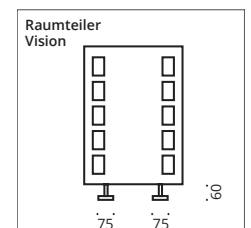

*Unverbindliche Preisempfehlung VK, ohne MwSt. Mit Erscheinen dieser Preisliste verlieren alle bisherigen Preislisten ihre Gültigkeit. Modelle geschützt
*Recommended retail price, exclusive of VAT. At the release of this price list, all other price lists are void. Models registered.