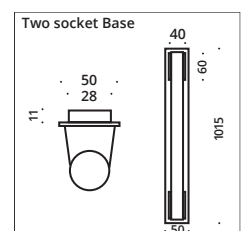

Modell model	LED S14D Socket ohne Leuchtmittel without lamp	Preis € price € *	LED G 16W, ~1.450lm, ~3.000K	Preis € price € *	Ausführung design	Beschreibung specification
 Two Socket Base	2-0422	196,-	2-0422-LED	254,-	chrome	Wandleuchte mit Grundplatte, 2-sockelig, max. 120 Watt Wall lamp with base plate, 2 bases, max.120 watts
	2-0429	196,-	2-0429-LED	254,-	nickel matt	
	2-0422-22	196,-	2-0422-LED-22	254,-	white matt	
	2-0422-02	196,-	2-0422-LED-02	254,-	black matt	
	2-0422-23	196,-	2-0422-LED-23	254,-	anthracite matt	

Für einen integr. Schalter hängen Sie bitte ein -K hinter die Art.-Nr. + 23,- €
Please attach -K behind the item-no. for an integrated switch. + 23,- €