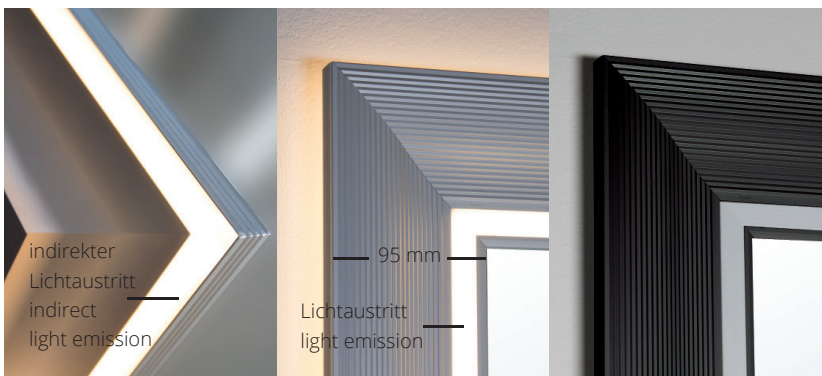

Rückansicht/rear view

Castle Light, silver

Castle Light, black matt