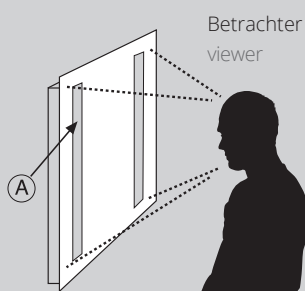

Important: As mirrors made to measure are always fitted with invisible fixings, please indicate the height and width of the mirror when ordering. Price surcharges for shape modification and refinement can be found on page 17.

Technologie

Schattenfreie Ausleuchtung des Betrachters. Kinn-, Hals- und Nasenbereich erhalten ihre optimale Ausleuchtung.

Technology

Shadow-free illumination of the viewer. Chin-, neck- and nose-area are illuminated ideally.