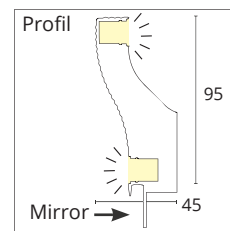

Fertigung auf Maß – Preisfindung und Modifikation S. 14-17
Customised production – pricing and modification p. 14-17