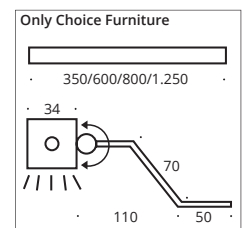

Sonderanfertigung:

Art-Nr. 8-600 Kürzung auf Maß = Aufpreis 57,- €

Item No. 8-600 Customized lengths = Surcharge 57,- €