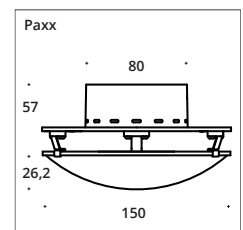

PAXX Ø 150

Diese puristisch moderne LED Deckenleuchte in Bauhaus inspiriertem Design ist ein wahrer Hingucker. Die 150 mm Durchmesser Linse (optional ist auch ein mattes Glas für sanft gestreutes Licht erhältlich) wirkt freischwebend auf der Metallbasis. Mit ihren 10 Watt und 2.700 Kelvin bietet die Paxx eine gigantische Lichtausbeute und macht sie somit einsetzbar für den Privat- und für den Objektbereich. Eine Innovation dieser Leuchte ist die leichte und schnelle Montage durch ein einfaches Clip-System.

This puristic modern LED ceiling light in Bauhaus-inspired design is a real eye-catcher. The 150 mm diameter lens (a matt glass for softly diffused light is also available as an option) appears free-floating on the metal base. With its 10 watts and 2,700 Kelvin, the Paxx offers a gigantic light output, making it suitable for both private and industrial use. An innovation of this luminaire is the easy and quick mounting by a simple clip system.

Paxx schwarz mit mattem Glas und Clips in Nickel

Paxx 2.700K LED 10W, ~90CRI, ~800lm	ø x H ø x H in mm	Gehäuse body	Preis € price € *
● 7-90100-BE	150 x 57	black matt Black Edition	265,-
○ 7-90100-WE	150 x 57	white matt White Edition	265,-
● 7-90101	150 x 57	chrome matt/nickel	230,-
● 7-90102	150 x 57	chrome/nickel	230,-
● 7-90103	150 x 57	nickel matt	230,-
● 7-90102-02	150 x 57	black matt/nickel	230,-
● 7-90102-22	150 x 57	white matt/nickel	230,-
● 7-90102-23	150 x 57	anthracite matt/nickel	230,-

(s.S 9/s.p. 9)