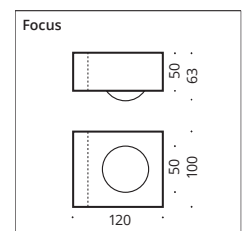

Focus 100 Fix LED G 2 x 8W ~1.200lm ~2.700K	Preis € price € *	Focus 100 Fix G9 Fassung 1 x	Preis € price € *	Focus 100 Mirror LED G 2 x 8W ~1.200lm ~2.700K	Preis € price € *	Focus 100 Mirror G9 Fassung 1 x	Preis € price € *	Gehäuse body
● 2-101001-LED/2-1201	237,-	2-101001/2-1201	112,-	2-101001-LED-SE	227,-	2-101001-SE	101,-	nickel matt
● 2-101002-LED/2-1201	237,-	2-101002/2-1201	112,-	2-101002-LED-SE	227,-	2-101002-SE	101,-	chrome
● 2-101002-LED-22/2-1201	288,-	2-101002-22/2-1201	137,-	2-101002-LED-22-SE	277,-	2-101002-22-SE	126,-	white matt
● 2-101002-LED-02/2-1201	288,-	2-101002-02/2-1201	137,-	2-101002-LED-02-SE	277,-	2-101002-02-SE	126,-	black matt
● 2-101002-LED-23/2-1201	288,-	2-101002-23/2-1201	137,-	2-101002-LED-23-SE	277,-	2-101002-23-SE	126,-	anthracite matt

► Preise ohne Zubehör. Bestell-Artikelnummern für Linse, Glas und Farbfilter auf der Einklappeseite!

► Prices without accessories: Order item-no. for lens, glass and color filter are on the fold-in page!

G9 max. 33W ECO, optional LED Retrofit

G9 max. 33W ECO, LED Retrofit optional

Leuchtmittelempfehlung: LED 3W/300lm/2.700K/dimmbar Art Nr. 8-205: 8,30 €

bulb recommendation: LED 3W/300lm/2.700K/dimmable Item No. 8-205: 8,30 €

(s.S 9/s.p. 9)