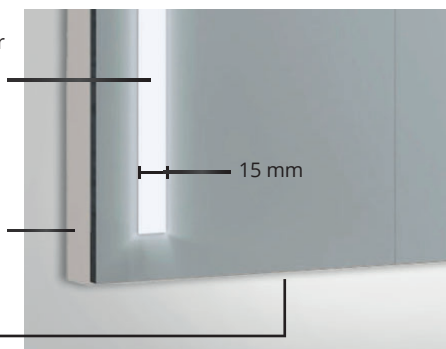

NEWLINE

Edle, schmale, 15 mm breite Lichtstreifen und ein mit dem Rand abschließendes Aluprofil in vier Farben, geben diesem Spiegel seinen unvergleichlichen Look und das bei einer erstaunlichen Lichtleistung von 11W/lfm. Diese leistungsstarke LED ermöglicht auch die extravagantesten Satinierungsmuster bis fast an den Rand. So geht nur minimal Spiegelfläche verloren, bei maximaler Lichtausbeute ohne Einbußen bei dem Design. Im Gegenteil – dieser Lichtspiegel besticht durch seine moderne und zeitlose Eleganz. Individuell regelbar ist der Licht-Output mit den optional dazu bestellbaren Lichtsteuerungen.

Elegant, narrow, 15 mm wide light strips and an aluminum profile in four colors that ends with the edge give this mirror its incomparable look and all this with an astonishing light output of 11W/linear meter. This powerful LED enables even the most extravagant satin patterns almost to the edge. This means that only a minimal amount of mirror surface is lost, with maximum light output without sacrificing design. On the contrary – this light mirror impresses with its modern and timeless elegance. The light output can be individually controlled using the optional lighting controls.

Schmale Satinierungsstreifen für mehr Spiegelfläche bei voller Licht-Power.

Narrow satin strips for more mirror surface with full light power.

Seitliches Aluprofil in vier wählbaren Farben als Blendschutz.

Side aluminum profile in four selectable colors as glare protection.

Night Light (optional)

Optionale Lichtsteuerung am Spiegel:

Das Frontlicht und das indirekte Licht sind nach Wunsch zusammen oder getrennt schaltbar. Nur eine Lichtsteuerung am Spiegel (z. B. das Frontlicht) ist ebenfalls möglich.

Optional light control on the mirror: