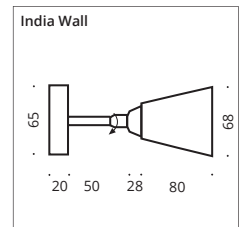

Iglo	Preis €	India	Preis €	Pisa	Preis €	Ausführung
G9 ohne Leuchtmittel without lamp	price € *	G9 ohne Leuchtmittel without lamp	price € *	G9 ohne Leuchtmittel without lamp	price € *	design
2-400101	85,-	2-400102	85,-	2-400103	85,-	chrome
2-400201	85,-	2-400202	85,-	2-400203	85,-	nickel matt
2-400101-22	98,-	2-400102-22	98,-	2-400103-22	98,-	white matt
2-400101-02	98,-	2-400102-02	98,-	2-400103-02	98,-	black matt

Rio	Preis €	Pisa Double	Preis €	Pisa Double IP44	Preis €	Bulb	Preis €	Ausführung
GU10 ohne Leuchtmittel without lamp	price € *	G9 ohne Leuchtmittel without lamp	price € *	G9 ohne Leuchtmittel without lamp	price € *	G9 ohne Leuchtmittel without lamp	price € *	design
2-400117	109,-	2-400130	109,-	2-400130-IP44	126,-	2-400132	75,-	chrome
2-400217	109,-	2-400230	109,-	2-400230-IP44	126,-	2-400232	75,-	nickel matt
2-400117-22	126,-	2-400130-22	126,-	2-400130-IP44-22	146,-	2-400132-22	87,-	white matt
2-400117-02	126,-	2-400130-02	126,-	2-400130-IP44-02	146,-	2-400132-02	87,-	black matt

- G9 max. 33W ECO, optional LED Retrofit - G9 max. 33W ECO, LED Retrofit optional	Leuchtmittelempfehlung: LED 3W/300lm/2.700K/dimmbar G Art Nr. 8-205: 8,30 € bulb recommendation: LED 3W/300lm/2.700K/dimmable G Item No. 8-205: 8,30 €
- GU10 max. 35W, optional LED Retrofit - GU10 max. 35W, LED Retrofit optional	Leuchtmittelempfehlung: LED 4W/230lm/2.700K G Art. Nr. 8-211: 7,00 € bulb recommendation: LED 4W/230lm/2.700K G Item No. 8-211: 7,00 €

180° Reflektor optional für Glas Pisa, 180° baffle optional for glass Pisa Art.-Nr. 9-204	5,80 €
"Touch me" Dimmer, "Touch me" dimmer Art.-Nr. -D	21,- €
Kippschalereinbau, dip switch fitting Art.-Nr. -K	28,- €