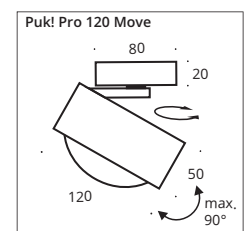

- Für eine Fit In (Einbau) Variante hängen Sie bitte -ED hinter die Art.-Nummer. Preise wie Tabelle.
- For Fit In version, please add -ED behind the article number. Prices as shown in the price chart.

Preise ohne Zubehör: Bestell-Artikelnr. für Linse, Glas, Farbfilter auf der Einklapp-Seite!
Prices without accessories: Order item-no. for lens, glass, color filter are on fold-in page!

*Unverbindliche Preisempfehlung VK, ohne MwSt. Mit Erscheinen dieser Preisliste verlieren alle bisherigen Preislisten ihre Gültigkeit. Modelle geschützt
*Recommended retail price, exclusive of VAT. At the release of this price list, all other price lists are void. Models registered.