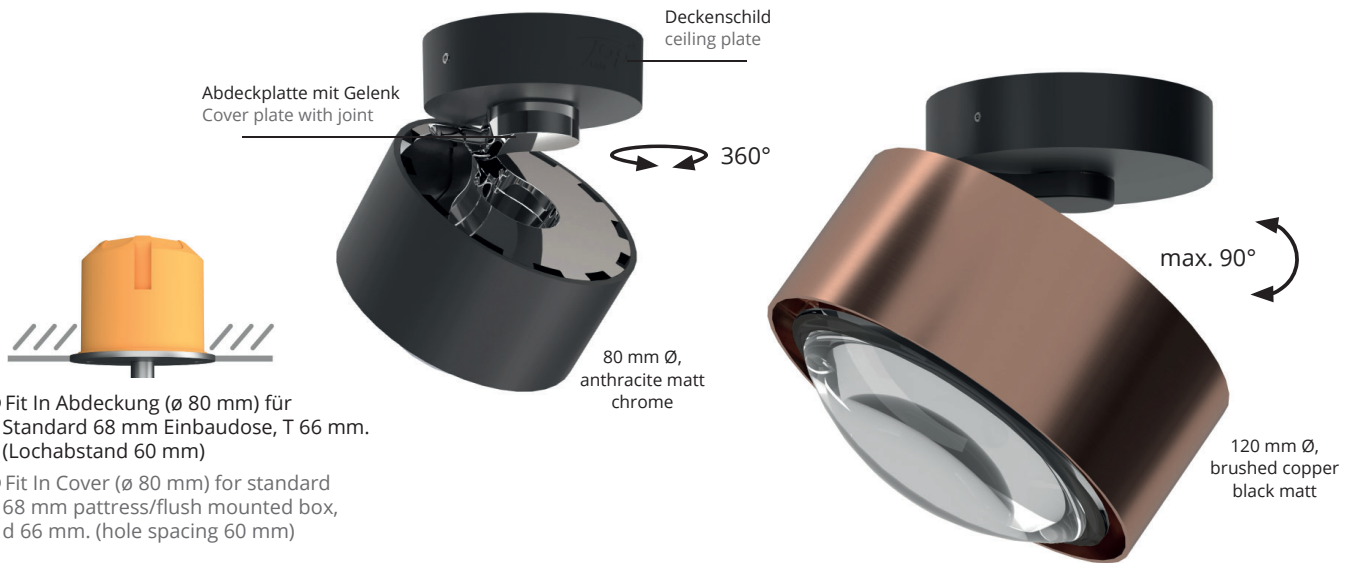

This rotatable and tiltable surface-mounted LED light combines minimalist design with functionality. Wide-beam, uniform light with a colour temperature of 2700 Kelvin (extra warm white) creates a pleasant atmosphere. It is available in ten colours and surfaces, such as PVD colours.