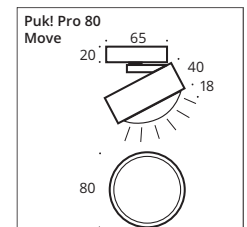

- Für eine Fit In (Einbau) Variante hängen Sie bitte -ED hinter die Art.-Nummer. Preise wie Tabelle.
- For Fit In version, please add -ED behind the article number. Prices as shown in the price chart.

Preise ohne Zubehör: Bestell-Artikelnr. für Linse, Glas, Farbfilter auf der Einklapp-Seite!
Prices without accessories: Order item-no. for lens, glass, color filter are on fold-in page!

*Unverbindliche Preisempfehlung VK, ohne MwSt. Mit Erscheinen dieser Preisliste verlieren alle bisherigen Preislisten ihre Gültigkeit. Modelle geschützt
*Recommended retail price, exclusive of VAT. At the release of this price list, all other price lists are void. Models registered.