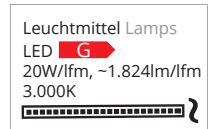

*Unverbindliche Preisempfehlung VK, ohne MwSt. Mit Erscheinen dieser Preisliste verlieren alle bisherigen Preislisten ihre Gültigkeit. Modelle geschützt
*Recommended retail price, exclusive of VAT. At the release of this price list, all other price lists are void. Models registered.