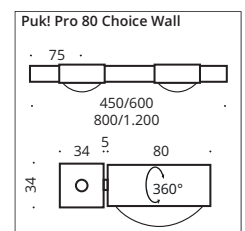

PUK! PRO CHOICE MIRROR/WALL 80

Die PUK! PRO Choice Wall überzeugt mit verschiedenen Längen, die je nach Länge mit 2-4 Leuchtenköpfen ausgestattet sind. Sie lässt sich über dem Spiegel oder als Eyecatcher auch direkt an der Wand montieren. Austauschbare LED-Module und eine Auswahl an Linsen, Gläsern und Farbfiltern bieten zusätzliche Flexibilität und Individualität.

The PUK! PRO Choice Wall impresses with various lengths, each equipped with 2-4 light heads depending on the size. It can be mounted above the mirror or directly on the wall as an eye-catching feature. Interchangeable LED modules, along with a selection of lenses, glasses, and color filters, provide additional flexibility and individuality.

Choice Wall 80 Ø HOCHVOLT LED/HV 2.700K, 90CRI F