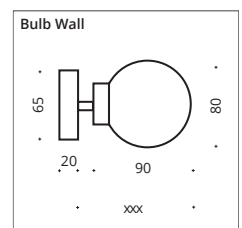

Iglo	Preis €	India	Preis €	Pisa	Preis €	Ausführung
G9 ohne Leuchtmittel without lamp	price € *	G9 ohne Leuchtmittel without lamp	price € *	G9 ohne Leuchtmittel without lamp	price € *	design
2-400101	85,-	2-400102	85,-	2-400103	85,-	chrome
2-400201	85,-	2-400202	85,-	2-400203	85,-	nickel matt
2-400101-22	98,-	2-400102-22	98,-	2-400103-22	98,-	white matt
2-400101-02	98,-	2-400102-02	98,-	2-400103-02	98,-	black matt

Rio	Preis €	Pisa Double	Preis €	Pisa Double IP44	Preis €	Bulb	Preis €	Ausführung
GU10 ohne Leuchtmittel without lamp	price € *	G9 ohne Leuchtmittel without lamp	price € *	G9 ohne Leuchtmittel without lamp	price € *	G9 ohne Leuchtmittel without lamp	price € *	design
2-400117	109,-	2-400130	109,-	2-400130-IP44	126,-	2-400132	75,-	chrome
2-400217	109,-	2-400230	109,-	2-400230-IP44	126,-	2-400232	75,-	nickel matt
2-400117-22	126,-	2-400130-22	126,-	2-400130-IP44-22	146,-	2-400132-22	87,-	white matt
2-400117-02	126,-	2-400130-02	126,-	2-400130-IP44-02	146,-	2-400132-02	87,-	black matt

- G9 max. 33W ECO, optional LED Retrofit - G9 max. 33W ECO, LED Retrofit optional	Leuchtmittelempfehlung: LED 3W/300lm/2.700K/dimmbar G Art Nr. 8-205: 8,30 € bulb recommendation: LED 3W/300lm/2.700K/dimmable G Item No. 8-205: 8,30 €
- GU10 max. 35W, optional LED Retrofit - GU10 max. 35W, LED Retrofit optional	Leuchtmittelempfehlung: LED 4W/230lm/2.700K G Art. Nr. 8-211: 7,00 € bulb recommendation: LED 4W/230lm/2.700K G Item No. 8-211: 7,00 €

180° Reflektor optional für Glas Pisa, 180° baffle optional for glass Pisa Art.-Nr. 9-204	5,80 €
"Touch me" Dimmer, "Touch me" dimmer Art.-Nr. -D	21,- €
Kippschalereinbau, dip switch fitting Art.-Nr. -K	28,- €