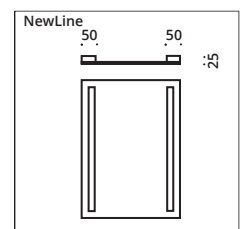

*Unverbindliche Preisempfehlung VK, ohne MwSt. Mit Erscheinen dieser Preisliste verlieren alle bisherigen Preislisten ihre Gültigkeit. Modelle geschützt
*Recommended retail price, exclusive of VAT. At the release of this price list, all other price lists are void. Models registered.