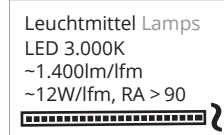

*Unverbindliche Preisempfehlung VK, ohne MwSt. Mit Erscheinen dieser Preisliste verlieren alle bisherigen Preislisten ihre Gültigkeit. Modelle geschützt
*Recommended retail price, exclusive of VAT. At the release of this price list, all other price lists are void. Models registered.