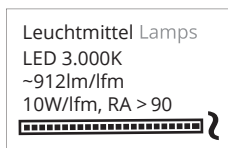

Alurahmen mit Chromverblendung am Lichtprofil.
Aluminium frame with chrom facing at the light profile.