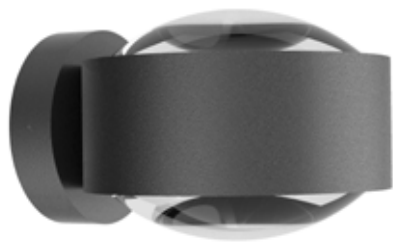

PRODUCT OVERVIEW

LIGHT FOR LIVING

Made in Germany

Design by®

Mirror Light

Das Original: Die Spiegelkollektion

Palace Light

Deep Light

Glasslight Wall

Puk Mini Outdoor Wall, Plus, Turn & Way II

Puk Maxx Outdoor Wall, Plus, Turn & Way II

Puk Meg Maxx Outdoor

Octopus Outdoor

Light Stone

Light Stone Cristal

Light Stone Basalt