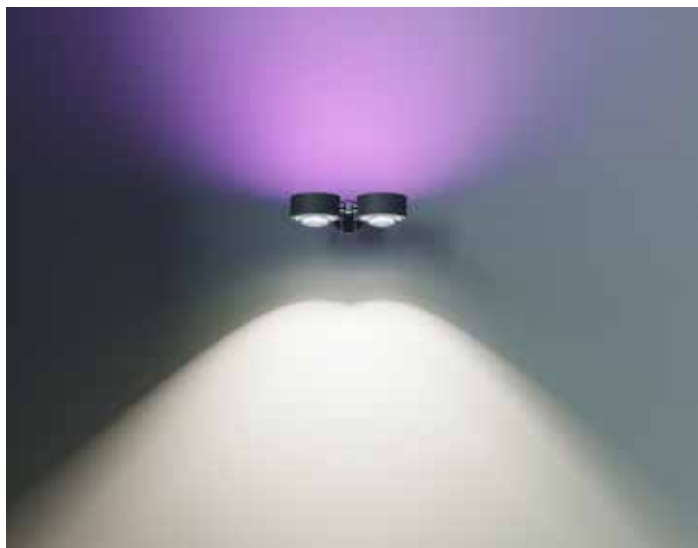

PRODUCT OVERVIEW

LIGHT FOR LIVING

Made in Germany

Design by®

Mirror Light

Das Original: Die Spiegelkollektion

Palace Light

Deep Light

Puk Maxx Turn

Puk Maxx Eye Ceiling & Hotel

Puk Maxx Side Single & Twin

Puk Maxx Wing Single & Twin

Puk Maxx Next & Drop

Puk Maxx Long One & Long Double

Puk Maxx Quartett & Sixtett

Puk Maxx Ceiling Sister Single & Spot