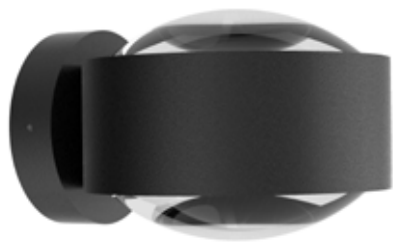

PRODUCT OVERVIEW

LIGHT FOR LIVING

Made in Germany

Design by®

Mirror Light

Das Original: Die Spiegelkollektion

Palace Light

Deep Light

Glasslight Wall

Puk Mini Outdoor Wall, Plus, Turn & Way II

Puk Maxx Outdoor Wall, Plus, Turn & Way II

Puk Meg Maxx Outdoor

Octopus Outdoor

Light Stone

Light Stone Cristal

Light Stone Basalt