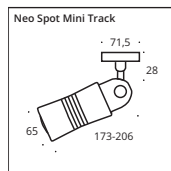

Neo Spot

HV LED **F**

Lumen: ~720, Kelvin: ~2.700

Watt: 1 x 10W, CRI: 90

Ø 65mm X L 173-205mm