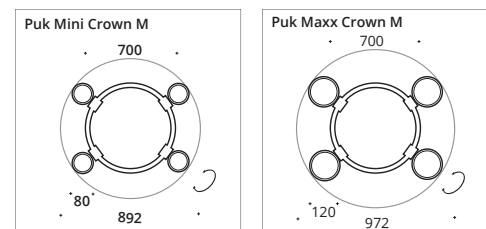

Kabellänge für Abhängung 2.000 mm (kürzbar)
Cable length for suspension 2.000 mm (can be shortened)

CD (s.S 6-7/s.p. 6-7)