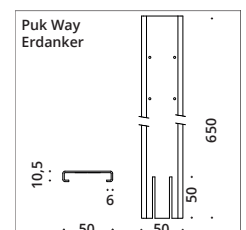

Puk Maxx Way II   Ø 120

Die Puk Maxx Way II ist eine ideale Wegleuchte für Auffahrten, Eingänge und Wege oder einsetzbar als klassische Beetleuchte. Durch ihre Neigung leuchtet sie blendfrei direkt den Weg aus. Die hochwertige Feinstruktur-Haptik des VA-Gehäuses wird in eigener Manufaktur gepulvert und eingebrannt. Zusätzlich können optional zu Linse oder Glas die Farbfilter dazu kombiniert werden.

The Puk Maxx Way II is an ideal light for driveways, entrances and paths or can be used as a classic patch light. Thanks to its inclination, it directly illuminates the path without glare. The high-quality fine-textured feel of the VA housing is powder-coated in our own manufactory. Optionally, lens or glass as well as color filters can be combined.

Puk Maxx Way II	H x B in mm H x B in mm	Ausführung design	Preis € price € *
LED ~2.700k 12W, ~1.800lm			
15-4001-30	600 x 125	white matt, fine structure	545,-
15-4001-31	600 x 125	black matt, fine structure	545,-
15-4001-32	600 x 125	anthracite matt, fine structure	545,-
15-4001-33	600 x 125	softbrown matt, fine structure	545,-
15-4020	H 650	Erdanker	52,-

► Preise ohne Zubehör. Bestell-Artikelnummern für Linse, Glas, Farbfilter und die Konfigurationsempfehlung auf der Einklappseite!

► Prices without accessories: Order item-no. for lens, glass, color filter and the recommended Configuration are on the fold-in page!

OUTDOOR