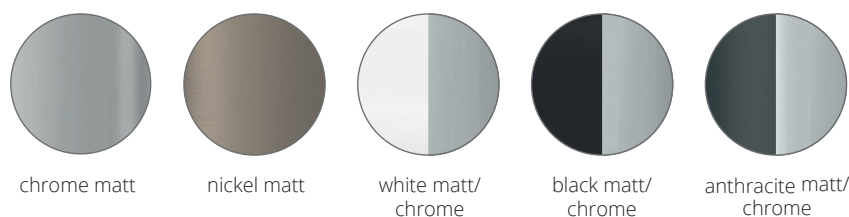

Allround ø 120/160/240

Diese Aufbauleuchte wurde für den Wand- und Deckeneinsatz konstruiert, dimmbar. Mit zwei kardanisch aufeinander abgestimmten Gelenken, lassen sich die LED Leuchtenköpfe um über 360 Grad drehen. Mit drei Leuchtenkopfdurchmessern (ø120mm/8W/920lm, ø160mm/12W/1300lm, ø240mm/16W/1600lm, durchgängig 2700k), sind die Leuchten für viele Anwendungen im Privat- oder Objektbereich planbar.

This surface-mounted luminaire was designed for wall and ceiling use, dimmable. With two gimbal-mounted joints, the LED luminaire heads can be rotated through more than 360 degrees. With three luminaire head diameters (ø120mm/8W/920lm, ø160mm/12W/1300lm, ø240mm/16W/1600lm, 2700k throughout all models), the luminaires can be integrated for many applications in the residential and project sector.

Allround in Bewegung (Wandbefestigung) Allround in motion (wall mounting)

Allround in Bewegung (Deckenbefestigung) Allround in motion (ceiling mounting)

Allround 120 mm ø	Preis € price € *	Allround 160 mm ø	Preis € price € *	Allround 240 mm ø	Preis € price € *	Gehäuse body
LED: G 8 Watt, ~2.700k ~920 lm		LED: G 12 Watt, ~2.700k ~1.300 lm		LED: G 16 Watt, ~2.700k ~1.600 lm		
7-2201211	335,-	7-2201611	388,-	7-2202411	434,-	chrome matt
7-2201212	335,-	7-2201612	388,-	7-2202412	434,-	chrome
7-2201213	335,-	7-2201613	388,-	7-2202413	434,-	nickel matt
7-2201212-22	381,-	7-2201612-22	450,-	7-2202412-22	496,-	white matt/chrome
7-2201212-02	381,-	7-2201612-02	450,-	7-2202412-02	496,-	black matt/chrome
7-2201212-23	381,-	7-2201612-23	450,-	7-2202412-23	496,-	anthracite matt/chr.

Chrom Teile/
chrome parts
 Gepulverte Teile/
powder-coating