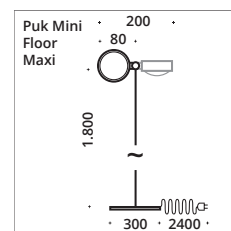

Optional Kabelvarianten.
Optional cable.

- ☐ Chrom Teile/
  chrome parts
- Gepulverte Teile/
  powder-coating