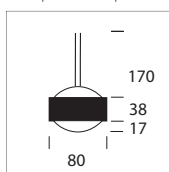

Puk Mini Eye Ceiling

LED **G**
Lumen: ~1.200
Kelvin: ~2.700
Watt: 2 x 8W
: Ø 80mm X H 170mm

□ Chrom Teile/
chrome parts
■ Gepulverte Teile/
powdered parts