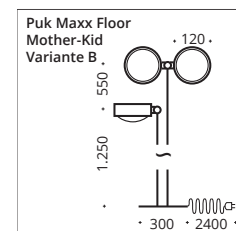

Für Schnurschiebe-Dimmer bei G9 Leuchte »D« an die Art.-Nr. hängen (Hochvolt) +73,- €

Attach »D« behind the item no. for a G9 cable dimmer (high voltage) +73,- €

Die LED Niedervolt Leuchten sind standardmäßig mit Tast-Dimmer ausgestattet
The LED low voltage luminaires are standard equipped with touch dimmer

► Preise ohne Zubehör. Bestell-Artikelnummern für Linse, Glas, Farbfilter und die Konfigurationsempfehlung auf der Einklappseite!

► Prices without accessories: Order item-no. for lens, glass, color filter and the recommended Configuration are on the fold-in page!

Leuchtmittelangabe: LED Retrofit **G inkl.** ~3Watt ~300lm ~2.700K | G9 max. 33W ECO

lamp information: LED Retrofit **G incl.** ~3Watt ~300lm ~2.700K | G9 max. 33W ECO

Leuchtmittelempfehlung: LED max. 3W/300lm/2.700K/dimmbar **G** Art. Nr. 8-205: 8,30 €

bulb recommendation: LED max. 3W/300lm/2.700K/dimmable **G** Item No. 8-205: 8,30 €