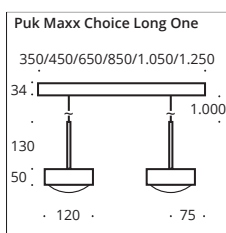

Sonderanfertigung:

Art-Nr. 8-600 Kürzung auf Maß = Aufpreis 57,- €

Item No. 8-600 Customized lengths = Surcharge 57,- €