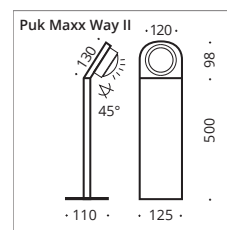

Puk Maxx Way II   Ø 120

Die Puk Maxx Way II ist eine ideale Wegleuchte für Auffahrten, Eingänge und Wege oder einsetzbar als klassische Beetleuchte. Durch ihre Neigung leuchtet sie blendfrei direkt den Weg aus. Die hochwertige Feinstruktur-Haptik des VA-Gehäuses wird in eigener Manufaktur gepulvert und eingebrannt. Zusätzlich können optional zu Linse oder Glas die Farbfilter dazu kombiniert werden.

The Puk Maxx Way II is an ideal light for driveways, entrances and paths or can be used as a classic patch light. Thanks to its inclination, it directly illuminates the path without glare. The high-quality fine-textured feel of the VA housing is powder-coated in our own manufactory. Optionally, lens or glass as well as color filters can be combined.

Puk Maxx Way II	H x B in mm H x B in mm	Ausführung design	Preis € price € *
LED ~2.700k 12W, ~1.800lm			
15-4001-30	600 x 125	white matt, fine structure	545,-
15-4001-31	600 x 125	black matt, fine structure	545,-
15-4001-32	600 x 125	anthracite matt, fine structure	545,-
15-4001-33	600 x 125	softbrown matt, fine structure	545,-
15-4020	H 650	Erdanker	52,-

► Preise ohne Zubehör. Bestell-Artikelnummern für Linse, Glas, Farbfilter und die Konfigurationsempfehlung auf der Einklappseite!

► Prices without accessories: Order item-no. for lens, glass, color filter and the recommended Configuration are on the fold-in page!

OUTDOOR