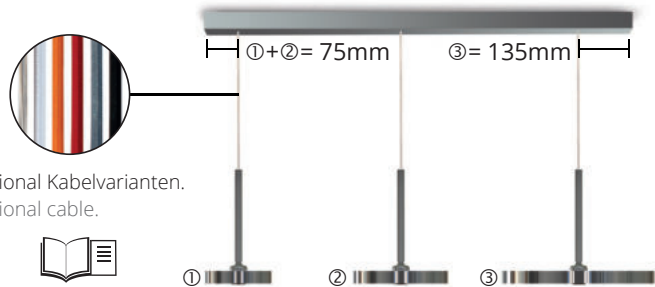

Sun Swing Choice ø 90/130/210

Lichtbalken für Direktmontage an der Decke. Bestückt mit LED Sun Leuchten, Kopfdurchmesser 90, 130 oder 210 mm. Pendellänge ca. 1.300 mm, Standard-Textilkabel in anthrazit.

Light bar for direct mounting on the ceiling. Equipped with LED Sun luminaires, head diameter ø 90, 130 or 210 mm. Pendant length approx. 1300 mm, with textile cable in anthracite as standard.