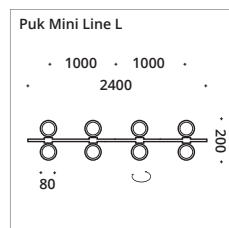

Kabellänge für Abhängung 2.000 mm (kürzbar)
Cable length for suspension 2.000 mm (can be shortened)

Sondergrößen auf Maß siehe Seite 310 – 319.

For special requirements, please look at page 310 – 319.