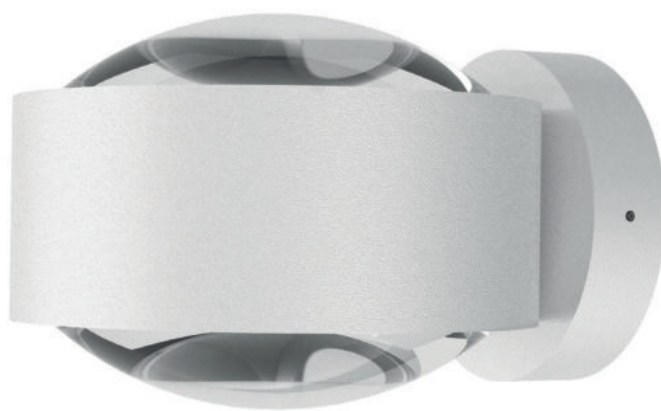

Puk Maxx Wall Outdoor $\varnothing$ 120

Drehbare LED Wandleuchte für den Außenbereich (IP44) mit up- & downlight aus Metall Spritzguß mit hochwertiger und robuster Feinstruktur Pulverbeschichtung. Optional können zu Linse oder Glas die Farbfilter dazu kombiniert werden.

Rotatable LED wall luminaire for outdoor use (IP44) with up- and downlight. Made of metal injection moulding with high-quality and robust fine structure powder coating. Optionally, lens or glass as well as color filters can be combined.

white matt
fine structure