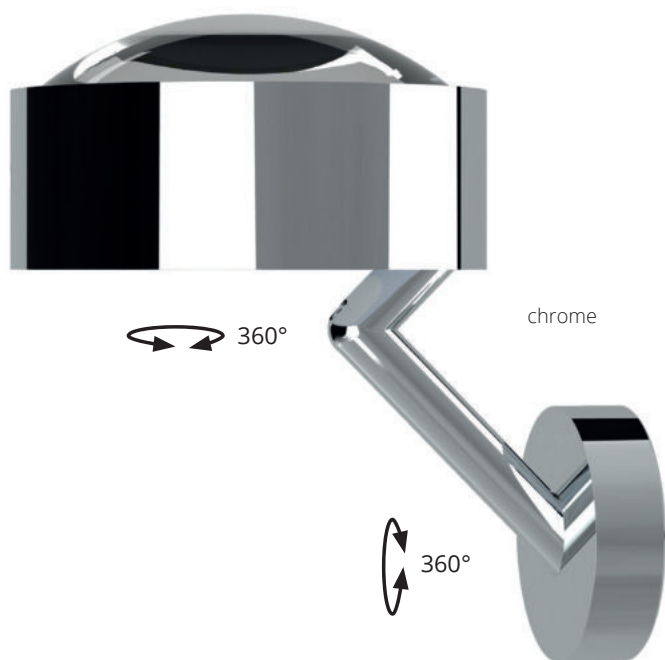

Puk Meg Maxx Next ø 160

Deckenleuchte, Hochvolt LED Power oder Hochvolt Halogen, dimmbar. Diese Aufbauleuchte wurde für den Wand- und Deckeneinsatz konstruiert, dimmbar. Mit zwei kardänisch aufeinander abgestimmten Gelenken, lassen sich die LED oder Halogen Leuchtenköpfe um über 360° drehen.

Ceiling lamp, high voltage LED power or high voltage halogen, dimmable. The shaped lamp is dimmable and has been designed for ceilings and walls. With its two coordinated gimbal-joints the LED or halogen lighted head can be turned for more than over 360°.

INDOOR

Puk Meg Maxx Next LED G ~2.700k	Preis € price € *	Puk Meg Maxx Next G9 Fassung 3 x	Preis € price € *	Kopf ø Head ø in mm	Gehäuse body
downlight 1 x 10W, ~800lm		downlight			
2-50721	460,-	2-50721-H	404,-	160	chrome matt
2-50722	460,-	2-50722-H	404,-	160	chrome
2-50723	460,-	2-50723-H	404,-	160	nickel matt
2-50722-22	531,-	2-50722-H-22	461,-	160	white matt/chr.
2-50722-02	531,-	2-50722-H-02	461,-	160	black matt/chr.
2-50722-23	531,-	2-50722-H-23	461,-	160	anthracite matt/chr.
up- & downlight 2 x 10W, ~1.600lm		up- & downlight			
2-50731	496,-	2-50731-H	404,-	160	chrome matt
2-50732	496,-	2-50732-H	404,-	160	chrome
2-50733	496,-	2-50733-H	404,-	160	nickel matt
2-50732-22	565,-	2-50732-H-22	461,-	160	white matt/chr.
2-50732-02	565,-	2-50732-H-02	461,-	160	black matt/chr.
2-50732-23	565,-	2-50732-H-23	461,-	160	anthracite matt/chr.