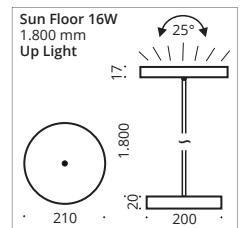

Sun Floor ø 90/130/210 Up or Down Light

Der Leuchtenkopf des LED Standfluters Sun Floor, lässt sich in alle Richtungen über ein Kugelgelenk schwenken. Diese Stehleuchte hat einen Leuchtenkopfdurchmesser von 210 mm und eine Länge von 1800 mm. Sie ist als Up- oder Downlight lieferbar. Die Standardausstattung ist mit Schnurschalter und schwarzem Textilkabel. Optional kann die Leuchte mit Dimmrig bestellt werden.

The luminaire head of the LED Sun Floor model can be swivelled in all directions via a ball joint. This floor lamp has a diameter of 210 mm and a length of 1800 mm. It is available as uplight or downlight. The standard version is with cord switch and black textile cable. Optionally, the luminaire can be ordered with a dimming ring.

□ Chrom Teile/
chrome parts
■ Gepulverte Teile/
powder-coating

Optional Kabelvarianten.
Optional cable.

Sun Floor – Up or Down Light LED

Up Light 210 mm ø G 16 Watt, ~2.700k ~1.600 lm	Preis € price € *	Down Light 210 mm ø G 16 Watt, ~2.700k ~1.600 lm	Preis € price € *	Höhe height in mm	Gehäuse body
● 7-33421011	690,-	7-33521011	723,-	1.800	chrome matt
● 7-33421012	690,-	7-33521012	723,-	1.800	chrome
● 7-33421013	690,-	7-33521013	723,-	1.800	nickel matt
● 7-33421012-22	796,-	7-33521012-22	831,-	1.800	white matt/chrome
● 7-33421012-02	796,-	7-33521012-02	831,-	1.800	black matt/chrome
● 7-33421012-23	796,-	7-33521012-23	831,-	1.800	anthracite matt/chr.
Dimmring	Art.-Nr. item no.	-DR	93,-		chrome

*Unverbindliche Preisempfehlung VK, ohne MwSt. Mit Erscheinen dieser Preisliste verlieren alle bisherigen Preislisten ihre Gültigkeit. Modelle geschützt
*Recommended retail price, exclusive of VAT. At the release of this price list, all other price lists are void. Models registered.