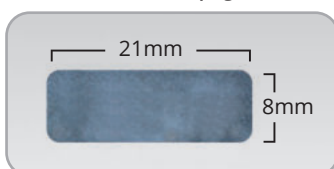

### Information:

Model available in numerous sizes and with different extras. See page 383 – 389. Manufactured according to German mirror standards.

**Gestensteuerung (auf Seite 380):**  
**Gesture Control (on page 380):**