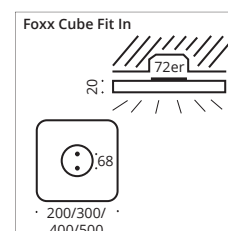

Foxx Cube 200/300/400/500

Fit In (Einbauleuchte/recessed fitting)

Cube	Preis €	Cube	Preis €	Cube	Preis €	Cube	Preis €	Gehäuse
200 x 200 mm	price € *	300 x 300 mm	price € *	400 x 400 mm	price € *	500 x 500 mm	price € *	body
LED: G 10 Watt, ~2.700k ~700lm		LED: G 14 Watt, ~2.700k ~1.260lm		LED: G 22 Watt, ~2.700k ~1.980lm		LED: G 33 Watt, ~2.700k ~2.970lm		
7-46220010	288,-	7-46230010	381,-	7-46240010	577,-	7-46250010	739,-	alueloxiert/ frosted solid acrylic