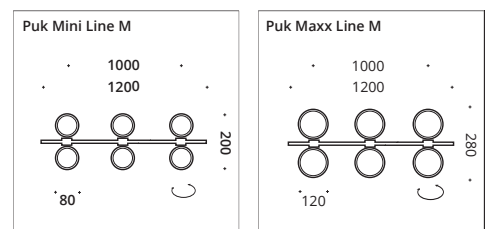

Kabellänge für Abhängung 2.000 mm (kürzbar)
Cable length for suspension 2.000 mm (can be shortened)

Sondergrößen auf Maß siehe Seite 310 – 319.

For special requirements, please look at page 310 – 319.