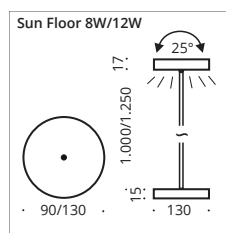

Sun Floor ø 90/130/210 Down Light

Der Leuchtenkopf der LED Stehleuchte Sun Floor, lässt sich in alle Richtungen über ein Kugelgelenk schwenken. Sie ist in den Durchmessern 90/130/210 mm erhältlich. Bei dieser Leseleuchte sind die Längen 1000 oder 1250 mm wählbar. Die Standardausstattung ist mit Schnurschalter und schwarzem Textilkabel. Optional kann die Leuchte mit Dimmring bestellt werden.

The luminaire head of the LED floor lamp Sun Floor can be swivelled in all directions via a ball joint. It is available in the diameters 90/130/210 mm. The lengths of 1000 and 1250 mm are available for this reading lamp. The standard version is with cord switch and black textile cable. Optionally, the luminaire can be ordered with a dimming ring.

Sun Floor - Down Light LED

90 mm ø	Preis €	130 mm ø	Preis €	210 mm ø	Preis €	Höhe	Gehäuse
G 8 Watt, ~2.700k ~920 lm	price € *	G 12 Watt, ~2.700k ~1.300 lm	price € *	G 16 Watt, ~2.700k ~1.600 lm	price € *	high in mm	body
7-3329011	381,-	7-33213011	427,-	7-33221011	501,-	1.000	chrome matt
7-3329012	381,-	7-33213012	427,-	7-33221012	501,-	1.000	chrome
7-3329013	381,-	7-33213013	427,-	7-33221013	501,-	1.000	nickel matt
7-3329012-22	438,-	7-33213012-22	485,-	7-33221012-22	577,-	1.000	white matt/chrome
7-3329012-02	438,-	7-33213012-02	485,-	7-33221012-02	577,-	1.000	black matt/chrome
7-3329012-23	438,-	7-33213012-23	485,-	7-33221012-23	577,-	1.000	anthracite matt/chr.
Dimmring	Art.-Nr. item no.	-DR			93,-		chrome

Sun Floor - Down Light LED