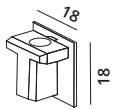

Art Nr	Farbe	Beschreibung Mini Track	L mm	B mm	H mm	Preis/Price*	
33-102-cr	chrom	2 Phasen Schiene	1000	18	18	89,00 €	A
33-102-w	weiß	2 Phasen Schiene	1000	18	18	70,00 €	
33-102-b	schwarz	2 Phasen Schiene	1000	18	18	70,00 €	
33-102-s	natur eloxiert-silber	2 Phasen Schiene	1000	18	18	70,00 €	
33-103-cr	chrom	2 Phasen Schiene	2000	18	18	159,00 €	A
33-103-w	weiß	2 Phasen Schiene	2000	18	18	124,00 €	
33-103-b	schwarz	2 Phasen Schiene	2000	18	18	124,00 €	
33-103-s	natur eloxiert-silber	2 Phasen Schiene	2000	18	18	124,00 €	
33-104-w	weiß	2 Phasen Schiene	2950	18	18	178,00 €	
33-104-b	schwarz	2 Phasen Schiene	2950	18	18	178,00 €	
33-104-s	natur eloxiert-silber	2 Phasen Schiene	2950	18	18	178,00 €	

33-105-s	natur eloxiert-silber	Endkappe Schiene	18	18	18	9,30 €	
33-105-w	weiß	Endkappe Schiene	18	18	18	5,80 €	
33-105-b	schwarz	Endkappe Schiene	18	18	18	5,80 €	

33-106-cr	chrom	Deckenbefestigung	12	12	15	18,00 €	A
33-106-w	weiß	Deckenbefestigung	12	12	15	17,00 €	
33-106-b	schwarz	Deckenbefestigung	12	12	15	17,00 €	
33-106-s	natur eloxiert-silber	Deckenbefestigung	12	12	15	17,00 €	
33-107-cr	chrom	Deckenbefestigung	12	12	71	39,00 €	A
33-107-w	weiß	Deckenbefestigung	12	12	71	37,00 €	
33-107-b	schwarz	Deckenbefestigung	12	12	71	37,00 €	
33-107-s	natur eloxiert-silber	Deckenbefestigung	12	12	71	37,00 €	

33-108-cr	chrom	Seilabhängung	13	13	1000	52,00 €	A
33-108-w	weiß	Seilabhängung	13	13	1000	51,00 €	
33-108-b	schwarz	Seilabhängung	13	13	1000	51,00 €	
33-108-s	natur eloxiert-silber	Seilabhängung	13	13	1000	51,00 €	

33-109-cr	chrom	Linearverbinder	70	15	15	42,00 €	

33-110-cr	chrom	Isolierverbinder	70	15	15	39,00 €	

33-111-cr	chrom	Flex-Verbinder 75-150°	110	15	15	93,00 €	

33-112-cr	chrom	Winkelverbinder 90°	25	15	15	100,00 €	A
33-112-w	weiß	Winkelverbinder 90°	25	15	15	97,00 €	
33-112-b	schwarz	Winkelverbinder 90°	25	15	15	97,00 €	
33-112-s	natur eloxiert-silber	Winkelverbinder 90°	25	15	15	97,00 €	

33-113-cr	chrom	T-Verbinder	130	65	18	240,00 €	A
33-113-w	weiß	T-Verbinder	130	65	18	227,00 €	
33-113-b	schwarz	T-Verbinder	130	65	18	227,00 €	
33-113-s	natur eloxiert-silber	T-Verbinder	130	65	18	227,00 €	

33-114-cr	chrom	Kreuzverbinder	130	130	18	327,00 €	A
33-114-w	weiß	Kreuzverbinder	130	130	18	311,00 €	
33-114-b	schwarz	Kreuzverbinder	130	130	18	311,00 €	
33-114-s	natur eloxiert-silber	Kreuzverbinder	130	130	18	311,00 €