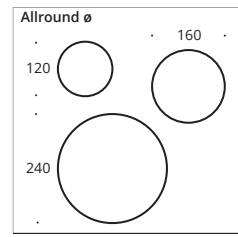

Allround 120 mm ø	Preis € price € *	Allround 160 mm ø	Preis € price € *	Allround 240 mm ø	Preis € price € *	Gehäuse body
LED: G 8 Watt, ~2.700k ~920 lm		LED: G 12 Watt, ~2.700k ~1.300 lm		LED: G 16 Watt, ~2.700k ~1.600 lm		
7-2201211	335,-	7-2201611	388,-	7-2202411	434,-	chrome matt
7-2201212	335,-	7-2201612	388,-	7-2202412	434,-	chrome
7-2201213	335,-	7-2201613	388,-	7-2202413	434,-	nickel matt
7-2201212-22	381,-	7-2201612-22	450,-	7-2202412-22	496,-	white matt/chrome
7-2201212-02	381,-	7-2201612-02	450,-	7-2202412-02	496,-	black matt/chrome
7-2201212-23	381,-	7-2201612-23	450,-	7-2202412-23	496,-	anthracite matt/chr.

Chrom Teile/
chrome parts
 Gepulverte Teile/
powder-coating