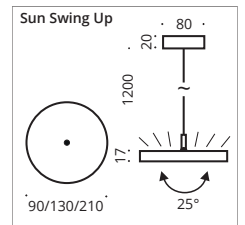

Sun Swing – Down Light

Down Light LED	Preis € price € *	Down Light LED	Preis € price € *	Down Light LED	Preis € price € *	Gehäuse body
Kopf/head: ø 90 mm Baldachin: ø 65 mm G 8 Watt, ~2.700k, ~920 lm		Kopf/head: ø 130 mm Baldachin: ø 65 mm G 12 Watt, ~2.700k, ~1.300 lm		Kopf/head: ø 210 mm Baldachin: ø 80 mm G 16 Watt, ~2.700k, ~1.600 lm		
● 7-3289011	229,-	● 7-32813011	288,-	● 7-32821011	404,-	chrome matt
● 7-3289012	229,-	● 7-32813012	288,-	● 7-32821012	404,-	chrome
● 7-3289013	229,-	● 7-32813013	288,-	● 7-32821013	404,-	nickel matt
● 7-3289012-22	265,-	● 7-32813012-22	334,-	● 7-32821012-22	461,-	white matt/chrome
● 7-3289012-02	265,-	● 7-32813012-02	334,-	● 7-32821012-02	461,-	black matt/chrome
● 7-3289012-23	265,-	● 7-32813012-23	334,-	● 7-32821012-23	461,-	anthracite matt/chr.