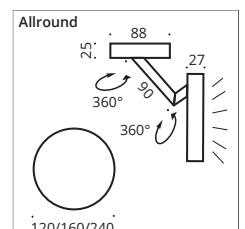

Allround 120 mm ø	Preis € price € *	Allround 160 mm ø	Preis € price € *	Allround 240 mm ø	Preis € price € *	Gehäuse body
LED: G 8 Watt, ~2.700k ~920 lm		LED: G 12 Watt, ~2.700k ~1.300 lm		LED: G 16 Watt, ~2.700k ~1.600 lm		
7-2201211	335,-	7-2201611	388,-	7-2202411	434,-	chrome matt
7-2201212	335,-	7-2201612	388,-	7-2202412	434,-	chrome
7-2201213	335,-	7-2201613	388,-	7-2202413	434,-	nickel matt
7-2201212-22	381,-	7-2201612-22	450,-	7-2202412-22	496,-	white matt/chrome
7-2201212-02	381,-	7-2201612-02	450,-	7-2202412-02	496,-	black matt/chrome
7-2201212-23	381,-	7-2201612-23	450,-	7-2202412-23	496,-	anthracite matt/chr.