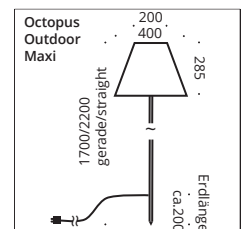

OCTOPUS OUTDOOR MAXI

Die lichtechten Schirme des Modells »Village« aus Polycarbonat leuchten in den Farben Gelb, Rot, Grün, Blau und Weiß. Die biegbaren Arme sind aus hochwertigem Kunststoff mit eingebettetem Alukern und in zwei Standardlängen, sowie auf Maß, lieferbar. Der im Leuchtschaft integrierte Erdspieß ermöglicht es, den Schaft in das Erdreich zu stecken oder mit einem vorgestochenen Loch in den Boden einzulassen. Alle Metallteile sind aus hochwertigem, nichtrostendem VA-Stahl gefertigt und garantieren eine absolute Witterungsbeständigkeit der Leuchte.

The fadeless shades of the Village-model made of polycarbonate shine in colors of yellow, red, green, blue and white. The flexible arms are made of high-quality plastic with an embedded aluminium core and are available in two standard lengths as well as made to measure. The integrated groundskewer enables you to poke the lamp into the ground or to fix it in a pre-lanced hole. All metal parts are made of high-quality, stainless VA steel and guarantee absolute weather resistance of the luminaire.

E27 Fassung	Ausführung design	Maße in mm dimensions in mm	Preis € price € *
19-01130	Octopus Outdoor	1.700	136,-
19-01180	Octopus Outdoor	2.200	157,-
19-10	Verlängerung, lengthening piece	je/each 100	11,-
	Village Schirme/shades		
● 19-01-GE	Schirm gelb, shade yellow	ø 200 - 400, H 285	83,-
● 19-01-GR	Schirm grün, shade green	ø 200 - 400, H 285	83,-
● 19-01-B	Schirm blau, shade blue	ø 200 - 400, H 285	83,-
● 19-01-R	Schirm rot, shade red	ø 200 - 400, H 285	83,-
○ 19-01-W	Schirm weiß, shade white	ø 200 - 400, H 285	83,-
19-033	Einzelstandfuß	B x L x H 150 x 150 x 150	73,-
19-034	5-fach Fuß	B x L x H 250 x 250 x 150	198,-