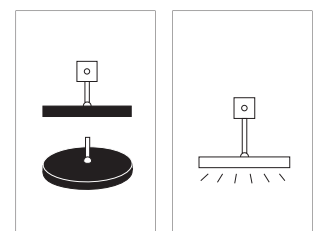

Sun Ceiling Choice ø 90/130/210 downlight

Lichtbalken für Direktmontage an der Decke. Bestückt mit Sun Ceiling Leuchten, Kopfdurchmesser 90, 130 oder 210 mm. Deckenleuchten aus der Top Light Serie.

Light bar for direct mounting on the ceiling. Equipped with Sun Ceiling luminaires, diameter 90, 130 or 210 mm. Ceiling light from the Top Light series.

INDOOR

Sun Ceiling ø 90 mm downlight

450 mm L 2 Köpfe/heads LED: G 16W ~1.840lm ~2.700k	Preis € price € *	650 mm L 3 Köpfe/heads LED: G 24W ~2.760lm ~2.700k	Preis € price € *	1.050 mm L 4 Köpfe/heads LED: G 32W ~3.680lm ~2.700k	Preis € price € *	1.250 mm L 4 Köpfe/heads LED: G 32W ~3.680lm ~2.700k	Preis € price € *	Gehäuse body
8-72904021	630,-	8-72906031	896,-	8-729010041	1.185,-	8-729012041	1.208,-	chrome matt
8-72904022	630,-	8-72906032	896,-	8-729010042	1.185,-	8-729012042	1.208,-	chrome
8-72904023	630,-	8-72906033	896,-	8-729010043	1.185,-	8-729012043	1.208,-	nickel matt
8-72904022-22	727,-	8-72906032-22	1.027,-	8-729010042-22	1.362,-	8-729012042-22	1.385,-	white matt/chr.
8-72904022-02	727,-	8-72906032-02	1.027,-	8-729010042-02	1.362,-	8-729012042-02	1.385,-	black matt/chr.
8-72904022-23	727,-	8-72906032-23	1.027,-	8-729010042-23	1.362,-	8-729012042-23	1.385,-	anthracite matt/chr.

Farbig gepulverter Lichtbalken = Preis auf Anfrage. Color powdered metal rail = price on request.

Sun Ceiling ø 130 mm downlight