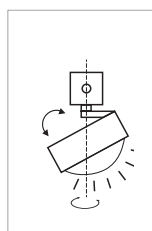

Sonderanfertigung:

Art-Nr. 8-600 Kürzung auf Maß = Aufpreis 57,- €
Item No. 8-600 Customized lengths = Surcharge 57,- €