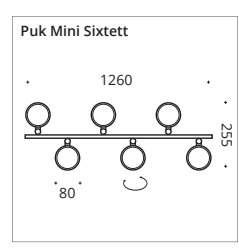

Chrom Teile/
chrome parts
 Gepulverte Teile/
powder-coating