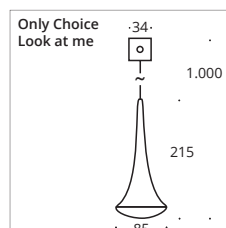

Equipment

Art. Nr. item no.	Einsatz insert	Beschreibung description	Preis € price € *
2-9126	Linse lens	klar, clear	24,-
2-9126-S		einseitig mattiert, satined on one side	30,-