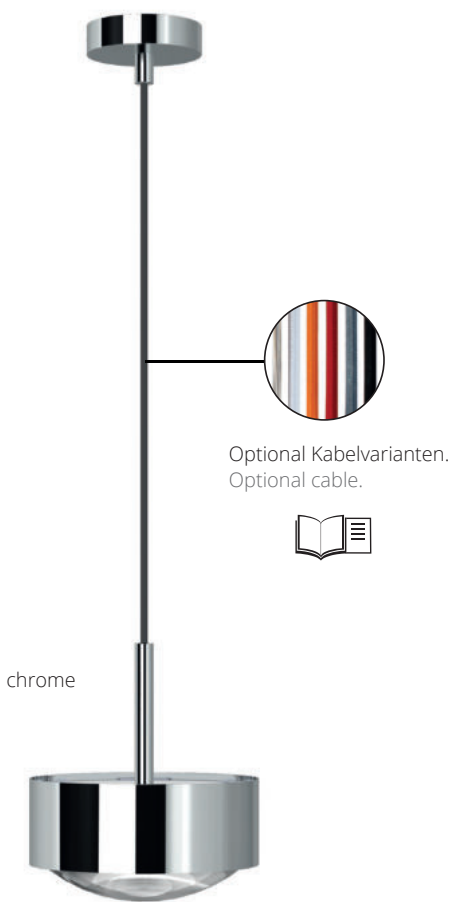

Puk Meg Maxx Long One ø 160

Pendelleuchte, Hochvolt Halogen oder LED Power, dimmbar, mit Metallabdeckung »up«. »Down« optional bestückbar mit Linse oder Glas. Pendellänge ca. 1.300 mm, Standard-Textilkabel in anthrazit.

Pendant luminaire, high voltage halogen or LED power, dimmable. with metal cover "up". "Down" can be optionally equipped with lens or glass. Pendant length approx. 1,300 mm. Textile cable in anthracite as standard.

INDOOR

Optional Kabelvarianten.
Optional cable.

chrome

Puk Meg Maxx Long One LED LED: G 10W ~1.600lm ~2.700k	Preis € price € *	Puk Meg Maxx Long One G9 Fassung 3 x	Preis € price € *	Kopf ø head ø in mm	Gehäuse body
5-50001	461,-	5-50001-H	346,-	160	chrome matt
5-50002	461,-	5-50002-H	346,-	160	chrome
5-50003	461,-	5-50003-H	346,-	160	nickel matt
5-50002-22	531,-	5-50002-H-22	392,-	160	white matt/chr.
5-50002-02	531,-	5-50002-H-02	392,-	160	black matt/chr.
5-50002-23	531,-	5-50002-H-23	392,-	160	anthracite matt/chr.

5-07951 16,- Kabelverlängerung 1 m, Cable extension 1 m

► Preise ohne Zubehör. Bestell-Artikelnummern für Linse, Glas, Farbfilter und die Konfigurationsempfehlung auf der Einklappseite!

► Prices without accessories: Order item-no. for lens, glass, color filter and the recommended Configuration are on the fold-in page!

G9 max. 33W, optional LED Retrofit

G9 max. 33W, LED Retrofit optional

Leuchtmittelpfehlung: LED max. 3W/300lm/2.700K/dimmbar **G** Art Nr. 8-205: 8,30 €
 bulb recommendation: LED max. 3W/300Lm/2.700K/dimmable **G** Item No. 8-205: 8,30 €

Chrom Teile/
chrome parts
 Gepulverte Teile/
powder-coating