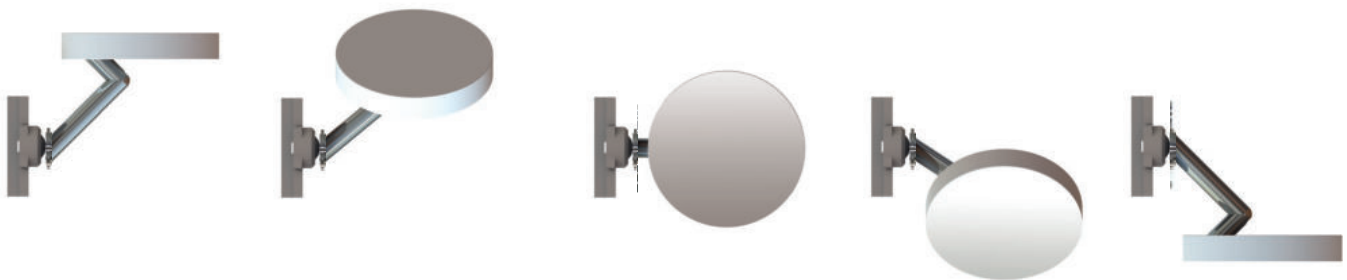

Allround Track ø 120/160/240

Diese dimmbare Leuchte wurde für die Anbringung auf einer 1PH oder 3PH Eurtrac Schiene konstruiert. Mit zwei kardanisch aufeinander abgestimmten Gelenken, lassen sich die LED Leuchtenköpfe um über 360 Grad drehen. Mit drei Leuchtenkopfdurchmessern (ø120mm/8W/920lm, ø160mm/12W/1300lm, ø240mm/16W/1600lm), durchgängig 2700k), lassen sich die Leuchten für viele Anwendungen im Privat- oder Objektbereich einplanen.

This dimmable luminaire is designed to be mounted on a 1PH or PPH Eurtrac track. With two gimbal-mounted joints, the LED luminaire heads can be rotated more than 360°. With three luminaire head diameters (ø120mm/8W/920lm, ø160mm/12W/1300lm, ø240mm/16W/1600lm), the luminaires can be planned for many applications in the residential and public sectors.

Allround in Bewegung (Wandbefestigung) Allround in motion (wall mounting)