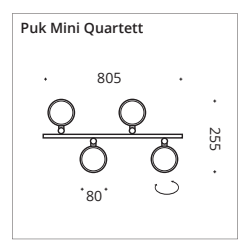

Chrom Teile/
chrome parts
 Gepulverte Teile/
powder-coating