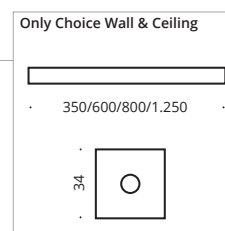

Montagevarianten:

*Unverbindliche Preisempfehlung VK, ohne MwSt. Mit Erscheinen dieser Preisliste verlieren alle bisherigen Preislisten ihre Gültigkeit. Modelle geschützt
*Recommended retail price, exclusive of VAT. At the release of this price list, all other price lists are void. Models registered.