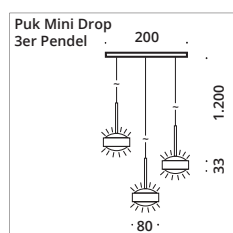

ABCD (s.S 6-7/s.p. 6-7)