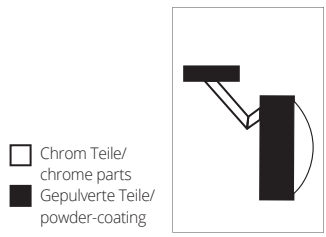

Puk Meg Maxx Next ø 160

Diese Aufbauleuchte wurde für den Wand- und Deckeneinsatz konstruiert, dimmbar. Mit zwei kardanis aufeinander abgestimmten Gelenken, lassen sich die LED oder Halogen Leuchtenköpfe um über 360° drehen.

The shaped lamp is dimmable and has been designed for ceilings and walls. With its two coordinated gimbaled joints the LED or halogen lighted head can be turned for more than over 360°.

INDOOR

Puk Meg Maxx Next LED G ~2.700k	Preis € price € *	Puk Meg Maxx Next G9 Fassung 3 x	Preis € price € *	Kopf ø Head ø in mm	Gehäuse body
downlight 1 x 10W, ~800lm		downlight			
● 2-50721	460,-	2-50721-H	404,-	160	chrome matt
● 2-50722	460,-	2-50722-H	404,-	160	chrome
● 2-50723	460,-	2-50723-H	404,-	160	nickel matt
● 2-50722-22	531,-	2-50722-H-22	461,-	160	white matt/chr.
● 2-50722-02	531,-	2-50722-H-02	461,-	160	black matt/chr.
● 2-50722-23	531,-	2-50722-H-23	461,-	160	anthracite matt/chr.
up- & downlight 2 x 10W, ~1.600lm		up- & downlight			
● 2-50731	496,-	2-50731-H	404,-	160	chrome matt
● 2-50732	496,-	2-50732-H	404,-	160	chrome
● 2-50733	496,-	2-50733-H	404,-	160	nickel matt
● 2-50732-22	565,-	2-50732-H-22	461,-	160	white matt/chr.
● 2-50732-02	565,-	2-50732-H-02	461,-	160	black matt/chr.
● 2-50732-23	565,-	2-50732-H-23	461,-	160	anthracite matt/chr.

► Preise ohne Zubehör. Bestell-Artikelnummern für Linse, Glas, Farbfilter und die Konfigurationsempfehlung (2) auf der Einklappseite!

► Prices without accessories: Order item-no. for lens, glass, color filter and the recommended Configuration (2) are on the fold-in page!

G9 max. 33W ECO, optional LED Retrofit
G9 max. 33W ECO, LED Retrofit optional