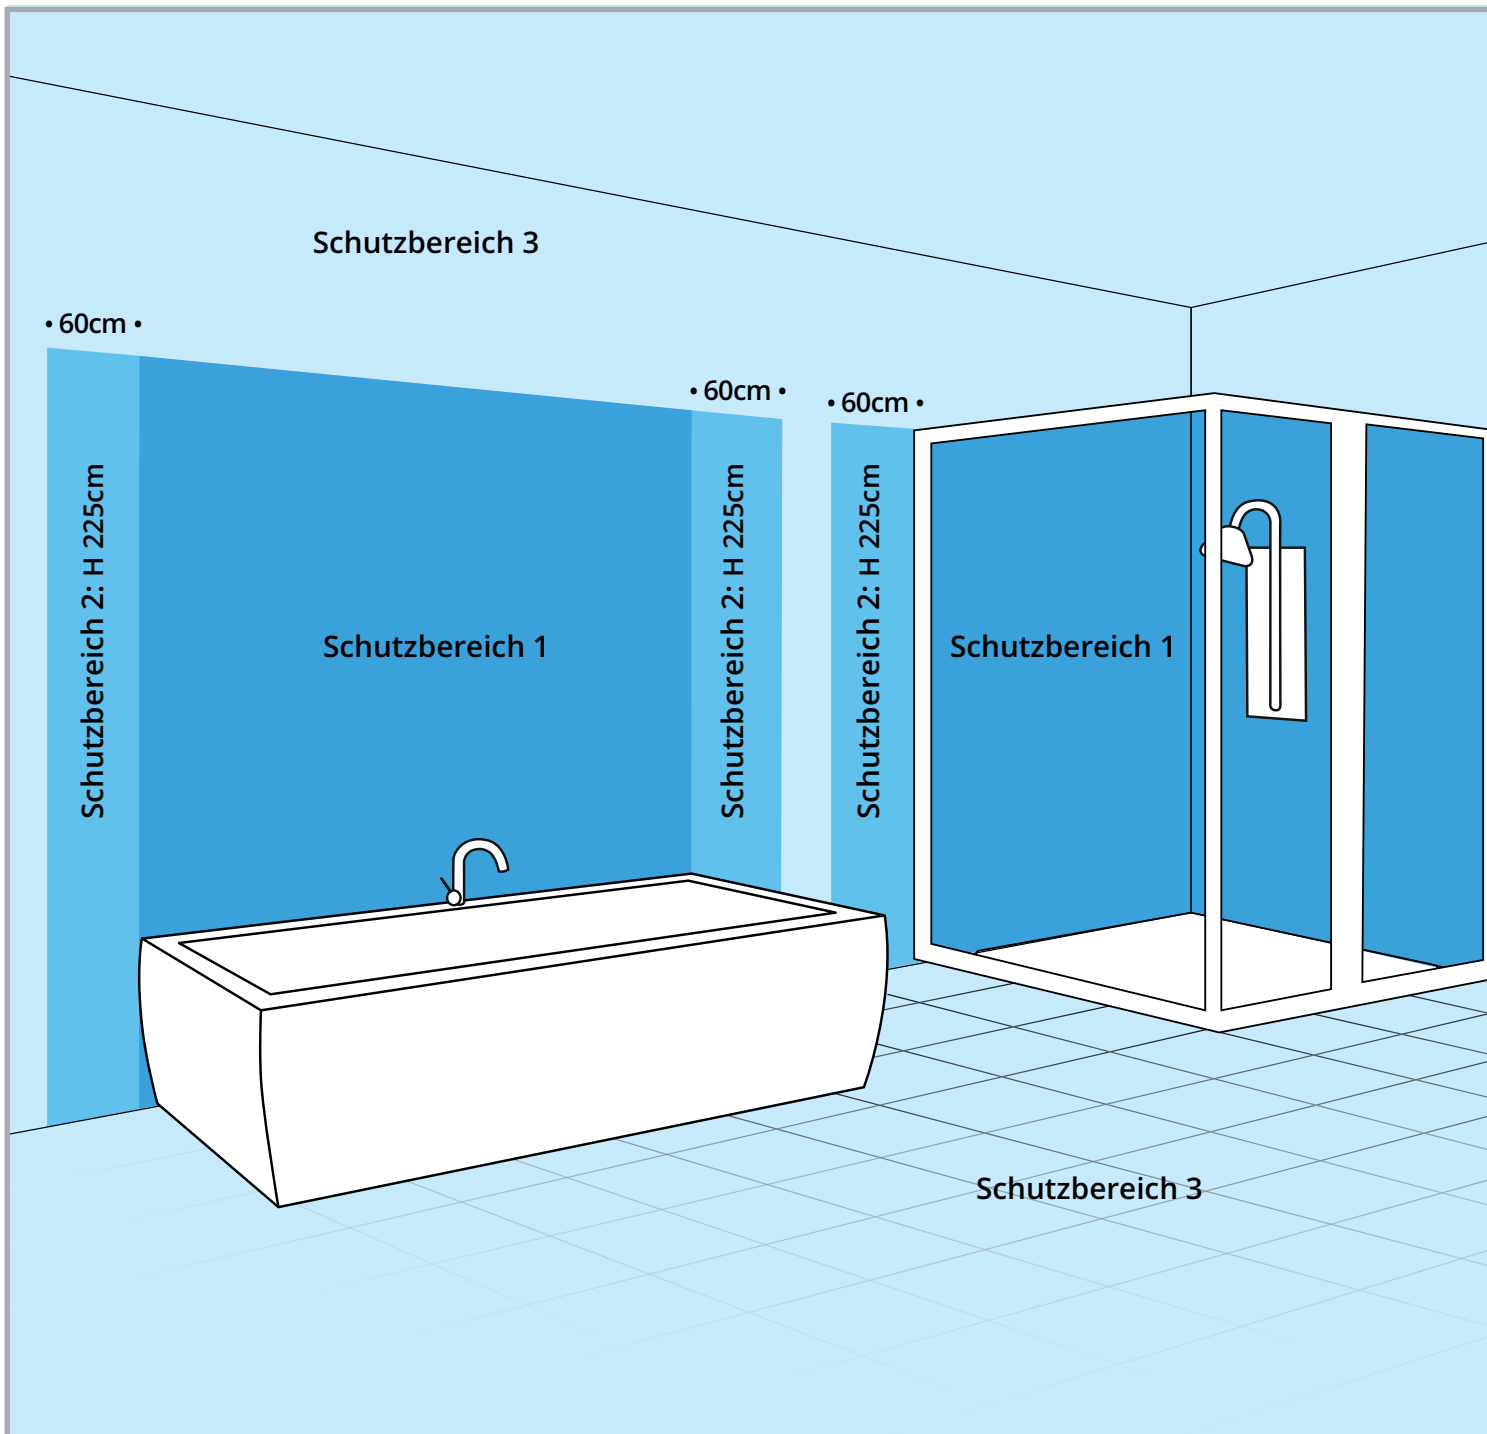

IP44

Dieses Zeichen finden Sie auf den Seiten unserer Leuchten, die den IP44 Spritzwasserschutz haben.

This symbol indicates that the light has IP protection class IP44.