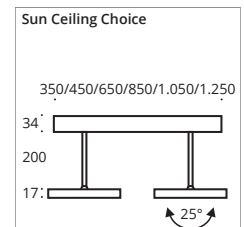

Sun Ceiling ø 210 mm downlight

850 mm L 2 Köpfe/heads LED: G 32W ~3.200lm ~2.700k	Preis € price € *	1.050 mm L 3 Köpfe/heads LED: G 48W ~4.800lm ~2.700k	Preis € price € *	1.250 mm L 3 Köpfe/heads LED: G 48W ~4.800lm ~2.700k	Preis € price € *	Gehäuse body
8-722108031	1.172,-	8-7221010041	1.648,-	8-7221012041	1.671,-	chrome matt
8-722108032	1.172,-	8-7221010042	1.648,-	8-7221012042	1.671,-	chrome
8-722108033	1.172,-	8-7221010043	1.648,-	8-7221012043	1.671,-	nickel matt
8-722108032-22	1.351,-	8-7221010042-22	1.894,-	8-7221012042-22	1.917,-	white matt/chr.
8-722108032-02	1.351,-	8-7221010042-02	1.894,-	8-7221012042-02	1.917,-	black matt/chr.
8-722108032-23	1.351,-	8-7221010042-23	1.894,-	8-7221012042-23	1.917,-	anthracite matt/chr.

Farbig gepulverter Lichtbalken = Preis auf Anfrage. Color powdered metal rail = price on request.

Sonderanfertigung:

Art-Nr. 8-600 Kürzung auf Maß = Aufpreis 57,- €

Item No. 8-600 Customized lengths = Surcharge 57,- €