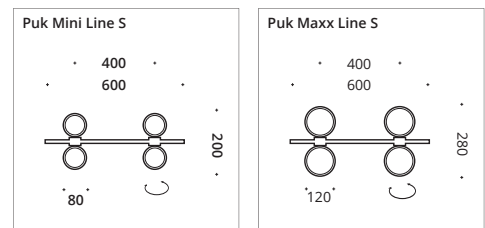

LED

Puk Mini Line LED G 8 x 8 W ~4.800lm ~2.700k	Preis € price € *	Puk Maxx Line LED G 8 x 10 W ~7.200lm ~2.700k	Preis € price € *	Gehäuse body
S 800		S 800		
● 8-020461-LED	1.265,-	● 8-320461-LED	1.569,-	chrome matt
● 8-020462-LED	1.265,-	● 8-320462-LED	1.569,-	chrome
● 8-020463-LED	1.265,-	● 8-320463-LED	1.569,-	nickel matt

- Preise ohne Zubehör. Bestell-Artikelnummern für Linse, Glas, Farbfilter und die Konfigurationsempfehlung auf der Einklappseite!
- Prices without accessories: Order item-no. for lens, glass, color filter and the recommended Configuration are on the fold-in page!