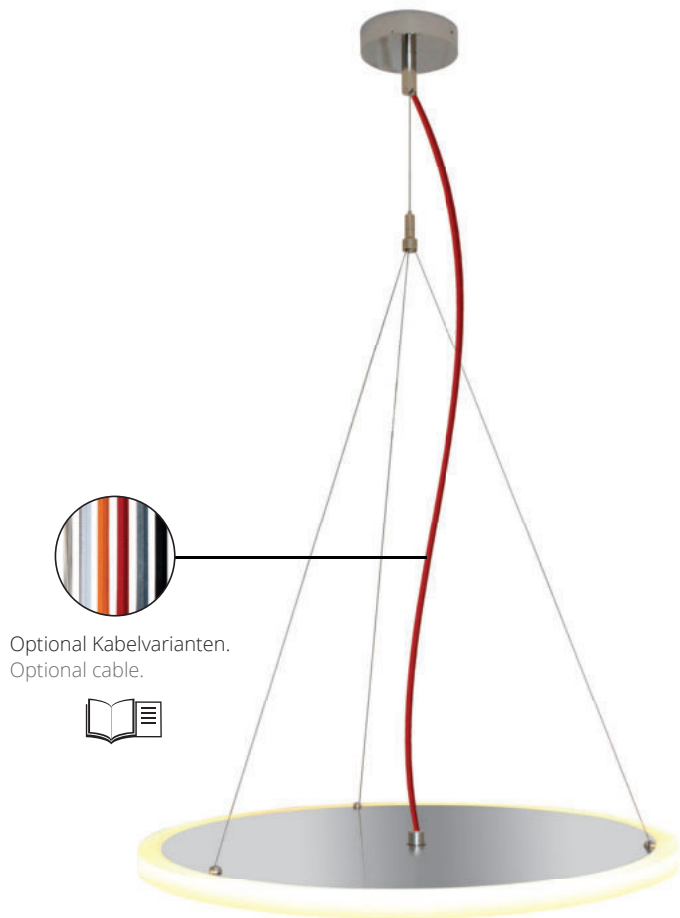

Foxx Swing ø 200/300/400/500

Mit 20 mm ist die Foxx Swing eine sensationell flache LED Pendelleuchte in den Durchmessern 200/300/400/500 mm. Mit Magnethalterungstechnik und der eingesetzten LED Hochvolttechnik heißt es nur noch »plug and light«. Pendellänge ca. 1.300 mm, Standard-Textilkabel in anthrazit.

With only 20 mm, the Foxx Swing is a sensationally slim LED pendant luminaire in the diameters of 200/300/400/500mm. With the high-voltage LED and magnetic mounting technology used, it is just a matter of »plug & light«. Pendant length approx. 1300 mm, with textile cable in anthracite as standard.

INDOOR

Foxx Swing 20/30/40/50 Pendelleuchte/pendant lamp LED

Swing 20 cm ø G 10 Watt, ~2.700k ~700lm	Preis € price € *	Swing 30 cm ø G 14 Watt, ~2.700k ~1.260lm	Preis € price € *	Swing 40 cm ø G 22 Watt, ~2.700k ~1.980lm	Preis € price € *	Swing 50 cm ø G 33 Watt, ~2.700k ~2.970lm	Preis € price € *	Gehäuse body
7-46620010	346,-	7-46630010	438,-	7-46640010	691,-	7-46650010	866,-	alueloxiert/ Acryl

Längere Aufhängung für hohe Decken bis 350 cm: Art-Nr. 7-466350 = Aufpreis 30,- €
Extra long cable for high ceilings up to 350 cm: Item No. 7-466350 = Surcharge 30,- €