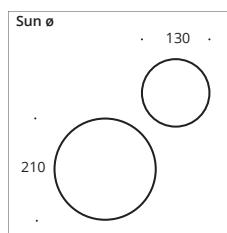

Sun Floor ø 90/130/210 Down Light

Der Leuchtenkopf der LED Stehleuchte Sun Floor, lässt sich in alle Richtungen über ein Kugelgelenk schwenken. Sie ist in den Durchmessern 90/130/210 mm erhältlich. Bei dieser Leseleuchte sind die Längen 1000 oder 1250 mm wählbar. Die Standardausstattung ist mit Schnurschalter und schwarzem Textilkabel. Optional kann die Leuchte mit Dimmring bestellt werden.

The luminaire head of the LED floor lamp Sun Floor can be swivelled in all directions via a ball joint. It is available in the diameters 90/130/210 mm. The lengths of 1000 and 1250 mm are available for this reading lamp. The standard version is with cord switch and black textile cable. Optionally, the luminaire can be ordered with a dimming ring.

Sun Floor - Down Light LED

90 mm ø	Preis €	130 mm ø	Preis €	210 mm ø	Preis €	Höhe	Gehäuse
G 8 Watt, ~2.700k ~920 lm	price € *	G 12 Watt, ~2.700k ~1.300 lm	price € *	G 16 Watt, ~2.700k ~1.600 lm	price € *	high in mm	body
7-3329011	381,-	7-33213011	427,-	7-33221011	501,-	1.000	chrome matt
7-3329012	381,-	7-33213012	427,-	7-33221012	501,-	1.000	chrome
7-3329013	381,-	7-33213013	427,-	7-33221013	501,-	1.000	nickel matt
7-3329012-22	438,-	7-33213012-22	485,-	7-33221012-22	577,-	1.000	white matt/chrome
7-3329012-02	438,-	7-33213012-02	485,-	7-33221012-02	577,-	1.000	black matt/chrome
7-3329012-23	438,-	7-33213012-23	485,-	7-33221012-23	577,-	1.000	anthracite matt/chr.
Dimmring	Art.-Nr. item no.	-DR			93,-		chrome

Sun Floor - Down Light LED