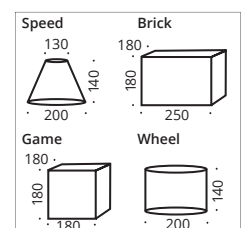

Customized Shades are possible:

From 10 lamps up special requirements are available:

1. golden or silver concealed shades
   - lacquer shades
   - silk shades
2. All shades are handmade. Individual requirements can be realized.

BC (s.S 6-7/s.p. 6-7)