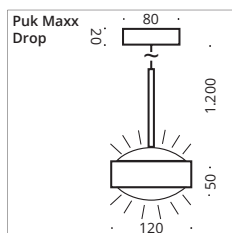

IP20 ABCD (s.S 6-7/s.p. 6-7)