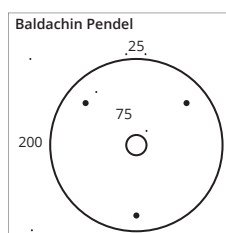

ABCD (s.S 6-7/s.p. 6-7)