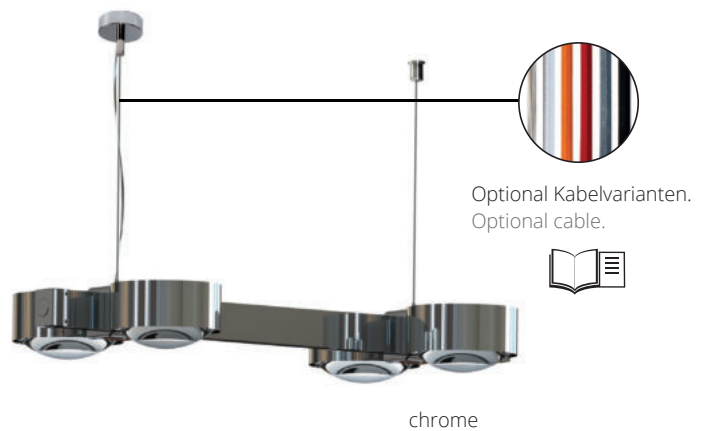

Puk Line S ø 80/120

Puk Pendelleuchte mit Seilabhängung und parallelen Leuchtenköpfen. Die Schienen werden mit den Puk Mini oder Puk Maxx Größen bestückt. Hierbei sind beide Varianten mit LED und Halogen möglich. Die Größe S bietet Licht für kleine Tische oder partiell im Raum. Pendellänge ca. 1.300 mm, Standard-Textilkabel in anthrazit.

Pendant luminaire with wire suspension and parallel heads. The tracks are equipped with Puk Mini or Puk Maxx luminaire heads. Both versions are available with LED or high-voltage halogen. Size S provides light for small tables and partial room areas. Pendant length approx. 1300 mm, with textile cable in anthracite as standard.

INDOOR