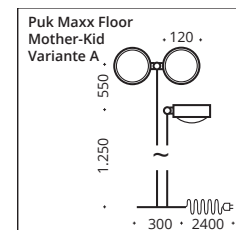

Für Schnurschiebe-Dimmer bei G9 Leuchte »D« an die Art.-Nr. hängen (Hochvolt) +73,- €

Attach »D« behind the item no. for a G9 cable dimmer (high voltage) +73,- €

Die LED Niedervolt Leuchten sind standardmäßig mit Tast-Dimmer ausgestattet
The LED low voltage luminaires are standard equipped with touch dimmer

► Preise ohne Zubehör. Bestell-Artikelnummern für Linse, Glas, Farbfilter und die Konfigurationsempfehlung auf der Einklappseite!

► Prices without accessories: Order item-no. for lens, glass, color filter and the recommended Configuration are on the fold-in page!

Leuchtmittelangabe: LED Retrofit **G inkl.** ~3Watt ~300lm ~2.700K | G9 max. 33W ECO

lamp information: LED Retrofit **G incl.** ~3Watt ~300lm ~2.700K | G9 max. 33W ECO

Leuchtmittelempfehlung: LED max. 3W/300lm/2.700K/dimmbar **G** Art. Nr. 8-205: 8,30 €

bulb recommendation: LED max. 3W/300lm/2.700K/dimmable **G** Item No. 8-205: 8,30 €