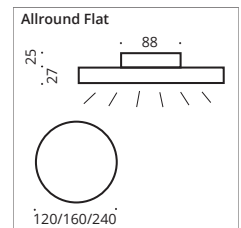

Allround 120 mm ø	Preis € price € *	Allround 160 mm ø	Preis € price € *	Allround 240 mm ø	Preis € price € *	Gehäuse body
LED: G 8 Watt, ~2.700k ~920 lm		LED: G 12 Watt, ~2.700k ~1.300 lm		LED: G 16 Watt, ~2.700k ~1.600 lm		
7-2221211	288,-	7-2221611	345,-	7-2222411	388,-	chrome matt
7-2221212	288,-	7-2221612	345,-	7-2222412	388,-	chrome
7-2221213	288,-	7-2221613	345,-	7-2222413	388,-	nickel matt
7-2221212-22	334,-	7-2221612-22	392,-	7-2222412-22	450,-	white matt/chrome
7-2221212-02	334,-	7-2221612-02	392,-	7-2222412-02	450,-	black matt/chrome
7-2221212-23	334,-	7-2221612-23	392,-	7-2222412-23	450,-	anthracite matt/chr.

- ☐ Chrom Teile/
  chrome parts
- ☒ Gepulverte Teile/
  powder-coating