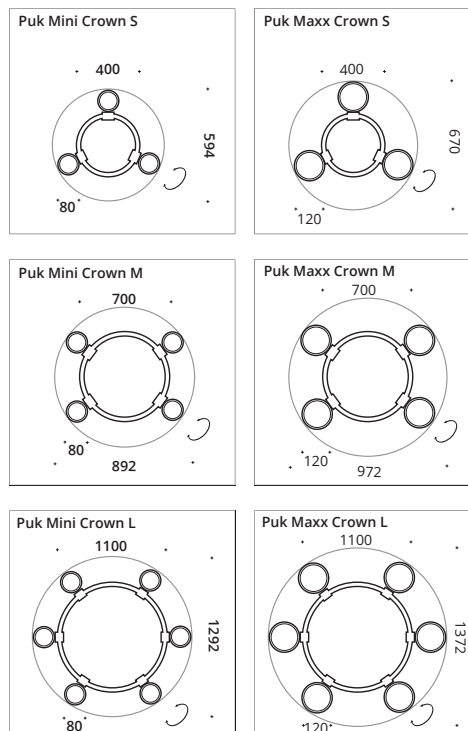

Kabellänge für Abhängung 5.000 mm (kürzbar)
Cable length for suspension 5.000 mm (can be shortened)

Sondergrößen auf Maß siehe Seite 330 – 339.

For special requirements, please look at page 330 – 339.

CD (s.S 6-7/s.p. 6-7)