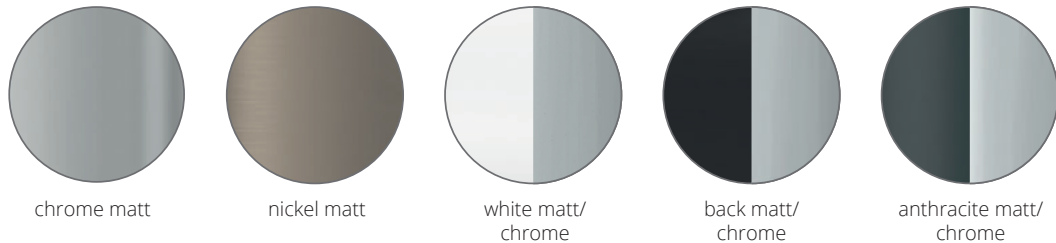

# Puk Maxx Ceiling Sister Single ø 120

Deckenleuchte, Hochvolt Halogen oder LED Power, dimmbar, Köpfe drehbar, Arme schwenkbar.  
Ceiling lamp, high voltage halogen or LED power, dimmable, heads rotatable, arms titable.