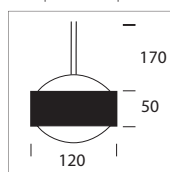

Puk Maxx Eye Ceiling

LED **G**
Lumen: ~1.800
Kelvin: ~2.700
Watt: 2 x 10W
: Ø 120mm X H 170mm

□ Chrom Teile/
chrome parts
■ Gepulverte Teile/
powdered parts