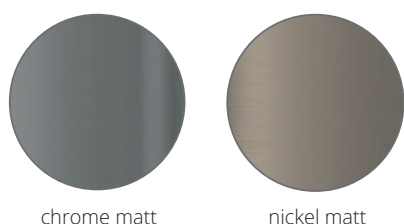

The Puk series as an exclusive ring luminaire. The fitting is variable with the Puk Mini and Puk Maxx heads. In a simple elegant design, equipped with LED or high-voltage halogen, a harmonious room illumination is created. The ring size S, with three luminaire heads, provides optimal lighting for tables or small room corners. Pendant length approx. 1300 mm, with textile cable in anthracite as standard.