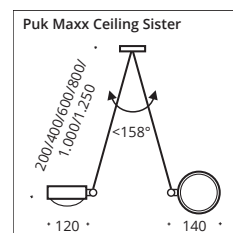

► Preise ohne Zubehör. Bestell-Artikelnummern für Linse, Glas, Farbfilter und die Konfigurationsempfehlung (2) auf der Einkaufseite!

► Prices without accessories: Order item-no. for lens, glass, color filter and the recommended Configuration (2) are on the fold-in page!

G9 max. 33W ECO, optional LED Retrofit
 G9 max. 33W ECO, LED Retrofit optional

Leuchtmittelempfehlung: LED max. 3W/300lm/2.700K/dimmbar **G** Art. Nr. 8-205: 8,30 €
 bulb recommendation: LED max. 3W/300Lm/2.700K/dimmable **G** Item No. 8-205: 8,30 €