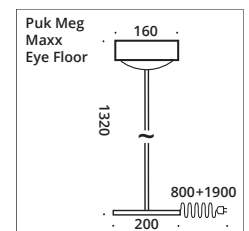

- Chrom Teile/ chrome parts
- Gepulverte Teile/ powder-coating