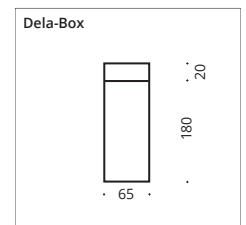

*Unverbindliche Preisempfehlung VK, ohne MwSt. Mit Erscheinen dieser Preisliste verlieren alle bisherigen Preislisten ihre Gültigkeit. Modelle geschützt
*Recommended retail price, exclusive of VAT. At the release of this price list, all other price lists are void. Models registered.