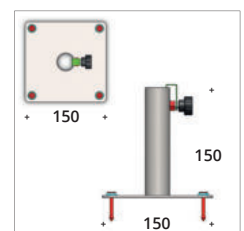

OCTOPUS OUTDOOR MAXI

Die lichtechten Schirme des Modells »Village« aus Polycarbonat leuchten in den Farben Gelb, Rot, Grün, Blau und Weiß. Die biegbaren Arme sind aus hochwertigem Kunststoff mit eingebettetem Alukern und in zwei Standardlängen, sowie auf Maß, lieferbar. Der im Leuchtschaft integrierte Erdspieß ermöglicht es, den Schaft in das Erdreich zu stecken oder mit einem vorgestochenen Loch in den Boden einzulassen. Alle Metallteile sind aus hochwertigem, nichtrostendem VA-Stahl gefertigt und garantieren eine absolute Witterungsbeständigkeit der Leuchte.

The fadeless shades of the Village-model made of polycarbonate shine in colors of yellow, red, green, blue and white. The flexible arms are made of high-quality plastic with an embedded aluminium core and are available in two standard lengths as well as made to measure. The integrated groundskewer enables you to poke the lamp into the ground or to fix it in a pre-lanced hole. All metal parts are made of high-quality, stainless VA steel and guarantee absolute weather resistance of the luminaire.

E27 Fassung	Ausführung design	Maße in mm dimensions in mm	Preis € price € *
19-01130	Octopus Outdoor	1.700	136,-
19-01180	Octopus Outdoor	2.200	157,-
19-10	Verlängerung, lengthening piece	je/each 100	11,-
	Village Schirme/shades		
● 19-01-GE	Schirm gelb, shade yellow	ø 200 - 400, H 285	83,-
● 19-01-GR	Schirm grün, shade green	ø 200 - 400, H 285	83,-
● 19-01-B	Schirm blau, shade blue	ø 200 - 400, H 285	83,-
● 19-01-R	Schirm rot, shade red	ø 200 - 400, H 285	83,-
○ 19-01-W	Schirm weiß, shade white	ø 200 - 400, H 285	83,-
19-033	Einzelstandfuß	B x L x H 150 x 150 x 150	73,-
19-034	5-fach Fuß	B x L x H 250 x 250 x 150	198,-