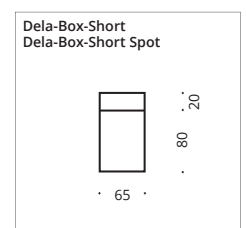

*Unverbindliche Preisempfehlung VK, ohne MwSt. Mit Erscheinen dieser Preisliste verlieren alle bisherigen Preislisten ihre Gültigkeit. Modelle geschützt
*Recommended retail price, exclusive of VAT. At the release of this price list, all other price lists are void. Models registered.