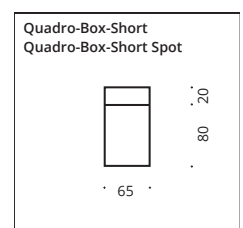

*Unverbindliche Preisempfehlung VK, ohne MwSt. Mit Erscheinen dieser Preisliste verlieren alle bisherigen Preislisten ihre Gültigkeit. Modelle geschützt
*Recommended retail price, exclusive of VAT. At the release of this price list, all other price lists are void. Models registered.