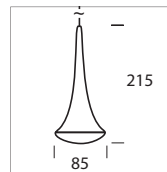

Look at me

LED **G**

Lumen: ~600

Kelvin: ~2.700

Watt: 1 x 8W

: Ø 85mm X H ~1.300mm