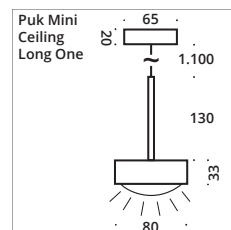

5-07951 Kabelverlängerung lfd. Meter cable extension per meter 16,-

► Preise ohne Zubehör. Bestell-Artikelnummern für Linse, Glas, Farbfilter und die Konfigurationsempfehlung auf der Einklappe!

► Prices without accessories: Order item-no. for lens, glass, color filter and the recommended Configuration are on the fold-in page!

G9 max. 33W, optional LED Retrofit

G9 max. 33W, LED Retrofit optional

Leuchtmittelempfehlung: LED max. 3W/300lm/2.700K/dimmbar **G** Art Nr. 8-205: 8,30 €

bulb recommendation: LED max. 3W/300Lm/2.700K/dimmable **G** Item No. 8-205: 8,30 €

ABC (s.S 6-7/s.p. 6-7)

Long Double Halogen: