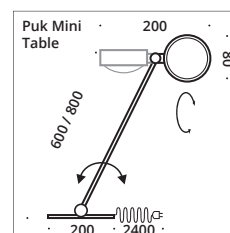

Optional Kabelvarianten.
Optional cable.

☐ Chrom Teile/
chrome parts
☒ Gepulverte Teile/
powder-coating

Für Schnur-Dimmer bei G9 Leuchte »D« an die Art.-Nr. hängen (Hochvolt) **+73,- €**
Attach »D« behind the item no. for a G9 cable dimmer (high voltage) **+73,- €**

Die LED Niedervolt Leuchten sind standardmäßig mit Tast-Dimmer ausgestattet
The LED low voltage luminaires are standard equipped with touch dimmer

► Preise ohne Zubehör. Bestell-Artikelnummern für Linse, Glas, Farbfilter und die Konfigurationsempfehlung auf der Einklappseite!

► Prices without accessories: Order item-no. for lens, glass, color filter and the recommended Configuration are on the fold-in page!

Leuchtmittelangabe: LED Retrofit **G inkl.** ~3Watt ~300lm ~2.700K | G9 max. 33W ECO
lamp information: LED Retrofit **G incl.** ~3Watt ~300lm ~2.700K | G9 max. 33W ECO

Leuchtmittellempfehlung: LED max. 3W/300lm/2.700K/dimmbar **G** Art Nr. 8-205: 8,30 €
bulb recommendation: LED max. 3W/300lm/2.700K/dimmable **G** Item No. 8-205: 8,30 €