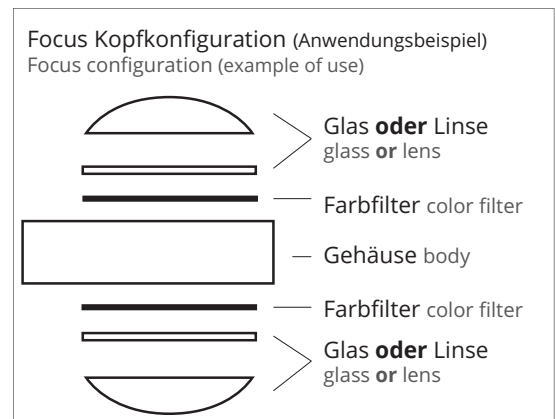

Focus Equipment

Linsen, Gläser, Farbfilter und Spiegelhalter frei zu kombinieren.

Lenses, glasses, colour filters and mirror holders can be freely combined.

INDOOR

Art. Nr. item no.	Einsatz insert	Beschreibung description	Preis € price € *
2-625	Alurefektor, aluminium baffle	Lichtstopp, empfohlen unter Glas Lightstop, recommended under glass	5,80
2-626	Linse, lens	klar, clear	30,-
2-626-s	Linse, lens	einseitig mattiert, frosted on one side	35,-
2-627	Glas, glass	beidseitig mattiert, passt nicht unter Linse frosted on both sides, doesn't fit under lens	8,10
2-628	Farbfilter, color filter	rot, red	34,-
2-629		magenta, magenta	34,-
2-630		gelb, yellow	34,-
2-633		blau, blue	34,-
2-634		grün, green	34,-
2-1201	Spiegelhalter	Klemmontage am Spiegel, Spring mounting on mirror	10,40

rot, red

*Unverbindliche Preisempfehlung VK, ohne MwSt. Mit Erscheinen dieser Preisliste verlieren alle bisherigen Preislisten ihre Gültigkeit. Modelle geschützt
*Recommended retail price, exclusive of VAT. At the release of this price list, all other price lists are void. Models registered.