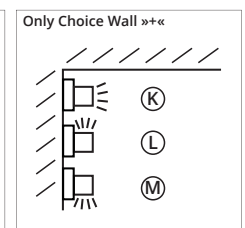

Montagevarianten: