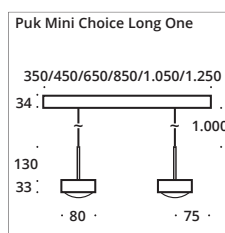

Sonderanfertigung:

Art-Nr. 8-600 Kürzung auf Maß = Aufpreis 57,- €
Item No. 8-600 Customized lengths = Surcharge 57,- €