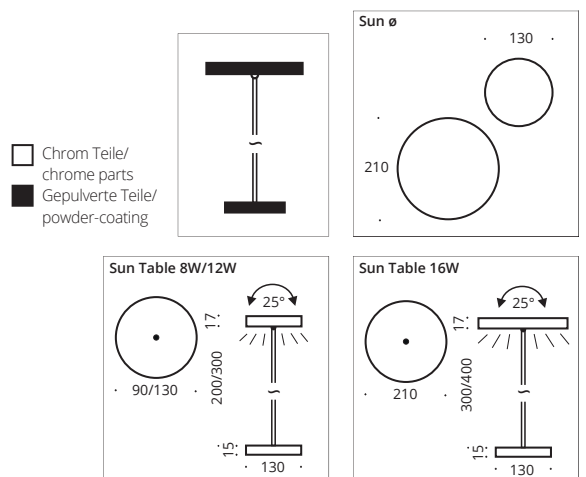

Sun Table LED - $\varnothing$ 210 mm

H 332 mm 210 mm $\varnothing$	Preis € price €	H 432 mm 210 mm $\varnothing$	Preis € price €	Gehäuse body
G 16 Watt, ~2.700k ~1.600 lm	*	G 16 Watt, ~2.700k ~1.600 lm	*	
7-33021011	460,-	7-33121011	460,-	chrome matt
7-33021012	460,-	7-33121012	460,-	chrome
7-33021013	460,-	7-33121013	460,-	nickel matt
7-33021012-22	531,-	7-33121012-22	531,-	white matt/chr.
7-33021012-02	531,-	7-33121012-02	531,-	black matt/chr.
7-33021012-23	531,-	7-33121012-23	531,-	anthracite matt/chr.
Dimmring	Art.-Nr. item no.	-DR	93,-	chrome