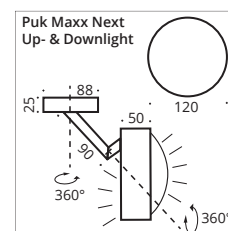

Chrom Teile/
chrome parts
 Gepulverte Teile/
powder-coating