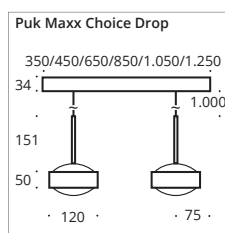

Sonderanfertigung:

Art-Nr. 8-600 Kürzung auf Maß = Aufpreis 57,- €
Item No. 8-600 Customized lengths = Surcharge 57,- €