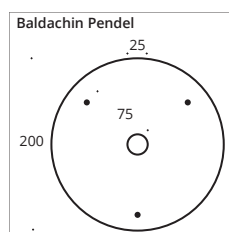

CE R LED C IP20 ABCD (s.S 6-7/s.p. 6-7)