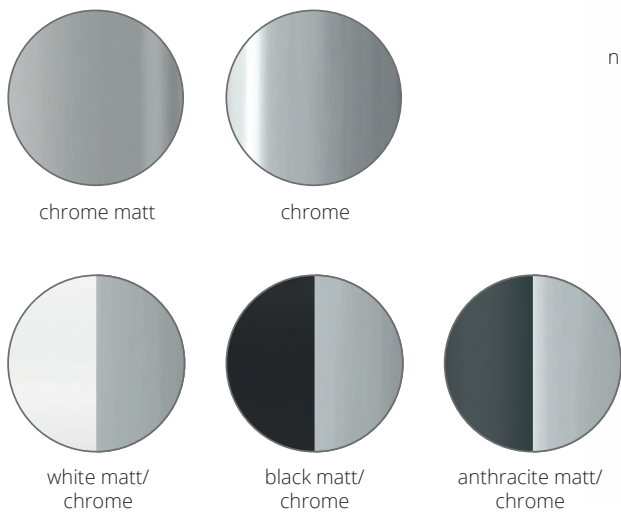

LED or Halogen Table spotlight which directs its focus on the important things in the room. With cable switch or optionally with cord touch dimmer. Can be rotated by over 360°. Standard: black textile cable.