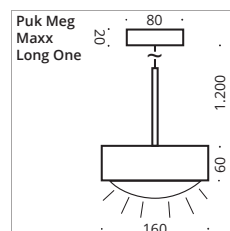

Chrom Teile/
chrome parts
 Gepulverte Teile/
powder-coating