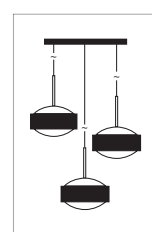

CE R LED C IP20 ABCD (s.S 6-7/s.p. 6-7)