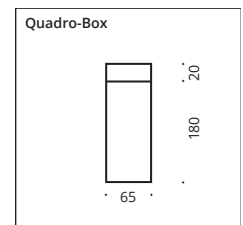

*Unverbindliche Preisempfehlung VK, ohne MwSt. Mit Erscheinen dieser Preisliste verlieren alle bisherigen Preislisten ihre Gültigkeit. Modelle geschützt
*Recommended retail price, exclusive of VAT. At the release of this price list, all other price lists are void. Models registered.