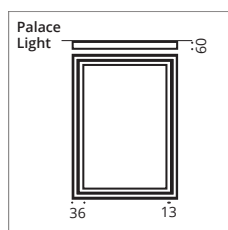

Leuchtmittel Lamps

LED ~1.480lm/lfm
20W/lfm, RA > 90

Kristallspiegel mit beleuchtetem Rahmen, inkl. Leuchtmittel.
Glazed crystal mirror with illuminated frame, including lamps.