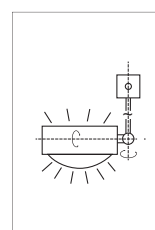

□ Chrom Teile/
chrome parts
■ Gepulverte Teile/
powder-coating