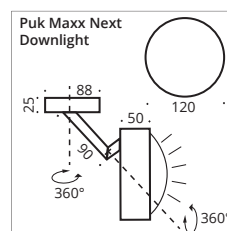

Chrom Teile/
chrome parts
 Gepulverte Teile/
powder-coating