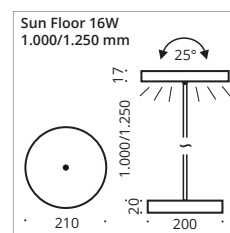

Sun Floor ø 90/130/210 Down Light

Der Leuchtenkopf der LED Stehleuchte Sun Floor, lässt sich in alle Richtungen über ein Kugelgelenk schwenken. Sie ist in den Durchmessern 90/130/210 mm erhältlich. Bei dieser Leseleuchte sind die Längen 1000 oder 1250 mm wählbar. Die Standardausstattung ist mit Schnurschalter und schwarzem Textilkabel. Optional kann die Leuchte mit Dimmring bestellt werden.

The luminaire head of the LED floor lamp Sun Floor can be swivelled in all directions via a ball joint. It is available in the diameters 90/130/210 mm. The lengths of 1000 and 1250 mm are available for this reading lamp. The standard version is with cord switch and black textile cable. Optionally, the luminaire can be ordered with a dimming ring.

Sun Floor - Down Light LED

90 mm ø	Preis €	130 mm ø	Preis €	210 mm ø	Preis €	Höhe	Gehäuse
G 8 Watt, ~2.700k ~920 lm	price € *	G 12 Watt, ~2.700k ~1.300 lm	price € *	G 16 Watt, ~2.700k ~1.600 lm	price € *	high in mm	body
7-3329011	381,-	7-33213011	427,-	7-33221011	501,-	1.000	chrome matt
7-3329012	381,-	7-33213012	427,-	7-33221012	501,-	1.000	chrome
7-3329013	381,-	7-33213013	427,-	7-33221013	501,-	1.000	nickel matt
7-3329012-22	438,-	7-33213012-22	485,-	7-33221012-22	577,-	1.000	white matt/chrome
7-3329012-02	438,-	7-33213012-02	485,-	7-33221012-02	577,-	1.000	black matt/chrome
7-3329012-23	438,-	7-33213012-23	485,-	7-33221012-23	577,-	1.000	anthracite matt/chr.
Dimmring	Art.-Nr. item no.	-DR			93,-		chrome

Sun Floor - Down Light LED