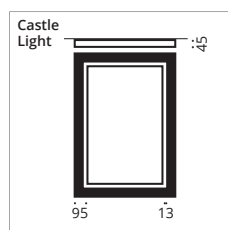

Leuchtmittel Lamps

LED ~1.480lm/lfm
20W/lfm, RA > 90

Kristallspiegel mit beleuchtetem Rahmen, inkl. Leuchtmittel.

Glazed crystal mirror with illuminated frame, including lamps.