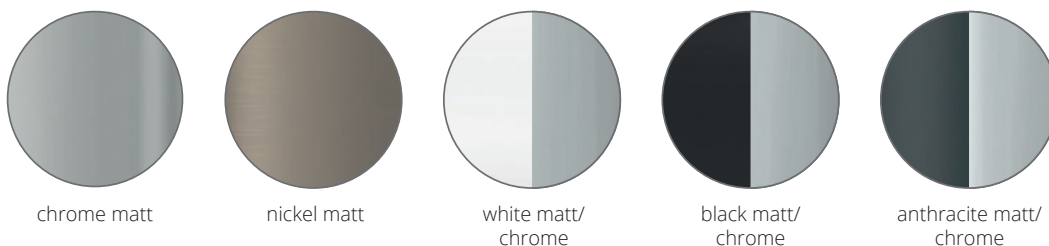

Table lamp, LED low voltage with touch dimmer or G9 socket (with cord switch or cord dimmer, optional), heads rotatable with adjustment pin, arm swivelling. Standard: black textile cable.

Puk Mini Table G9 Fassung ON/OFF	Preis € price € *	Puk Mini Table NV LED ~2.700k	Preis € price € *	Armlänge arm length in mm	Gehäuse body
<b>Single 1 x</b>		<b>Single 20W, ~2x900lm</b>			
● 6-08601-1-G9	345,-	6-08601-1-NV-LED	495,-	600	chrome matt
● 6-08602-1-G9	345,-	6-08602-1-NV-LED	495,-	600	chrome
● 6-08603-1-G9	345,-	6-08603-1-NV-LED	495,-	600	nickel matt
● 6-08602-1-22-G9	404,-	6-08602-1-NV-LED-22	553,-	600	white matt/chr.
● 6-08602-1-02-G9	404,-	6-08602-1-NV-LED-02	553,-	600	black matt/chr.
● 6-08602-1-23-G9	404,-	6-08602-1-NV-LED-23	553,-	600	anthracite matt/chr.
<b>Single 1 x</b>		<b>Single 20W, ~2x900lm</b>			
● 6-08801-1-G9	404,-	6-08801-1-NV-LED	553,-	800	chrome matt
● 6-08802-1-G9	404,-	6-08802-1-NV-LED	553,-	800	chrome
● 6-08803-1-G9	404,-	6-08803-1-NV-LED	553,-	800	nickel matt
● 6-08802-1-22-G9	473,-	6-08802-1-NV-LED-22	622,-	800	white matt/chr.
● 6-08802-1-02-G9	473,-	6-08802-1-NV-LED-02	622,-	800	black matt/chr.
● 6-08802-1-23-G9	473,-	6-08802-1-NV-LED-23	622,-	800	anthracite matt/chr.
<b>Twin 2 x</b>		<b>Twin 20W, ~4x600lm</b>			
● 6-08601-2-G9	404,-	6-08601-2-NV-LED	656,-	600	chrome matt
● 6-08602-2-G9	404,-	6-08602-2-NV-LED	656,-	600	chrome
● 6-08603-2-G9	404,-	6-08603-2-NV-LED	656,-	600	nickel matt
● 6-08602-2-22-G9	473,-	6-08602-2-NV-LED-22	738,-	600	white matt/chr.
● 6-08602-2-02-G9	473,-	6-08602-2-NV-LED-02	738,-	600	black matt/chr.
● 6-08602-2-23-G9	473,-	6-08602-2-NV-LED-23	738,-	600	anthracite matt/chr.
<b>Twin 2 x</b>		<b>Twin 20W, ~4x600lm</b>			
● 6-08801-2-G9	460,-	6-08801-2-NV-LED	714,-	800	chrome matt
● 6-08802-2-G9	460,-	6-08802-2-NV-LED	714,-	800	chrome
● 6-08803-2-G9	460,-	6-08803-2-NV-LED	714,-	800	nickel matt
● 6-08802-2-22-G9	531,-	6-08802-2-NV-LED-22	807,-	800	white matt/chr.
● 6-08802-2-02-G9	531,-	6-08802-2-NV-LED-02	807,-	800	black matt/chr.
● 6-08802-2-23-G9	531,-	6-08802-2-NV-LED-23	807,-	800	anthracite matt/chr.