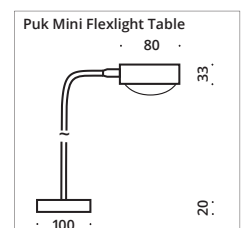

C (s.S 6-7/s.p. 6-7)