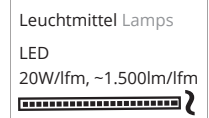

Berührungssteuerung (auf Seite 381):
Touch Control (on page 381):