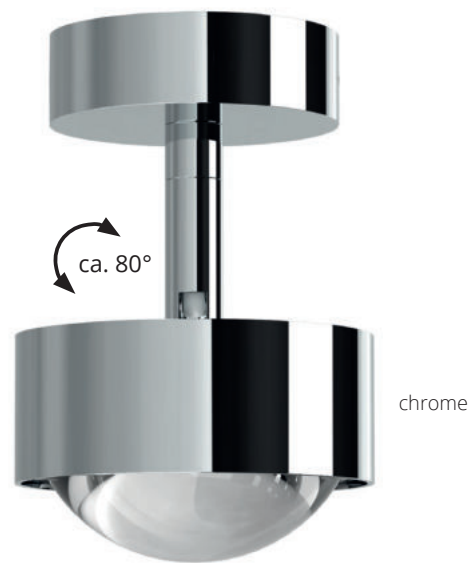

# Puk Mini Turn ø 80

Deckenleuchte, Hochvolt Halogen oder LED Power, dimmbar. Kopf dreh- und schwenkbar.

Ceiling lamp, high voltage halogen or LED power, dimmable. Head rotatable and titable.

INDOOR

Puk Mini Turn LED <b>G</b> ~1.200lm ~2.700k	Preis € price € *	Puk Mini Turn G9 Fassung <b>L</b> 1 x	Preis € price € *	ø x Höhe ø x height in mm	Gehäuse body
up- & downlight 2 x 8W					
● 2-28001-LED	184,-	2-28001	138,-	80 x 120	chrome matt
● 2-28002-LED	184,-	2-28002	138,-	80 x 120	chrome
● 2-28003-LED	184,-	2-28003	138,-	80 x 120	nickel matt
● 2-28002-LED-22	207,-	2-28002-22	150,-	80 x 120	white matt/chrome
● 2-28002-LED-02	207,-	2-28002-02	150,-	80 x 120	black matt/chrome
● 2-28002-LED-23	207,-	2-28002-23	150,-	80 x 120	anthracite matt/chrome
● 2-28006-LED	254,-	2-28006	196,-	80 x 120	24 carat gold plated/chrome
downlight 1 x 8W					
● 2-38001-LED	173,-	2-38001	138,-	80 x 120	chrome matt
● 2-38002-LED	173,-	2-38002	138,-	80 x 120	chrome
● 2-38003-LED	173,-	2-38003	138,-	80 x 120	nickel matt
● 2-38002-LED-22	196,-	2-38002-22	150,-	80 x 120	white matt/chrome
● 2-38002-LED-02	196,-	2-38002-02	150,-	80 x 120	black matt/chrome
● 2-38002-LED-23	196,-	2-38002-23	150,-	80 x 120	anthracite matt/chrome
● 2-38006-LED	237,-	2-38006	196,-	80 x 120	24 carat gold plated/chrome