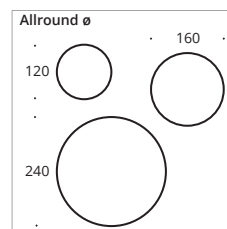

Allround 120 mm ø	Preis € price € *	Allround 160 mm ø	Preis € price € *	Allround 240 mm ø	Preis € price € *	Gehäuse body
LED: G 8 Watt, ~2.700k ~920 lm		LED: G 12 Watt, ~2.700k ~1.300 lm		LED: G 16 Watt, ~2.700k ~1.600 lm		
7-2201211	335,-	7-2201611	388,-	7-2202411	434,-	chrome matt
7-2201212	335,-	7-2201612	388,-	7-2202412	434,-	chrome
7-2201213	335,-	7-2201613	388,-	7-2202413	434,-	nickel matt
7-2201212-22	381,-	7-2201612-22	450,-	7-2202412-22	496,-	white matt/chrome
7-2201212-02	381,-	7-2201612-02	450,-	7-2202412-02	496,-	black matt/chrome
7-2201212-23	381,-	7-2201612-23	450,-	7-2202412-23	496,-	anthracite matt/chr.