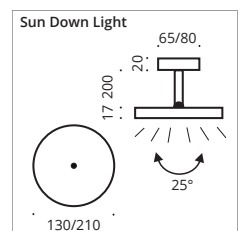

Indoor Sun – Down Light

Down Light	Preis € price € *	Down Light	Preis € price € *	Down Light	Preis € price € *	Gehäuse body
Kopf/head: ø 90 mm Baldachin: ø 65 mm LED: G 8 Watt, ~2.700k, ~920 lm		Kopf/head: ø 130 mm Baldachin: ø 65 mm LED: G 12 Watt, ~2.700k, ~1.300 lm		Kopf/head: ø 210 mm Baldachin: ø 80 mm LED: G 16 Watt, ~2.700k, ~1.600 lm		
● 7-3269011	229,-	7-32613011	288,-	7-32621011	404,-	chrome matt
● 7-3269012	229,-	7-32613012	288,-	7-32621012	404,-	chrome
● 7-3269013	229,-	7-32613013	288,-	7-32621013	404,-	nickel matt
● 7-3269012-22	265,-	7-32613012-22	334,-	7-32621012-22	461,-	white matt/chrome
● 7-3269012-02	265,-	7-32613012-02	334,-	7-32621012-02	461,-	black matt/chrome
● 7-3269012-23	265,-	7-32613012-23	334,-	7-32621012-23	461,-	anthracite matt/chr.