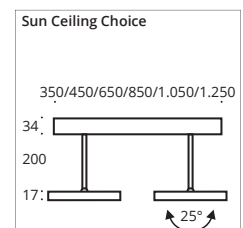

Sun Ceiling ø 210 mm uplight

850 mm L 2 Köpfe/heads LED: G 32W ~3.200lm ~2.700k	Preis € price € *	1.050 mm L 3 Köpfe/heads LED: G 48W ~4.800lm ~2.700k	Preis € price € *	1.250 mm L 3 Köpfe/heads LED: G 48W ~4.800lm ~2.700k	Preis € price € *	Gehäuse body
8-732108031	1.172,-	8-7321010041	1.648,-	8-7321012041	1.671,-	chrome matt
8-732108032	1.172,-	8-7321010042	1.648,-	8-7321012042	1.671,-	chrome
8-732108033	1.172,-	8-7321010043	1.648,-	8-7321012043	1.671,-	nickel matt
8-732108032-22	1.351,-	8-7321010042-22	1.894,-	8-7321012042-22	1.917,-	white matt/chr.
8-732108032-02	1.351,-	8-7321010042-02	1.894,-	8-7321012042-02	1.917,-	black matt/chr.
8-732108032-23	1.351,-	8-7321010042-23	1.894,-	8-7321012042-23	1.917,-	anthracite matt/chr.

Farbig gepulverter Lichtbalken = Preis auf Anfrage. Color powdered metal rail = price on request.

☐ Chrom Teile/
chrome parts
■ Gepulverte Teile/
powder-coating