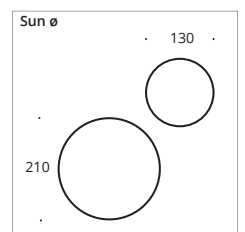

Sun Swing – Up Light

Up Light LED	Preis € price € *	Up Light LED	Preis € price € *	Up Light LED	Preis € price € *	Gehäuse body
Kopf/head: ø 90 mm Baldachin: ø 65 mm G 8 Watt, ~2.700k, ~920 lm		Kopf/head: ø 130 mm Baldachin: ø 65 mm G 12 Watt, ~2.700k, ~1.300 lm		Kopf/head: ø 210 mm Baldachin: ø 80 mm G 16 Watt, ~2.700k, ~1.600 lm		
● 7-3279011	229,-	● 7-32713011	288,-	● 7-32721011	404,-	chrome matt
● 7-3279012	229,-	● 7-32713012	288,-	● 7-32721012	404,-	chrome
● 7-3279013	229,-	● 7-32713013	288,-	● 7-32721013	404,-	nickel matt
● 7-3279012-22	265,-	● 7-32713012-22	334,-	● 7-32721012-22	461,-	white matt/chrome
● 7-3279012-02	265,-	● 7-32713012-02	334,-	● 7-32721012-02	461,-	black matt/chrome
● 7-3279012-23	265,-	● 7-32713012-23	334,-	● 7-32721012-23	461,-	anthracite matt/chr.