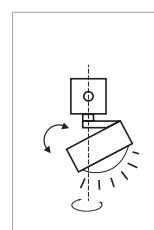

Sonderanfertigung:

Art-Nr. 8-600 Kürzung auf Maß = Aufpreis 57,- €
Item No. 8-600 Customized lengths = Surcharge 57,- €