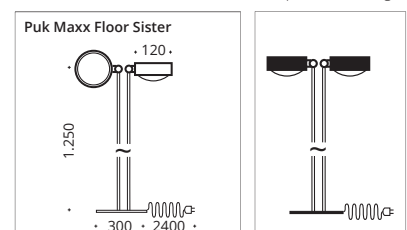

Für Schnur-Dimmer bei G9 Leuchte »-D« an die Art.-Nr. hängen (Hochvolt) +73,- €

Attach »-D« behind the item no. for a G9 cable dimmer (high voltage) +73,- €

Die LED Niedervolt Leuchten sind standardmäßig mit Tast-Dimmer ausgestattet

The LED low voltage luminaires are standard equipped with touch dimmer

► Preise ohne Zubehör. Bestell-Artikelnummern für Linse, Glas, Farbfilter und die Konfigurationsempfehlung auf der Einklappseite!

► Prices without accessories: Order item-no. for lens, glass, color filter and the recommended Configuration are on the fold-in page!

Leuchtmittelangabe: LED Retrofit **G inkl.** ~3Watt ~300lm ~2.700K | G9 max. 33W ECO

lamp information: LED Retrofit **G incl.** ~3Watt ~300lm ~2.700K | G9 max. 33W ECO

Leuchtmittelempfehlung: LED max. 3W/300lm/2.700K/dimmbar **G** Art. Nr. 8-205: 8,30 €

bulb recommendation: LED max. 3W/300lm/2.700K/dimmable **G** Item No. 8-205: 8,30 €

Chrom Teile/
chrome parts
 Gepulverte Teile/
powder-coating