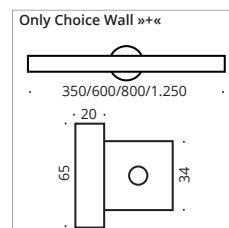

Montagevarianten: