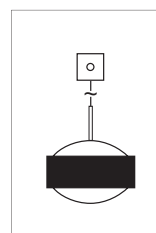

Sonderanfertigung:

Art-Nr. 8-600 Kürzung auf Maß = Aufpreis 57,- €
Item No. 8-600 Customized lengths = Surcharge 57,- €