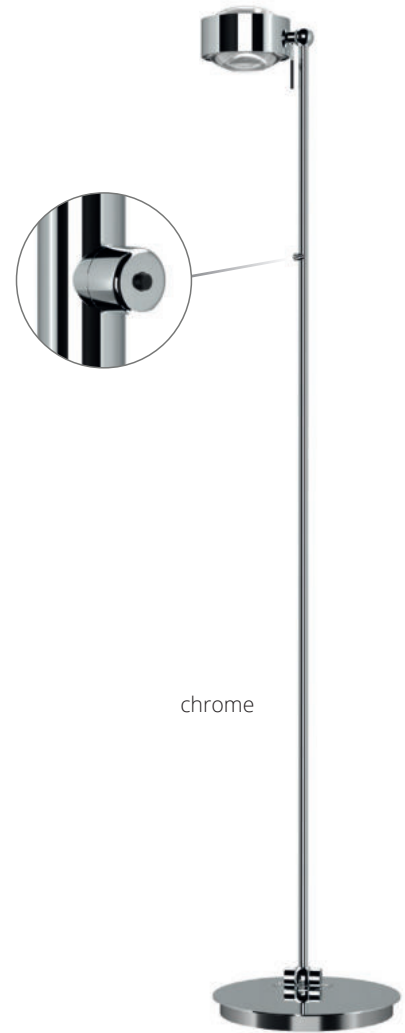

Puk Maxx Floor Mini ø 120

Stand- und Leseleuchte, G9 Fassung (mit Schalter, Dimmer optional) oder LED Niedervolt mit Tast-Dimmer, Kopf drehbar mit Verstellstift. Arm schwenkbar. Die Standardausstattung ist mit schwarzem Textilkabel.

Floor and reading lamp, G9 socket (with switch, dimmer optional) or LED low voltage with touch dimmer. Head rotatable with adjustment pin, arm pivotable. Supplied as standard with black textile cable.

INDOOR

chrome

Optional Kabelvarianten.
Optional cable.

- ☐ Chrom Teile/
  chrome parts
- ☒ Gepulverte Teile/
  powder-coating

Puk Maxx Floor Mini G9 Fassung 2 x ON/OFF	Preis € price € *	Puk Maxx Floor Mini NV LED F 20W ~2x900lm ~2.700k	Preis € price € *	Armlänge arm length in mm	Gehäuse body
6-381201-G9	546,-	6-381201-NV-LED	714,-	1.250	chrome matt
6-381202-G9	546,-	6-381202-NV-LED	714,-	1.250	chrome
6-381203-G9	546,-	6-381203-NV-LED	714,-	1.250	nickel matt
6-381202-22-G9	635,-	6-381202-NV-LED-22	830,-	1.250	white matt/chr.
6-381202-02-G9	635,-	6-381202-NV-LED-02	830,-	1.250	black matt/chr.
6-381202-23-G9	635,-	6-381202-NV-LED-23	830,-	1.250	anthracite matt/chr.

Für Schnur-Dimmer bei G9 Leuchte »-D« an die Art.-Nr. hängen (Hochvolt) +73,- €
Attach »-D« behind the item no. for a G9 cable dimmer (high voltage) +73,- €

Die LED Niedervolt Leuchten sind standardmäßig mit Tast-Dimmer ausgestattet
The LED low voltage luminaires are standard equipped with touch dimmer

- Preise ohne Zubehör. Bestell-Artikelnummern für Linse, Glas, Farbfilter und die Konfigurationsempfehlung auf der Einklappseite!
- Prices without accessories: Order item-no. for lens, glass, color filter and the recommended Configuration are on the fold-in page!

Leuchtmittelangabe: LED Retrofit **G inkl.** ~3Watt ~300lm ~2.700K | G9 max. 33W ECO
lamp information: LED Retrofit **G incl.** ~3Watt ~300lm ~2.700K | G9 max. 33W ECO

Leuchtmittelempfehlung: LED max. 3W/300lm/2.700K/dimmbar **G** Art. Nr. 8-205: 8,30 €
bulb recommendation: LED max. 3W/300Lm/2.700K/dimmable **G** Item No. 8-205: 8,30 €