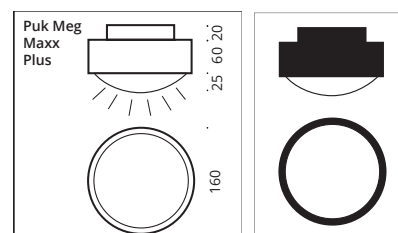

Puk Meg Maxx Plus LED	Preis € price € *	Puk Meg Maxx Plus G9 Fassung	Preis € price € *	ø x Höhe ø x height in mm	Gehäuse body
G 1 x 10W ~800lm, ~2.700k		3 x			
2-402801	300,-	2-402801-H	265,-	160 x 80	chrome matt
2-402802	300,-	2-402802-H	265,-	160 x 80	chrome
2-402803	300,-	2-402803-H	265,-	160 x 80	nickel matt
2-402802-22	323,-	2-402802-H-22	288,-	160 x 80	white matt
2-402802-02	323,-	2-402802-H-02	288,-	160 x 80	black matt
2-402802-23	323,-	2-402802-H-23	288,-	160 x 80	anthracite matt

► Preise ohne Zubehör. Bestell-Artikelnummern für Linse, Glas, Farbfilter und die Konfigurationsempfehlung (2) auf der Einklappseite!

► Prices without accessories: Order item-no. for lens, glass, color filter and the recommended Configuration (2) are on the fold-in page!

G9 max. 33W ECO, optional LED Retrofit
 G9 max. 33W ECO, LED Retrofit optional

Leuchtmittelempfehlung: LED max. 3W/300lm/2.700K/dimmbar **G** Art. Nr. 8-205: 8,30 €
 bulb recommendation: LED max. 3W/300Lm/2.700K/dimmable **G** Item No. 8-205: 8,30 €

Chrom Teile/
chrome parts
 Gepulverte Teile/
powder-coating