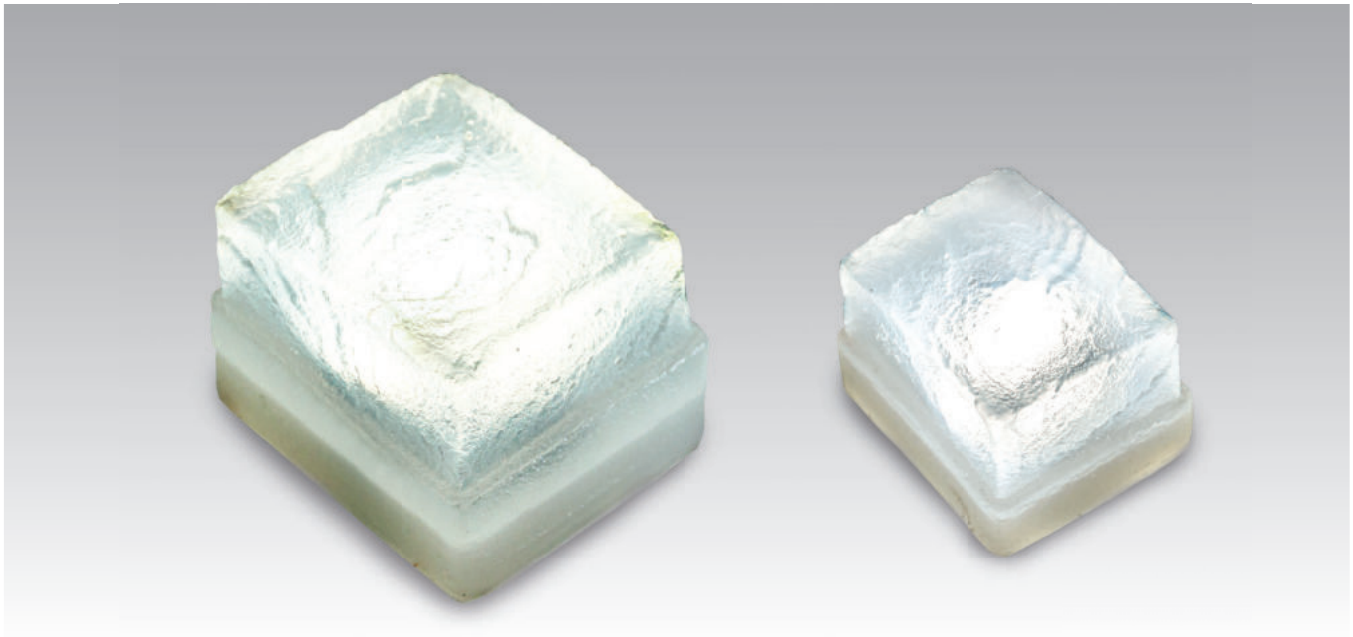

Light Stone Basalt

Pflasterstein, Natursteinoptik mit Anprallschutz, Hochleistungs LED-Technik, ca. 0,3 oder 1 Watt, 12 V-DC, befahrbar (private Auffahrt/Fußgängerzone), schlagzäh, lichtstabilisiert. Die LightStones werden „made in Germany“ bei uns im Haus einzeln in Formen gegossen.

Paving stone, natural stone optic with impact protection, high-performance LED technology, approx. 0.3 or 1 Watt, 12 V-DC, trafficable (private driveway/pedestrian zone), impact-resistant, light-stabilised. The LightStones are "made in Germany" and cast individually in moulds at our factory.

Problemloses Verlegen, erdeinbautaugliches Elektroequipment (IP68) und die extrem lange Brenndauer (mittlere Brennstunden), zeichnen den Light Stone aus!

Problem-free installation, electronic equipment fit for subsurface installation (IP68) and the extremely long lighting hours (average lighting hours) are what the Light Stone stands for!

Art. Nr. item no.	Leistung output 0,3 Watt	Preis €* price €*	Art. Nr. item no.	Leistung output 1 Watt	Preis €* price €*	L x B x H in mm l x w x h in mm	Farbe color
11-015060	1 x 0,3 Watt	33,-	11-015060+	1 x 1 Watt	50,-	50 x 60 x 50^①	glasklar, crystal clear
11-016070	1 x 0,3 Watt	38,-	11-016070+	1 x 1 Watt	54,-	60 x 70 x 60^①	glasklar, crystal clear
11-017085	1 x 0,3 Watt	42,-	11-017085+	1 x 1 Watt	59,-	70 x 85 x 70^①	glasklar, crystal clear
11-01120120	2 x 0,3 Watt	88,-	11-01120120+	2 x 1 Watt	112,-	120 x 120 x 80^①	glasklar, crystal clear
11-01140140	4 x 0,3 Watt	120,-	11-01140140+	4 x 1 Watt	178,-	140 x 140 x 80^①	glasklar, crystal clear
11-01160160	4 x 0,3 Watt	143,-	11-01160160+	4 x 1 Watt	201,-	160 x 160 x 80^①	glasklar, crystal clear

① Maße beziehen sich auf Leuchtenkörper (sichtbare Fläche), Aufprallschutz + 5 mm.
Dimensions relate to illuminant (visible area), impact protection + 5 mm.

Zubehör für die Verlegung finden Sie auf Seite 463.
Accessories for installation can be found on page 463.

*Unverbindliche Preisempfehlung VK, ohne MwSt. Mit Erscheinen dieser Preisliste verlieren alle bisherigen Preislisten ihre Gültigkeit. Modelle geschützt
*Recommended retail price, exclusive of VAT. At the release of this price list, all other price lists are void. Models registered.