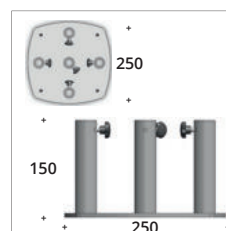

Leuchtmittelempfehlung: LED Filamente E27/7W=60W/800lm/2.700K **G** Art. Nr. 8-331: 14,60 €
Abdichtung der Leuchte über den Fassungsring.
bulb recommendation: LED Filamente E27/7W=60W/800lm/2.700K **G** Item No. 8-331: 14,60 €
Sealing of the luminaire via the lampholder sealing ring.

OUTDOOR