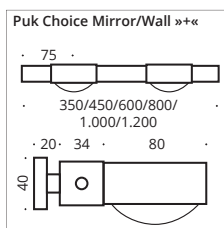

□ Chrom Teile/
chrome parts
■ Gepulverte Teile/
powder-coating