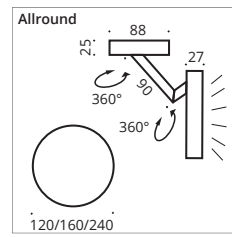

Allround 120 mm ø	Preis € price € *	Allround 160 mm ø	Preis € price € *	Allround 240 mm ø	Preis € price € *	Gehäuse body
LED: G 8 Watt, ~2.700k ~920 lm		LED: G 12 Watt, ~2.700k ~1.300 lm		LED: G 16 Watt, ~2.700k ~1.600 lm		
7-2201211	335,-	7-2201611	388,-	7-2202411	434,-	chrome matt
7-2201212	335,-	7-2201612	388,-	7-2202412	434,-	chrome
7-2201213	335,-	7-2201613	388,-	7-2202413	434,-	nickel matt
7-2201212-22	381,-	7-2201612-22	450,-	7-2202412-22	496,-	white matt/chrome
7-2201212-02	381,-	7-2201612-02	450,-	7-2202412-02	496,-	black matt/chrome
7-2201212-23	381,-	7-2201612-23	450,-	7-2202412-23	496,-	anthracite matt/chr.

Chrom Teile/
chrome parts
 Gepulverte Teile/
powder-coating