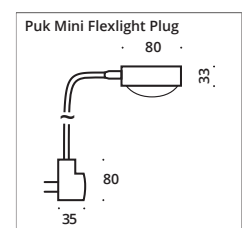

Puk Mini Flexlight Plug

Die praktische Plugleuchte mit Pukkopf ist überall dort einsetzbar, wo eine Steckdose ist. Die Gläser/Linsen und Farbfilter werden separat dazubestellt.

The convenient plug light with Puk head can be used wherever there is a power socket. Glasses/Lenses and color filters for separate order.

INDOOR

Puk Flexlight LED 2 x 8W ~1.200lm ~2.700k	Preis € price € *	Puk Flexlight G9 Fassung 1 x	Preis € price € *	Armlänge arm length in mm	Gehäuse body
3-3220114-LED	161,-	3-3220114	100,-	200	chrome
3-3220214-LED	161,-	3-3220214	100,-	200	nickel matt
3-3230114-LED	161,-	3-3230114	100,-	300	chrome
3-3230214-LED	161,-	3-3230214	100,-	300	nickel matt
3-3240114-LED	161,-	3-3240114	100,-	400	chrome
3-3240214-LED	161,-	3-3240214	100,-	400	nickel matt

- Preise ohne Zubehör. Bestell-Artikelnummern für Linse, Glas, Farbfilter und die Konfigurationsempfehlung auf der Einklappeseite!
- Prices without accessories: Order item-no. for lens, glass, color filter and the recommended Configuration are on the fold-in page!

G9 max. 33W ECO, optional LED Retrofit
G9 max. 33W ECO, LED Retrofit optional

Leuchtmittelempfehlung: LED max. 3W/300lm/2.700K/dimmbar Art Nr. 8-205: 8,30 €
bulb recommendation: LED max. 3W/300Lm/2.700K/dimmable Item No. 8-205: 8,30 €

C (s.S 6-7/s.p. 6-7)