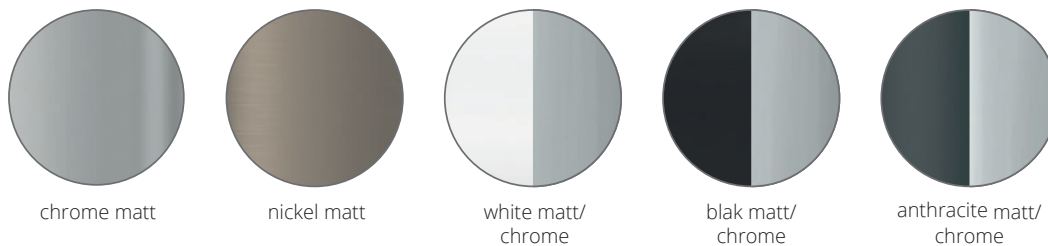

chrome matt

nickel matt

white matt/
chrome

black matt/
chrome

anthracite matt/
chrome

□ Chrom Teile/
chrome parts
■ Gepulverte Teile/
powder-coating

Allround 120 mm ø	Preis € price € *	Allround 160 mm ø	Preis € price € *	Allround 240 mm ø	Preis € price € *	Gehäuse body
LED: G 8 Watt, ~2.700k ~920 lm		LED: G 12 Watt, ~2.700k ~1.300 lm		LED: G 16 Watt, ~2.700k ~1.600 lm		
7-2201211	335,-	7-2201611	388,-	7-2202411	434,-	chrome matt
7-2201212	335,-	7-2201612	388,-	7-2202412	434,-	chrome
7-2201213	335,-	7-2201613	388,-	7-2202413	434,-	nickel matt
7-2201212-22	381,-	7-2201612-22	450,-	7-2202412-22	496,-	white matt/chrome
7-2201212-02	381,-	7-2201612-02	450,-	7-2202412-02	496,-	black matt/chrome
7-2201212-23	381,-	7-2201612-23	450,-	7-2202412-23	496,-	anthracite matt/chr.