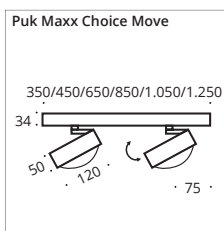

Sonderanfertigung:

Art-Nr. 8-600 Kürzung auf Maß = Aufpreis 57,- €
Item No. 8-600 Customized lengths = Surcharge 57,- €