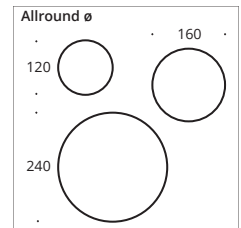

Allround 120 mm ø	Preis € price € *	Allround 160 mm ø	Preis € price € *	Allround 240 mm ø	Preis € price € *	Gehäuse body
LED: G 8 Watt, ~2.700k ~920 lm		LED: G 12 Watt, ~2.700k ~1.300 lm		LED: G 16 Watt, ~2.700k ~1.600 lm		
7-2221211	288,-	7-2221611	345,-	7-2222411	388,-	chrome matt
7-2221212	288,-	7-2221612	345,-	7-2222412	388,-	chrome
7-2221213	288,-	7-2221613	345,-	7-2222413	388,-	nickel matt
7-2221212-22	334,-	7-2221612-22	392,-	7-2222412-22	450,-	white matt/chrome
7-2221212-02	334,-	7-2221612-02	392,-	7-2222412-02	450,-	black matt/chrome
7-2221212-23	334,-	7-2221612-23	392,-	7-2222412-23	450,-	anthracite matt/chr.

- ☐ Chrom Teile/
  chrome parts
- ☒ Gepulverte Teile/
  powder-coating