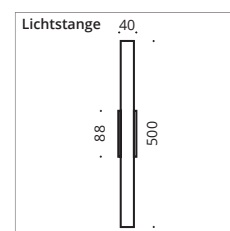

*Unverbindliche Preisempfehlung VK, ohne MwSt. Mit Erscheinen dieser Preisliste verlieren alle bisherigen Preislisten ihre Gültigkeit. Modelle geschützt
*Recommended retail price, exclusive of VAT. At the release of this price list, all other price lists are void. Models registered.