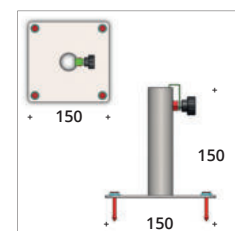

Leuchtmittelempfehlung: LED Filamente E27/7W=60W/800lm/2.700K **G** Art. Nr. 8-331: 14,60 €
Abdichtung der Leuchte über den Fassungsring.
bulb recommendation: LED Filamente E27/7W=60W/800lm/2.700K **G** Item No. 8-331: 14,60 €
Sealing of the luminaire via the lampholder sealing ring.

OUTDOOR