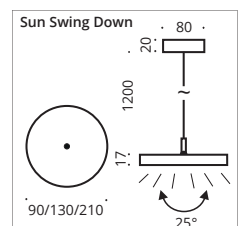

Sun Swing – Down Light

Down Light LED	Preis € price € *	Down Light LED	Preis € price € *	Down Light LED	Preis € price € *	Gehäuse body
Kopf/head: ø 90 mm Baldachin: ø 65 mm G 8 Watt, ~2.700k, ~920 lm		Kopf/head: ø 130 mm Baldachin: ø 65 mm G 12 Watt, ~2.700k, ~1.300 lm		Kopf/head: ø 210 mm Baldachin: ø 80 mm G 16 Watt, ~2.700k, ~1.600 lm		
● 7-3289011	229,-	● 7-32813011	288,-	● 7-32821011	404,-	chrome matt
● 7-3289012	229,-	● 7-32813012	288,-	● 7-32821012	404,-	chrome
● 7-3289013	229,-	● 7-32813013	288,-	● 7-32821013	404,-	nickel matt
● 7-3289012-22	265,-	● 7-32813012-22	334,-	● 7-32821012-22	461,-	white matt/chrome
● 7-3289012-02	265,-	● 7-32813012-02	334,-	● 7-32821012-02	461,-	black matt/chrome
● 7-3289012-23	265,-	● 7-32813012-23	334,-	● 7-32821012-23	461,-	anthracite matt/chr.