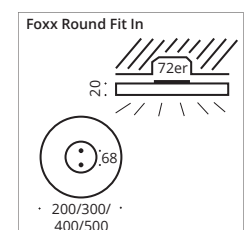

Foxx Round 200/300/400/500 Fit In (Einbauleuchte/recessed fitting)

Round 200 mm $\varnothing$	Preis € price € *	Round 300 mm $\varnothing$	Preis € price € *	Round 400 mm $\varnothing$	Preis € price € *	Round 500 mm $\varnothing$	Preis € price € *	Gehäuse body
LED: G 10 Watt, ~2.700k ~700lm		LED: G 14 Watt, ~2.700k ~1.260lm		LED: G 22 Watt, ~2.700k ~1.980lm		LED: G 33 Watt, ~2.700k ~2.970lm		
7-46420010	288,-	7-46430010	381,-	7-46440010	577,-	7-46450010	739,-	alueloxiert/ frosted solid acrylic