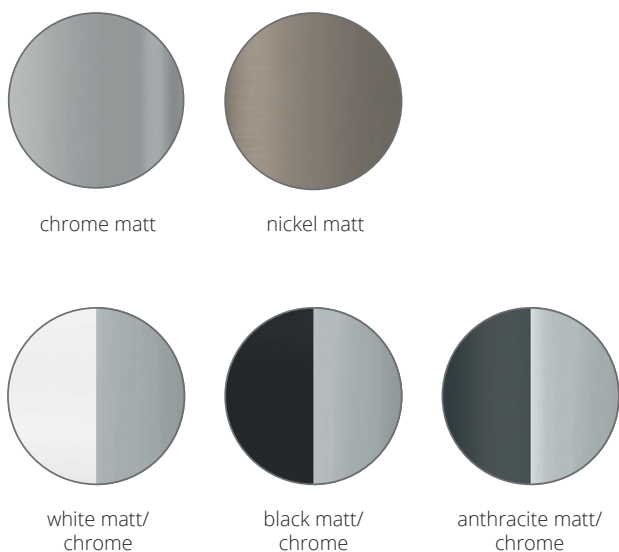

Ceiling lamp, high voltage LED power or high voltage halogen, dimmable. The shaped lamp is dimmable and has been designed for ceilings and walls. With its two coordinated gimbal joints the head can be turned in two axes for more than over 360° in each direction.