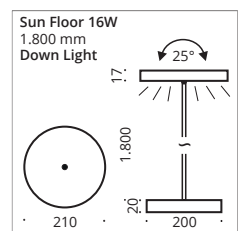

Sun Floor ø 90/130/210 Up or Down Light

Der Leuchtenkopf des LED Standfluters Sun Floor, lässt sich in alle Richtungen über ein Kugelgelenk schwenken. Diese Stehleuchte hat einen Leuchtenkopfdurchmesser von 210 mm und eine Länge von 1800 mm. Sie ist als Up- oder Downlight lieferbar. Die Standardausstattung ist mit Schnurschalter und schwarzem Textilkabel. Optional kann die Leuchte mit Dimmrig bestellt werden.

The luminaire head of the LED Sun Floor model can be swivelled in all directions via a ball joint. This floor lamp has a diameter of 210 mm and a length of 1800 mm. It is available as uplight or downlight. The standard version is with cord switch and black textile cable. Optionally, the luminaire can be ordered with a dimming ring.

□ Chrom Teile/
chrome parts
■ Gepulverte Teile/
powder-coating

Optional Kabelvarianten.
Optional cable.

Sun Floor – Up or Down Light LED

Up Light 210 mm ø G 16 Watt, ~2.700k ~1.600 lm	Preis € price € *	Down Light 210 mm ø G 16 Watt, ~2.700k ~1.600 lm	Preis € price € *	Höhe height in mm	Gehäuse body
● 7-33421011	690,-	7-33521011	723,-	1.800	chrome matt
● 7-33421012	690,-	7-33521012	723,-	1.800	chrome
● 7-33421013	690,-	7-33521013	723,-	1.800	nickel matt
● 7-33421012-22	796,-	7-33521012-22	831,-	1.800	white matt/chrome
● 7-33421012-02	796,-	7-33521012-02	831,-	1.800	black matt/chrome
● 7-33421012-23	796,-	7-33521012-23	831,-	1.800	anthracite matt/chr.
Dimmring	Art.-Nr. item no.	-DR	93,-		chrome

*Unverbindliche Preisempfehlung VK, ohne MwSt. Mit Erscheinen dieser Preisliste verlieren alle bisherigen Preislisten ihre Gültigkeit. Modelle geschützt
*Recommended retail price, exclusive of VAT. At the release of this price list, all other price lists are void. Models registered.