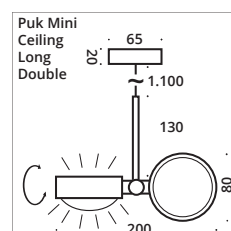

5-07951 Kabelverlängerung lfd. Meter cable extension per meter 16,-

► Preise ohne Zubehör. Bestell-Artikelnummern für Linse, Glas, Farbfilter und die Konfigurationsempfehlung auf der Einklappe!

► Prices without accessories: Order item-no. for lens, glass, color filter and the recommended Configuration are on the fold-in page!

G9 max. 33W, optional LED Retrofit

G9 max. 33W, LED Retrofit optional

Leuchtmittelempfehlung: LED max. 3W/300lm/2.700K/dimmbar **G** Art Nr. 8-205: 8,30 €

bulb recommendation: LED max. 3W/300Lm/2.700K/dimmable **G** Item No. 8-205: 8,30 €

ABC (s.S 6-7/s.p. 6-7)

Long Double Halogen: