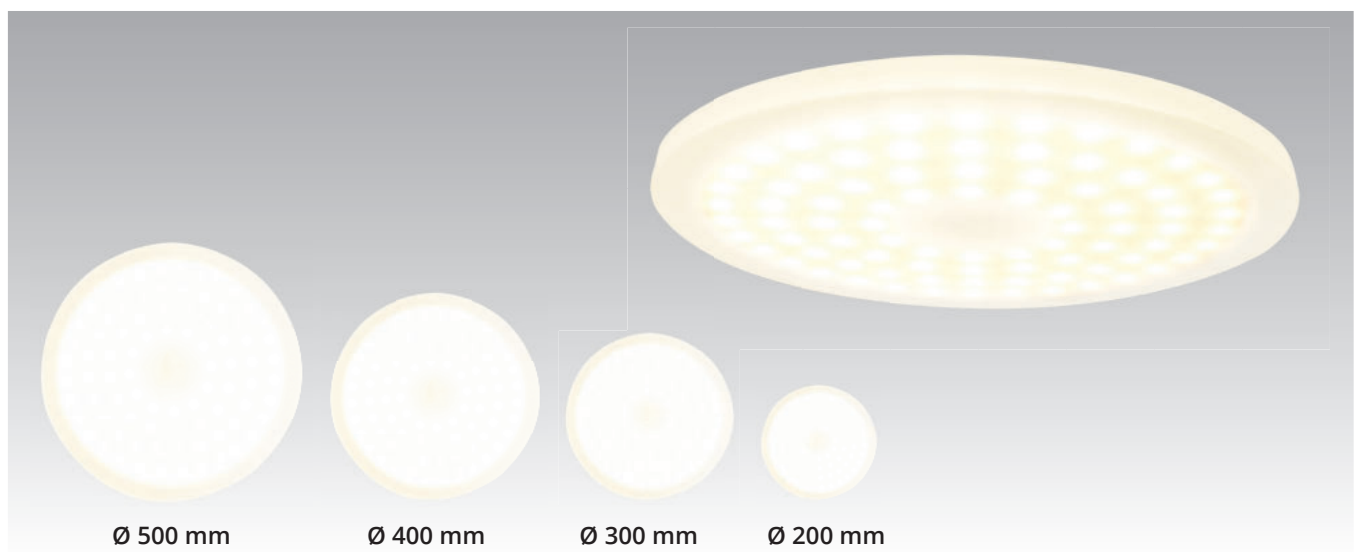

With an unbelievable height of 20 mm the slim LED lamp can be mounted on ceilings. Diameter are available in 200/300/400/500 mm. As built-in or surface mounted luminaire for all kind of lighting requirements. With its high power LED assembly is as easy as possible. "Plug and light" for Indoor and Outdoor (IP44) areas.