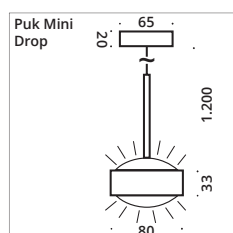

ABCD (s.S 6-7/s.p. 6-7)