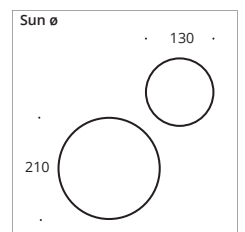

Sun Floor ø 90/130/210 Up or Down Light

Der Leuchtenkopf des LED Standfluters Sun Floor, lässt sich in alle Richtungen über ein Kugelgelenk schwenken. Diese Stehleuchte hat einen Leuchtenkopfdurchmesser von 210 mm und eine Länge von 1800 mm. Sie ist als Up- oder Downlight lieferbar. Die Standardausstattung ist mit Schnurschalter und schwarzem Textilkabel. Optional kann die Leuchte mit Dimmrig bestellt werden.

The luminaire head of the LED Sun Floor model can be swivelled in all directions via a ball joint. This floor lamp has a diameter of 210 mm and a length of 1800 mm. It is available as uplight or downlight. The standard version is with cord switch and black textile cable. Optionally, the luminaire can be ordered with a dimming ring.

□ Chrom Teile/
chrome parts
■ Gepulverte Teile/
powder-coating

Optional Kabelvarianten.
Optional cable.

Sun Floor – Up or Down Light LED

Up Light 210 mm ø G 16 Watt, ~2.700k ~1.600 lm	Preis € price € *	Down Light 210 mm ø G 16 Watt, ~2.700k ~1.600 lm	Preis € price € *	Höhe height in mm	Gehäuse body
● 7-33421011	690,-	7-33521011	723,-	1.800	chrome matt
● 7-33421012	690,-	7-33521012	723,-	1.800	chrome
● 7-33421013	690,-	7-33521013	723,-	1.800	nickel matt
● 7-33421012-22	796,-	7-33521012-22	831,-	1.800	white matt/chrome
● 7-33421012-02	796,-	7-33521012-02	831,-	1.800	black matt/chrome
● 7-33421012-23	796,-	7-33521012-23	831,-	1.800	anthracite matt/chr.
Dimmring	Art.-Nr. item no.	-DR	93,-		chrome

*Unverbindliche Preisempfehlung VK, ohne MwSt. Mit Erscheinen dieser Preisliste verlieren alle bisherigen Preislisten ihre Gültigkeit. Modelle geschützt
*Recommended retail price, exclusive of VAT. At the release of this price list, all other price lists are void. Models registered.