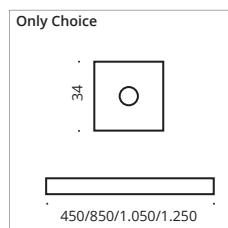

Equipment

Art. Nr. item no.	Einsatz insert	Beschreibung description	Preis € price € *
2-9126	Linse lens	klar, clear	24,-
2-9126-S		einseitig mattiert, satined on one side	30,-