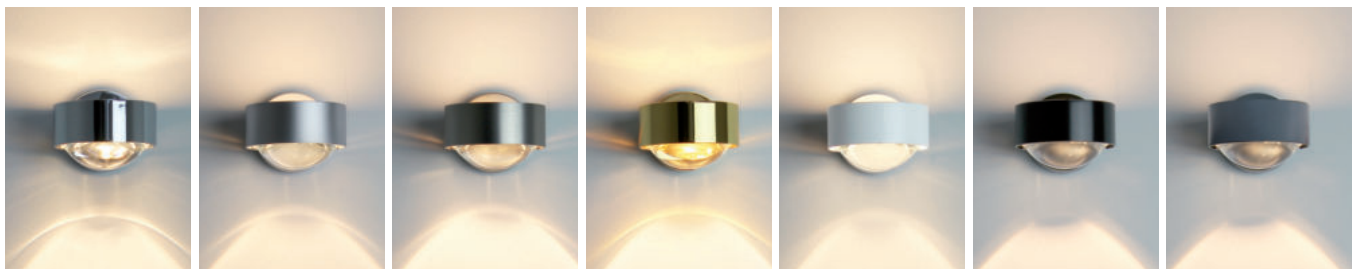

Puk Mini Wall: Oberflächen Surfaces

chrom
chrome

chrom matt
chrome matt

nickel matt
nickel matt

gold
gold

weiß matt
white matt

schwarz matt
black matt

anthrazit matt
anthracite matt