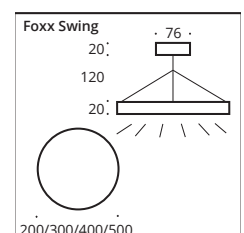

Foxx Swing 20/30/40/50 Pendelleuchte/pendant lamp LED

Swing 20 cm ø G 10 Watt, ~2.700k ~700lm	Preis € price € *	Swing 30 cm ø G 14 Watt, ~2.700k ~1.260lm	Preis € price € *	Swing 40 cm ø G 22 Watt, ~2.700k ~1.980lm	Preis € price € *	Swing 50 cm ø G 33 Watt, ~2.700k ~2.970lm	Preis € price € *	Gehäuse body
7-46620010	346,-	7-46630010	438,-	7-46640010	691,-	7-46650010	866,-	alueloxiert/ Acryl

Längere Aufhängung für hohe Decken bis 350 cm: Art-Nr. 7-466350 = Aufpreis 30,- €
Extra long cable for high ceilings up to 350 cm: Item No. 7-466350 = Surcharge 30,- €