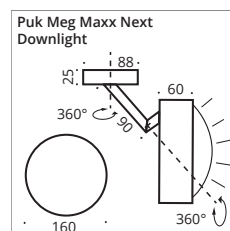

Puk Meg Maxx Next LED G ~2.700k	Preis € price € *	Puk Meg Maxx Next G9 Fassung 3 x	Preis € price € *	Kopf ø Head ø in mm	Gehäuse body
downlight 1 x 10W, ~800lm		downlight			
● 2-50721	460,-	2-50721-H	404,-	160	chrome matt
● 2-50722	460,-	2-50722-H	404,-	160	chrome
● 2-50723	460,-	2-50723-H	404,-	160	nickel matt
● 2-50722-22	531,-	2-50722-H-22	461,-	160	white matt/chr.
● 2-50722-02	531,-	2-50722-H-02	461,-	160	black matt/chr.
● 2-50722-23	531,-	2-50722-H-23	461,-	160	anthracite matt/chr.
up- & downlight 2 x 10W, ~1.600lm		up- & downlight			
● 2-50731	496,-	2-50731-H	404,-	160	chrome matt
● 2-50732	496,-	2-50732-H	404,-	160	chrome
● 2-50733	496,-	2-50733-H	404,-	160	nickel matt
● 2-50732-22	565,-	2-50732-H-22	461,-	160	white matt/chr.
● 2-50732-02	565,-	2-50732-H-02	461,-	160	black matt/chr.
● 2-50732-23	565,-	2-50732-H-23	461,-	160	anthracite matt/chr.

► Preise ohne Zubehör. Bestell-Artikelnummern für Linse, Glas, Farbfilter und die Konfigurationsempfehlung (2) auf der Einklappseite!

► Prices without accessories: Order item-no. for lens, glass, color filter and the recommended Configuration (2) are on the fold-in page!

G9 max. 33W ECO, optional LED Retrofit
G9 max. 33W ECO, LED Retrofit optional

Leuchtmittelempfehlung: LED max. 3W/300lm/2.700K/dimmbar Art. Nr. 8-205: 8,30 €
bulb recommendation: LED max. 3W/300Lm/2.700K/dimmable Item No. 8-205: 8,30 €