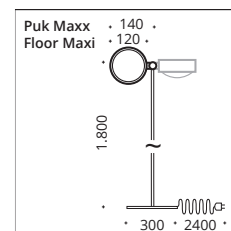

- ☐ Chrom Teile/
  chrome parts
- ☒ Gepulverte Teile/
  powder-coating