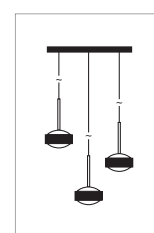

ABCD (s.S 6-7/s.p. 6-7)