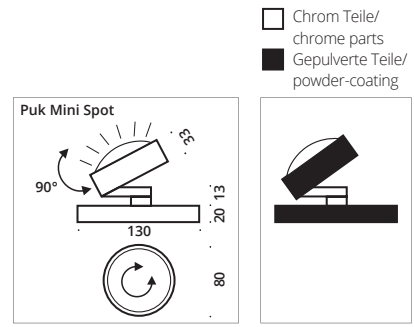

Chrom Teile/
chrome parts
 Gepulverte Teile/
powder-coating