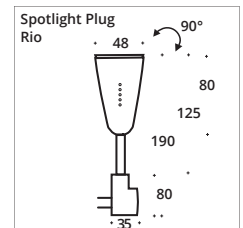

G9 max. 33W ECO, optional LED Retrofit G9 max. 33W ECO, LED Retrofit optional	Leuchtmittlempfehlung: LED max. 3W/300lm/2.700K/dimmbar Art Nr. 8-205: 8,30 € bulb recommendation: LED max. 3W/300Lm/2.700K/dimmable Item No. 8-205: 8,30 €
GU10 max. 35W, optional LED Retrofit GU10 max. 35W, LED Retrofit optional	Leuchtmittlempfehlung: LED max. 4W/230lm/2.700K Art. Nr. 8-211: 7,00 € bulb recommendation: LED max. 4W/230Lm/2.700K Item No. 8-211: 7,00 €

180° Reflektor optional für Glas Pisa, 180° baffle optional for glass Pisa Art.-Nr. 9-204

5,80 €