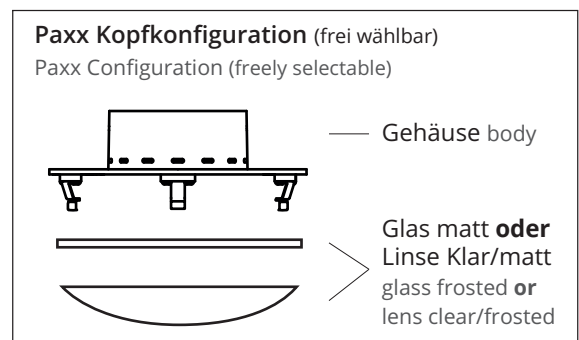

CE LED C IP20 90CRI 15W BC (s.S 6-7/s.p. 6-7)

Art. Nr. item no.	Einsatz/Zubehör insert/equipment	Beschreibung description	Preis € price € *
2-5036	Linse klar, clear lens	Borosilikatglas klar, Borosilikatglass clear	114,-
2-5036-s	Linse matt, frosted lens	Borosilikatglas einseitig mattiert, Borosilikatglass frosted on one side	122,-
2-5037	Glas matt, frosted glass	Borosilikatglas beidseitig mattiert, passt nicht unter Linse Borosilikatglass frosted on both sides, doesn't fit under lens	23,-