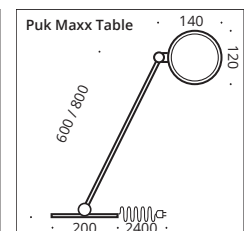

Optional Kabelvarianten.
Optional cable.

- ☐ Chrom Teile/
  chrome parts
- ☒ Gepulverte Teile/
  powder-coating