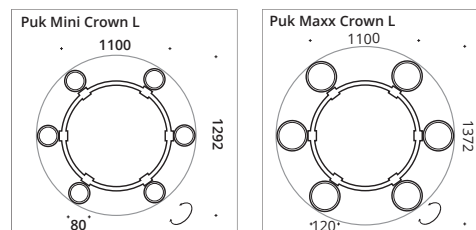

Kabellänge für Abhängung 5.000 mm (kürzbar)
Cable length for suspension 5.000 mm (can be shortened)

*Unverbindliche Preisempfehlung VK, ohne MwSt. Mit Erscheinen dieser Preisliste verlieren alle bisherigen Preislisten ihre Gültigkeit. Modelle geschützt
*Recommended retail price, exclusive of VAT. At the release of this price list, all other price lists are void. Models registered.