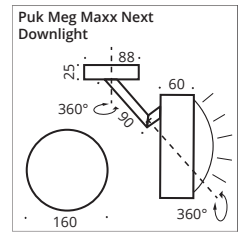

Puk Meg Maxx Next LED G ~2.700k	Preis € price € *	Puk Meg Maxx Next G9 Fassung 3 x	Preis € price € *	Kopf ø Head ø in mm	Gehäuse body
downlight 1 x 10W, ~800lm		downlight			
2-50721	460,-	2-50721-H	404,-	160	chrome matt
2-50722	460,-	2-50722-H	404,-	160	chrome
2-50723	460,-	2-50723-H	404,-	160	nickel matt
2-50722-22	531,-	2-50722-H-22	461,-	160	white matt/chr.
2-50722-02	531,-	2-50722-H-02	461,-	160	black matt/chr.
2-50722-23	531,-	2-50722-H-23	461,-	160	anthracite matt/chr.
up- & downlight 2 x 10W, ~1.600lm		up- & downlight			
2-50731	496,-	2-50731-H	404,-	160	chrome matt
2-50732	496,-	2-50732-H	404,-	160	chrome
2-50733	496,-	2-50733-H	404,-	160	nickel matt
2-50732-22	565,-	2-50732-H-22	461,-	160	white matt/chr.
2-50732-02	565,-	2-50732-H-02	461,-	160	black matt/chr.
2-50732-23	565,-	2-50732-H-23	461,-	160	anthracite matt/chr.