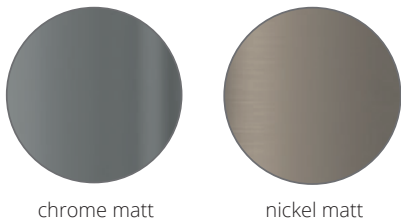

Puk Line S ø 80/120

Puk Pendelleuchte mit Seilabhängung und parallelen Leuchtenköpfen. Die Schienen werden mit den Puk Mini oder Puk Maxx Größen bestückt. Hierbei sind beide Varianten mit LED und Halogen möglich. Die Größe S bietet Licht für kleine Tische oder partiell im Raum. Pendellänge ca. 1.300 mm, Standard-Textilkabel in anthrazit.

Pendant luminaire with wire suspension and parallel heads. The tracks are equipped with Puk Mini or Puk Maxx luminaire heads. Both versions are available with LED or high-voltage halogen. Size S provides light for small tables and partial room areas. Pendant length approx. 1300 mm, with textile cable in anthracite as standard.

INDOOR