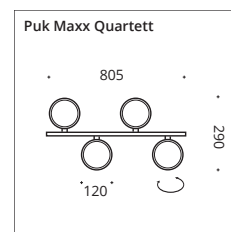

Puk Maxx Quartett & Sixtett ø 120

Pendelleuchte mit drehbaren Köpfen, Hochvolt Halogen oder LED Power. Pendellänge ca. 1.300 mm, Standard-Textilkabel in anthrazit.

Pendant luminaires in high voltage halogen or LED Power, dimmable. Pendant length approx. 1,300 mm. Textile cable in anthracite as standard.

INDOOR

Puk Maxx LED ~2.700k	Preis € price € *	Puk Maxx G9 Fassung LED	Preis € price € *	Pendellänge x L pendular length x l in mm	Gehäuse body
Quartett 8 x 10W, ~7.200lm		Quartett 8 x			
● 5-37801-4	1.201,-	5-37801-4-H	919,-	2.000 x 805	chrome matt
● 5-37802-4	1.201,-	5-37802-4-H	919,-	2.000 x 805	chrome
● 5-37803-4	1.201,-	5-37803-4-H	919,-	2.000 x 805	nickel matt
● 5-37802-4-22	1.374,-	5-37802-4-H-22	1.050,-	2.000 x 805	white matt/chr.
● 5-37802-4-02	1.374,-	5-37802-4-H-02	1.050,-	2.000 x 805	black matt/chr.
● 5-37802-4-23	1.374,-	5-37802-4-H-23	1.050,-	2.000 x 805	anthracite matt/chr.
Sixtett 12 x 10W, ~10.800lm		Sixtett 12 x			
● 5-371201-6	1.813,-	5-371201-6-H	1.316,-	2.000 x 1.260	chrome matt
● 5-371202-6	1.813,-	5-371202-6-H	1.316,-	2.000 x 1.260	chrome
● 5-371203-6	1.813,-	5-371203-6-H	1.316,-	2.000 x 1.260	nickel matt
● 5-371202-6-22	2.078,-	5-371202-6-H-22	1.512,-	2.000 x 1.260	white matt/chr.
● 5-371202-6-02	2.078,-	5-371202-6-H-02	1.512,-	2.000 x 1.260	black matt/chr.
● 5-371202-6-23	2.078,-	5-371202-6-H-23	1.512,-	2.000 x 1.260	anthracite matt/chr.

Optional Kabelvarianten.
Optional cable.

□ Chrom Teile/
chrome parts
■ Gepulverte Teile/
powder-coating

► Preise ohne Zubehör. Bestell-Artikelnummern für Linse, Glas, Farbfilter und die Konfigurationsempfehlung auf der Einklappseite!

► Prices without accessories: Order item-no. for lens, glass, color filter and the recommended Configuration are on the fold-in page!