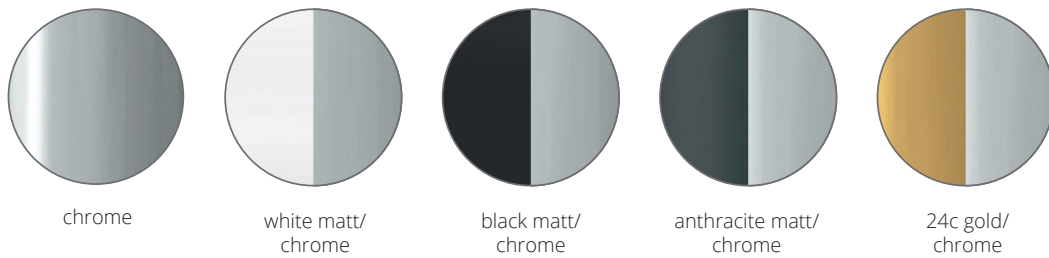

white matt/
chrome

black matt/
chrome

anthracite matt/
chrome

24c gold/
chrome

chrome