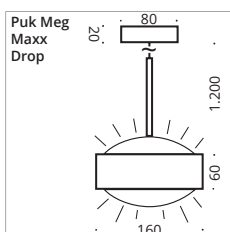

CE R LED C IP20 ABCD (s.S 6-7/s.p. 6-7)