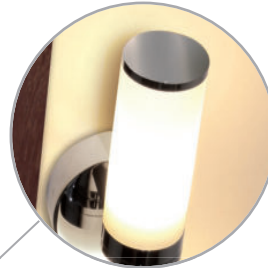

Pisa Double IP44