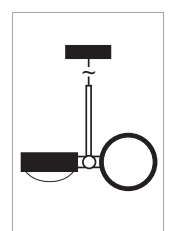

5-07951 Kabelverlängerung lfd. Meter cable extension per meter 16,-

► Preise ohne Zubehör. Bestell-Artikelnummern für Linse, Glas, Farbfilter und die Konfigurationsempfehlung auf der Einklappe!

► Prices without accessories: Order item-no. for lens, glass, color filter and the recommended Configuration are on the fold-in page!

G9 max. 33W, optional LED Retrofit

G9 max. 33W, LED Retrofit optional

Leuchtmittelempfehlung: LED max. 3W/300lm/2.700K/dimmbar **G** Art Nr. 8-205: 8,30 €

bulb recommendation: LED max. 3W/300Lm/2.700K/dimmable **G** Item No. 8-205: 8,30 €

ABC (s.S 6-7/s.p. 6-7)

Long Double Halogen: