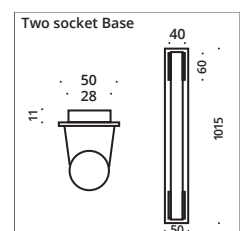

Two Socket: Two Socket Base: C (s.S 6-7/s.p. 6-7)

*Unverbindliche Preisempfehlung VK, ohne MwSt. Mit Erscheinen dieser Preisliste verlieren alle bisherigen Preislisten ihre Gültigkeit. Modelle geschützt
*Recommended retail price, exclusive of VAT. At the release of this price list, all other price lists are void. Models registered.