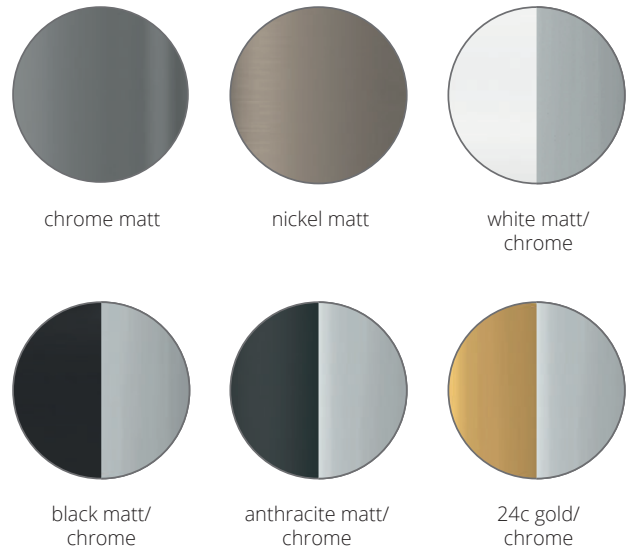

Puk Maxx Long One & Long Double $\varnothing$ 120

Pendelleuchte, Hochvolt Halogen oder LED Power, mit ein oder zwei Köpfen dimmbar. Pendellänge ca. 1.300 mm, Standard-Textilkabel in anthrazit.

Pendant luminaire, high voltage halogen or LED power, with one or two heads, dimmable. Pendant length approx. 1,300 mm. Textile cable in anthracite as standard.

INDOOR

Puk Maxx LED G	Preis € price € *	Puk Maxx G9 Fassung	Preis € price € *	B x Pendellänge in mm w x pendular length in mm	Gehäuse body
Long One ~900lm, downlight		Long One 2x up- & downlight			
● 5-38001	265,-	● 5-38001-H	207,-	120 x 1.300	chrome matt
● 5-38002	265,-	● 5-38002-H	207,-	120 x 1.300	chrome
● 5-38003	265,-	● 5-38003-H	207,-	120 x 1.300	nickel matt
● 5-38002-22	300,-	● 5-38002-H-22	242,-	120 x 1.300	white matt/chrome
● 5-38002-02	300,-	● 5-38002-H-02	242,-	120 x 1.300	black matt/chrome
● 5-38002-23	300,-	● 5-38002-H-23	242,-	120 x 1.300	anthracite/chrome
● 5-38006	329,-	● 5-38006-H	271,-	120 x 1.300	24 carat gold plated/chr.
Long Double ~3.600lm		Long Double 4x			
● 5-38021	530,-	● 5-38021-H	414,-	280 x 1.300	chrome matt
● 5-38022	530,-	● 5-38022-H	414,-	280 x 1.300	chrome
● 5-38023	530,-	● 5-38023-H	414,-	280 x 1.300	nickel matt
● 5-38022-22	612,-	● 5-38022-H-22	473,-	280 x 1.300	white matt/chrome
● 5-38022-02	612,-	● 5-38022-H-02	473,-	280 x 1.300	black matt/chrome
● 5-38022-23	612,-	● 5-38022-H-23	473,-	280 x 1.300	anthracite/chrome
● 5-38026	621,-	● 5-38026-H	506,-	280 x 1.300	24 carat gold plated/chr.

Optional Kabelvarianten.
Optional cable.

☐ Chrom Teile/
chrome parts
☐ Gepulverte Teile/
powder-coating