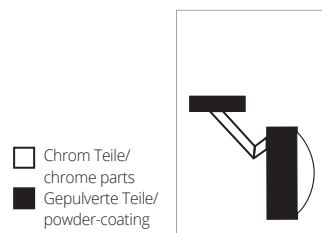

INDOOR

Puk Maxx Next LED G ~2.700k	Preis € price € *	Puk Maxx Next G9 Fassung 2 x	Preis € price € *	Kopf ø Head ø in mm	Gehäuse body
downlight 1 x 10W, ~900lm		downlight			
2-30721	346,-	2-30721-H	288,-	120	chrome matt
2-30722	346,-	2-30722-H	288,-	120	chrome
2-30723	346,-	2-30723-H	288,-	120	nickel matt
2-30722-22	392,-	2-30722-H-22	334,-	120	white matt/chr.
2-30722-02	392,-	2-30722-H-02	334,-	120	black matt/chr.
2-30722-23	392,-	2-30722-H-23	334,-	120	anthracite matt/chr.
up- & downlight 2 x 10W, ~1.800lm		up- & downlight			
2-30731	369,-	2-30731-H	288,-	120	chrome matt
2-30732	369,-	2-30732-H	288,-	120	chrome
2-30733	369,-	2-30733-H	288,-	120	nickel matt
2-30732-22	427,-	2-30732-H-22	334,-	120	white matt/chr.
2-30732-02	427,-	2-30732-H-02	334,-	120	black matt/chr.
2-30732-23	427,-	2-30732-H-23	334,-	120	anthracite matt/chr.