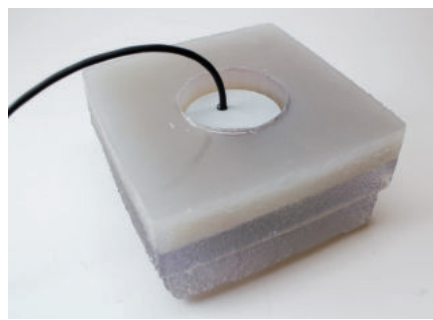

Neue Lichtstein LED Technologie.

Unsere Lichtsteine verfügen jetzt über ein separat geschütztes System mit komplett vergossener LED. Dadurch wird eine extreme Wasserdichte im IP68 Bereich gewährleistet, die den Lichtstein noch resistenter gegen Abnutzung durch Umwelteinflüsse macht.

New Lightstone LED Technologie.

Our lightstones now have a separately protected system with fully encapsulated LED. As a result, an extreme IP68 water density is ensured, that makes the lightstone more resistant to wear and tear caused by environmental factors.

Qualitätssicherung

Eine Gewährleistung für eine langlebige Funktion unserer Lichtsteine gilt nur bei Verwendung der original Top Light Zubehörteile (Transformator = spannungsstabil und Verbinder = kapillarwirkungsresistent). Bei Verwendung von Zubehörteilen anderer Hersteller erlischt jegliche Garantie.

Quality assurance

A guarantee for a long-lasting function of our lightstones is only valid when original Top Light accessories are used (transformer = voltage stable and connector = capillary action resistant). The use of accessories from other manufacturers will void any warranty.

OUTDOOR