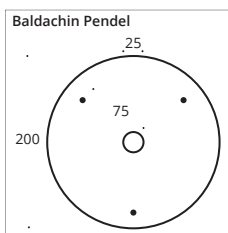

IP20 ABCD (s.S 6-7/s.p. 6-7)