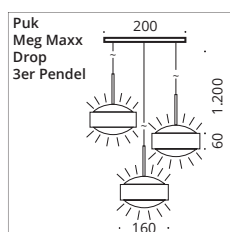

CE R LED C IP20 ABCD (s.S 6-7/s.p. 6-7)