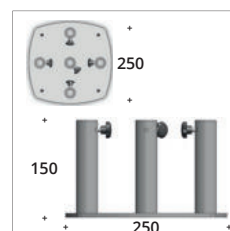

OCTOPUS OUTDOOR MAXI

Die lichtechten Schirme des Modells »Village« aus Polycarbonat leuchten in den Farben Gelb, Rot, Grün, Blau und Weiß. Die biegbaren Arme sind aus hochwertigem Kunststoff mit eingebettetem Alukern und in zwei Standardlängen, sowie auf Maß, lieferbar. Der im Leuchtschaft integrierte Erdspieß ermöglicht es, den Schaft in das Erdreich zu stecken oder mit einem vorgestochenen Loch in den Boden einzulassen. Alle Metallteile sind aus hochwertigem, nichtrostendem VA-Stahl gefertigt und garantieren eine absolute Witterungsbeständigkeit der Leuchte.

The fadeless shades of the Village-model made of polycarbonate shine in colors of yellow, red, green, blue and white. The flexible arms are made of high-quality plastic with an embedded aluminium core and are available in two standard lengths as well as made to measure. The integrated groundskewer enables you to poke the lamp into the ground or to fix it in a pre-lanced hole. All metal parts are made of high-quality, stainless VA steel and guarantee absolute weather resistance of the luminaire.

E27 Fassung	Ausführung design	Maße in mm dimensions in mm	Preis € price € *
19-01130	Octopus Outdoor	1.700	136,-
19-01180	Octopus Outdoor	2.200	157,-
19-10	Verlängerung, lengthening piece	je/each 100	11,-
	Village Schirme/shades		
● 19-01-GE	Schirm gelb, shade yellow	ø 200 - 400, H 285	83,-
● 19-01-GR	Schirm grün, shade green	ø 200 - 400, H 285	83,-
● 19-01-B	Schirm blau, shade blue	ø 200 - 400, H 285	83,-
● 19-01-R	Schirm rot, shade red	ø 200 - 400, H 285	83,-
○ 19-01-W	Schirm weiß, shade white	ø 200 - 400, H 285	83,-
19-033	Einzelstandfuß	B x L x H 150 x 150 x 150	73,-
19-034	5-fach Fuß	B x L x H 250 x 250 x 150	198,-