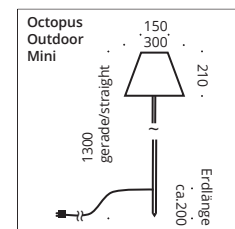

Leuchtmittelempfehlung: LED Filamente E27/7W=60W/800lm/2.700K **G** Art. Nr. 8-331: 14,60 €
Abdichtung der Leuchte über den Fassungsring.
bulb recommendation: LED Filamente E27/7W=60W/800lm/2.700K **G** Item No. 8-331: 14,60 €
Sealing of the luminaire via the lampholder sealing ring.

OUTDOOR