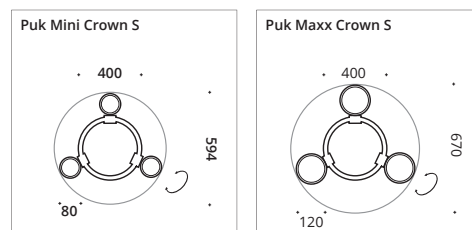

LED

Puk Mini Crown LED G 6 x 8 W ~3.600lm ~2.700k	Preis € price € *	Puk Maxx Crown LED G 6 x 10 W ~5.400lm ~2.700k	Preis € price € *	Gehäuse body
S 400/560		S 400/560		
● 8-050341-LED	1.233,-	● 8-350341-LED	1.444,-	chrome matt
● 8-050342-LED	1.233,-	● 8-350342-LED	1.444,-	chrome
● 8-050343-LED	1.233,-	● 8-350343-LED	1.444,-	nickel matt

► Preise ohne Zubehör. Bestell-Artikelnummern für Linse, Glas, Farbfilter und die Konfigurationsempfehlung auf der Einklappseite!

► Prices without accessories: Order item-no. for lens, glass, color filter and the recommended Configuration are on the fold-in page!