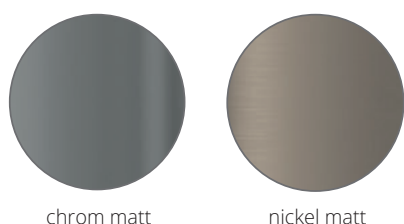

The Puk series as an exclusive ring luminaire. The fitting is variable with the Puk Mini and Puk Maxx heads. In a simple elegant design, equipped with LED or high-voltage halogen, a harmonious room illumination is created. The ring size L, with 6 luminaire heads, provides optimal lighting for large tables or entire rooms. Pendant length approx. 1300 mm, with textile cable in anthracite as standard.