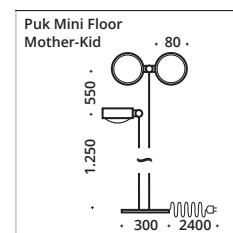

- Chrom Teile/
  chrome parts
- Gepulverte Teile/
  powder-coating