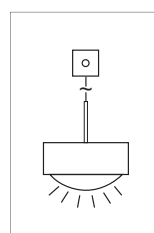

Sonderanfertigung:

Art-Nr. 8-600 Kürzung auf Maß = Aufpreis 57,- €

Item No. 8-600 Customized lengths = Surcharge 57,- €