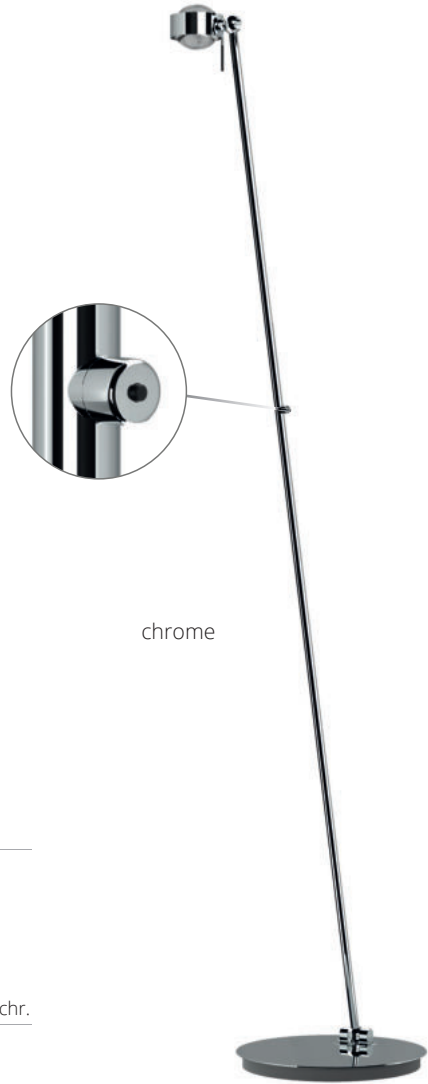

Puk Mini Floor Maxi ø 80

Stand- und Leseleuchte, G9 Fassung (mit Schalter, Dimmer optional) oder LED Niedervolt mit Tast-Dimmer, Köpfe drehbar mit Verstellstift. Arm schwenkbar. Die Standardausstattung ist mit schwarzem Textilkabel.

Floor and reading lamp, G9 socket (with switch, dimmer optional) or LED low voltage with touch dimmer. Head rotatable with adjustment pin, arm pivotable. Supplied as standard with black textile cable.

INDOOR

chrome

Puk Mini Floor Maxi G9 Fassung ON/OFF	Preis € price € *	Puk Mini Floor Maxi NV LED F ~2.700k	Preis € price € *	Armlänge arm length in mm	Gehäuse body
Single 1 x		Single 20W ~2x900lm			
6-081801-1-G9	460,-	6-081801-1-NV-LED	724,-	1.800	chrome matt
6-081802-1-G9	460,-	6-081802-1-NV-LED	724,-	1.800	chrome
6-081803-1-G9	460,-	6-081803-1-NV-LED	724,-	1.800	nickel matt
6-081802-1-22-G9	531,-	6-081802-1-NV-LED-22	807,-	1.800	white matt/chr.
6-081802-1-02-G9	531,-	6-081802-1-NV-LED-02	807,-	1.800	black matt/chr.
6-081802-1-23-G9	531,-	6-081802-1-NV-LED-23	807,-	1.800	anthracite matt/chr.
Twin 2 x		Twin 20W ~4x600lm			
6-081801-2-G9	576,-	6-081801-2-NV-LED	954,-	1.800	chrome matt
6-081802-2-G9	576,-	6-081802-2-NV-LED	954,-	1.800	chrome
6-081803-2-G9	576,-	6-081803-2-NV-LED	954,-	1.800	nickel matt
6-081802-2-22-G9	669,-	6-081802-2-NV-LED-22	1.073,-	1.800	white matt/chr.
6-081802-2-02-G9	669,-	6-081802-2-NV-LED-02	1.073,-	1.800	black matt/chr.
6-081802-2-23-G9	669,-	6-081802-2-NV-LED-23	1.073,-	1.800	anthracite matt/chr.

Für Schnur-Dimmer bei G9 Leuchte »-D« an die Art.-Nr. hängen (Hochvolt) +73,- €
Attach »-D« behind the item no. for a G9 cable dimmer (high voltage) +73,- €

Die LED Niedervolt Leuchten sind standardmäßig mit Tast-Dimmer ausgestattet
The LED low voltage luminaires are standard equipped with touch dimmer

- Preise ohne Zubehör. Bestell-Artikelnummern für Linse, Glas, Farbfilter und die Konfigurationsempfehlung auf der Einklappseite!
- Prices without accessories: Order item-no. for lens, glass, color filter and the recommended Configuration are on the fold-in page!

Leuchtmittelangabe: LED Retrofit **G inkl.** ~3Watt ~300lm ~2.700K | G9 max. 33W ECO
lamp information: LED Retrofit **G incl.** ~3Watt ~300lm ~2.700K | G9 max. 33W ECO

Leuchtmittelempfehlung: LED max. 3W/300lm/2.700K/dimmbar **G** Art. Nr. 8-205: 8,30 €
bulb recommendation: LED max. 3W/300lm/2.700K/dimmable **G** Item No. 8-205: 8,30 €

Optional Kabelvarianten.
Optional cable.

- ☐ Chrom Teile/
  chrome parts
- Gepulverte Teile/
  powder-coating