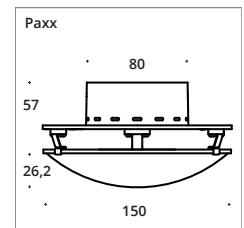

Paxx ø 150

Diese puristisch moderne LED Deckenleuchte in Bauhaus inspiriertem Design ist ein wahrer Hingucker. Die 150mm Durchmesser Linse (optional ist auch ein mattes Glas für sanft gestreutes Licht erhältlich) wirkt freischwebend auf der Metallbasis. Mit ihren 15 Watt und 2.700 Kelvin bietet die Paxx eine gigantische Lichtausbeute und macht sie somit einsetzbar für den Privat- und für den Objektbereich. Eine Innovation dieser Leuchte ist die leichte und schnelle Montage durch ein einfaches Clip-System.

This puristic modern LED ceiling light in Bauhaus-inspired design is a real eye-catcher. The 150mm diameter lens (a matt glass for softly diffused light is also available as an option) appears free-floating on the metal base. With its 15 watts and 2,700 Kelvin, the Paxx offers a gigantic light output, making it suitable for both private and industrial use. An innovation of this luminaire is the easy and quick mounting by a simple clip system.

INDOOR

Paxx schwarz mit mattem Glas und Clips in Nickel

Paxx 2.700K LED G 15W, ~90CRI, ~1.500lm	ø x H ø x H in mm	Gehäuse body	Preis € price € *
● 7-90100-BE	150 x 57	black matt Black Edition	265,-
● 7-90100-WE	150 x 57	white matt White Edition	265,-
● 7-90101	150 x 57	chrome matt/nickel	230,-
● 7-90102	150 x 57	chrome/nickel	230,-
● 7-90103	150 x 57	nickel matt	230,-
● 7-90102-02	150 x 57	black matt/nickel	230,-
● 7-90102-22	150 x 57	white matt/nickel	230,-
● 7-90102-23	150 x 57	anthracite matt/nickel	230,-

CE LED C IP20 90CRI 15W BC (s.S 6-7/s.p. 6-7)