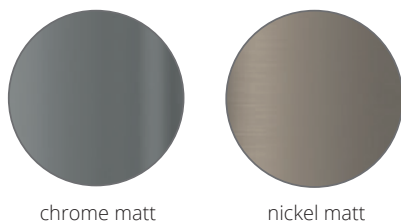

Puk Line M ø 80/120

Puk Pendelleuchte mit Seilabhängung und parallelen Leuchtenköpfen. Die Schienen werden mit den Puk Mini oder Puk Maxx Größen bestückt. Hierbei sind beide Varianten mit LED und Halogen möglich. Die Größe M bietet Licht für Esstische oder Bereiche im Raum. Pendellänge ca. 1.300 mm, Standard-Textilkabel in anthrazit.

Pendant luminaire with wire suspension and parallel heads. The tracks are equipped with Puk Mini or Puk Maxx luminaire heads. Both versions are available with LED or high-voltage halogen. Size M provides light for dining tables or areas in the room that need to be partially illuminated. Pendant length approx. 1300 mm, with textile cable in anthracite as standard.

INDOOR

G9 Fassung

Puk Mini Line G9 Fassung 6 x	Preis € price € *	Puk Maxx Line G9 Fassung 12 x	Preis € price € *	Gehäuse body
M 1200		M 1200		
● 8-0206121-H	1.091,-	● 8-3206121-H	1.438,-	chrome matt
● 8-0206122-H	1.091,-	● 8-3206122-H	1.438,-	chrome
● 8-0206123-H	1.091,-	● 8-3206123-H	1.438,-	nickel matt

► Preise ohne Zubehör. Bestell-Artikelnummern für Linse, Glas, Farbfilter und die Konfigurationsempfehlung auf der Einklappseite!

► Prices without accessories: Order item-no. for lens, glass, color filter and the recommended Configuration are on the fold-in page!

💡 G9 max. 33W, optional LED Retrofit

💡 G9 max. 33W, LED Retrofit optional

💡 Leuchtmittelempfehlung: LED max. 3W/300lm/2.700K/dimmbar **G** Art Nr. 8-205: 8,30 €

💡 bulb recommendation: LED max. 3W/300Lm/2.700K/dimmable **G** Item No. 8-205: 8,30 €

LED

Puk Mini Line LED G 12 x 8 W ~7.200lm ~2.700k	Preis € price € *	Puk Maxx Line LED G 12 x 10 W ~10.800lm ~2.700k	Preis € price € *	Gehäuse body
M 1200		M 1200		
● 8-0206121-LED	1.777,-	● 8-3206121-LED	2.200,-	chrome matt
● 8-0206122-LED	1.777,-	● 8-3206122-LED	2.200,-	chrome
● 8-0206123-LED	1.777,-	● 8-3206123-LED	2.200,-	nickel matt

► Preise ohne Zubehör. Bestell-Artikelnummern für Linse, Glas, Farbfilter und die Konfigurationsempfehlung auf der Einklappseite!

► Prices without accessories: Order item-no. for lens, glass, color filter and the recommended Configuration are on the fold-in page!