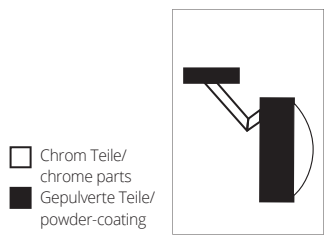

- Preise ohne Zubehör. Bestell-Artikelnummern für Linse, Glas, Farbfilter und die Konfigurationsempfehlung auf der Einklappseite!
- Prices without accessories: Order item-no. for lens, glass, color filter and the recommended configuration are on the fold-in page!

G9 max. 33W ECO, optional LED Retrofit
G9 max. 33W ECO, LED Retrofit optional

Leuchtmittelempfehlung: LED max. 3W/300lm/2.700K/dimmbar Art. Nr. 8-205: 8,30 €
bulb recommendation: LED max. 3W/300Lm/2.700K/dimmable Item No. 8-205: 8,30 €