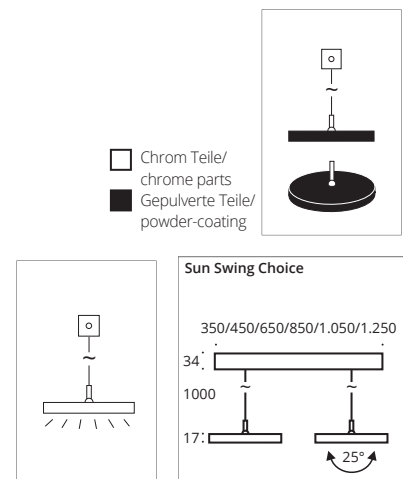

Sonderanfertigung:

Art-Nr. 8-600 Kürzung auf Maß = Aufpreis 57,- €

Item No. 8-600 Customized lengths = Surcharge 57,- €

*Unverbindliche Preisempfehlung VK, ohne MwSt. Mit Erscheinen dieser Preisliste verlieren alle bisherigen Preislisten ihre Gültigkeit. Modelle geschützt
*Recommended retail price, exclusive of VAT. At the release of this price list, all other price lists are void. Models registered.