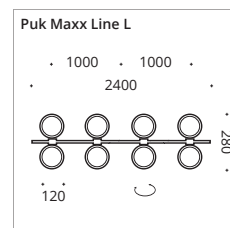

Kabellänge für Abhängung 2.000 mm (kürzbar)
Cable length for suspension 2.000 mm (can be shortened)

Sondergrößen auf Maß siehe Seite 310 – 319.

For special requirements, please look at page 310 – 319.