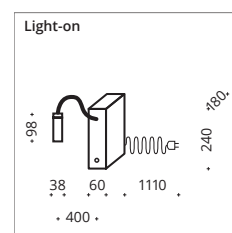

C (s.S 6-7/s.p. 6-7)