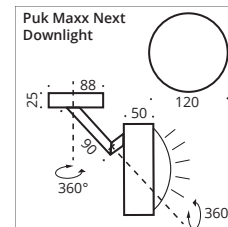

- Preise ohne Zubehör. Bestell-Artikelnummern für Linse, Glas, Farbfilter und die Konfigurationsempfehlung auf der Einklappseite!
- Prices without accessories: Order item-no. for lens, glass, color filter and the recommended Configuration are on the fold-in page!

G9 max. 33W ECO, optional LED Retrofit
G9 max. 33W ECO, LED Retrofit optional

Leuchtmittelempfehlung: LED max. 3W/300lm/2.700K/dimmbar **G** Art Nr. 8-205: 8,30 €
bulb recommendation: LED max. 3W/300Lm/2.700K/dimmable **G** Item No. 8-205: 8,30 €