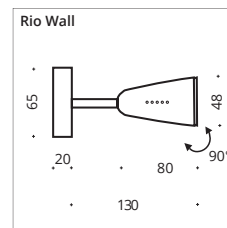

G9 max. 33W ECO, optional LED Retrofit G9 max. 33W ECO, LED Retrofit optional	Leuchtmittelempfehlung: LED max. 3W/300lm/2.700K/dimmbar Art Nr. 8-205: 8,30 € bulb recommendation: LED max. 3W/300Lm/2.700K/dimmable Item No. 8-205: 8,30 €
GU10 max. 35W, optional LED Retrofit GU10 max. 35W, LED Retrofit optional	Leuchtmittelempfehlung: LED max. 4W/230lm/2.700K Art. Nr. 8-211: 7,00 € bulb recommendation: LED max. 4W/230Lm/2.700K Item No. 8-211: 7,00 €

Umbau zum Spiegeleinbau, conversion for mirror mounting	Art.-Nr. 9-3002 chrom (chrome), 9-3009 nickelmatt (nickel matt)	11,- €
180° Reflektor optional für Glas Pisa, 180° baffle optional for glass Pisa	Art.-Nr. 9-204	5,80 €
"Touch me" Dimmer, "Touch me" dimmer	Art.-Nr. -D	22,- €
Kippschalereinbau, dip switch fitting	Art.-Nr. -K	30,- €

*Unverbindliche Preisempfehlung VK, ohne MwSt. Mit Erscheinen dieser Preisliste verlieren alle bisherigen Preislisten ihre Gültigkeit. Modelle geschützt
*Recommended retail price, exclusive of VAT. At the release of this price list, all other price lists are void. Models registered.