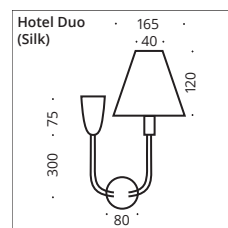

Customized Shades are possible:

From 10 lamps up special requirements are available:

1. golden or silver concealed shades
   - lacquer shades
   - silk shades
2. All shades are handmade. Individual requirements can be realized.

BC (s.S 6-7/s.p. 6-7)