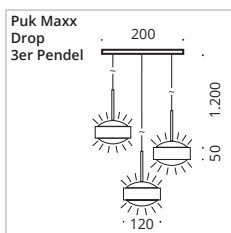

IP20 ABCD (s.S 6-7/s.p. 6-7)