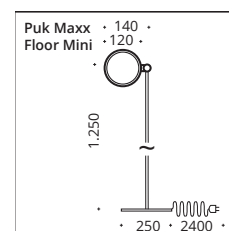

Für Schnur-Dimmer bei G9 Leuchte »-D« an die Art.-Nr. hängen (Hochvolt) +73,- €
Attach »-D« behind the item no. for a G9 cable dimmer (high voltage) +73,- €

Die LED Niedervolt Leuchten sind standardmäßig mit Tast-Dimmer ausgestattet
The LED low voltage luminaires are standard equipped with touch dimmer

- Preise ohne Zubehör. Bestell-Artikelnummern für Linse, Glas, Farbfilter und die Konfigurationsempfehlung auf der Einklappseite!
- Prices without accessories: Order item-no. for lens, glass, color filter and the recommended Configuration are on the fold-in page!

Leuchtmittelangabe: LED Retrofit **G inkl.** ~3Watt ~300lm ~2.700K | G9 max. 33W ECO
lamp information: LED Retrofit **G incl.** ~3Watt ~300lm ~2.700K | G9 max. 33W ECO

Leuchtmittelempfehlung: LED max. 3W/300lm/2.700K/dimmbar **G** Art. Nr. 8-205: 8,30 €
bulb recommendation: LED max. 3W/300Lm/2.700K/dimmable **G** Item No. 8-205: 8,30 €