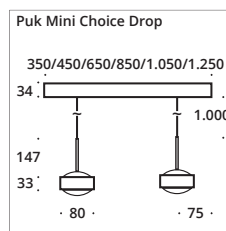

Sonderanfertigung:

Art-Nr. 8-600 Kürzung auf Maß = Aufpreis 57,- €
Item No. 8-600 Customized lengths = Surcharge 57,- €