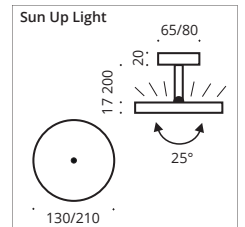

Indoor Sun – Down Light

Down Light	Preis € price € *	Down Light	Preis € price € *	Down Light	Preis € price € *	Gehäuse body
Kopf/head: ø 90 mm Baldachin: ø 65 mm LED: G 8 Watt, ~2.700k, ~920 lm		Kopf/head: ø 130 mm Baldachin: ø 65 mm LED: G 12 Watt, ~2.700k, ~1.300 lm		Kopf/head: ø 210 mm Baldachin: ø 80 mm LED: G 16 Watt, ~2.700k, ~1.600 lm		
● 7-3269011	229,-	7-32613011	288,-	7-32621011	404,-	chrome matt
● 7-3269012	229,-	7-32613012	288,-	7-32621012	404,-	chrome
● 7-3269013	229,-	7-32613013	288,-	7-32621013	404,-	nickel matt
● 7-3269012-22	265,-	7-32613012-22	334,-	7-32621012-22	461,-	white matt/chrome
● 7-3269012-02	265,-	7-32613012-02	334,-	7-32621012-02	461,-	black matt/chrome
● 7-3269012-23	265,-	7-32613012-23	334,-	7-32621012-23	461,-	anthracite matt/chr.