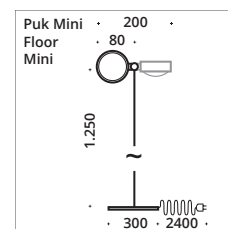

Optional Kabelvarianten.
Optional cable.

□ Chrom Teile/
chrome parts
■ Gepulverte Teile/
powder-coating