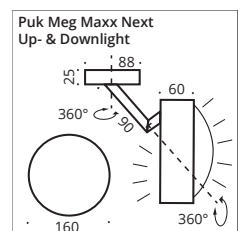

Puk Meg Maxx Next LED G ~2.700k	Preis € price € *	Puk Meg Maxx Next G9 Fassung 3 x	Preis € price € *	Kopf ø Head ø in mm	Gehäuse body
downlight 1 x 10W, ~800lm		downlight			
● 2-50721	460,-	2-50721-H	404,-	160	chrome matt
● 2-50722	460,-	2-50722-H	404,-	160	chrome
● 2-50723	460,-	2-50723-H	404,-	160	nickel matt
● 2-50722-22	531,-	2-50722-H-22	461,-	160	white matt/chr.
● 2-50722-02	531,-	2-50722-H-02	461,-	160	black matt/chr.
● 2-50722-23	531,-	2-50722-H-23	461,-	160	anthracite matt/chr.
up- & downlight 2 x 10W, ~1.600lm		up- & downlight			
● 2-50731	496,-	2-50731-H	404,-	160	chrome matt
● 2-50732	496,-	2-50732-H	404,-	160	chrome
● 2-50733	496,-	2-50733-H	404,-	160	nickel matt
● 2-50732-22	565,-	2-50732-H-22	461,-	160	white matt/chr.
● 2-50732-02	565,-	2-50732-H-02	461,-	160	black matt/chr.
● 2-50732-23	565,-	2-50732-H-23	461,-	160	anthracite matt/chr.

► Preise ohne Zubehör. Bestell-Artikelnummern für Linse, Glas, Farbfilter und die Konfigurationsempfehlung (2) auf der Einklappseite!

► Prices without accessories: Order item-no. for lens, glass, color filter and the recommended Configuration (2) are on the fold-in page!

G9 max. 33W ECO, optional LED Retrofit
G9 max. 33W ECO, LED Retrofit optional

Leuchtmittelempfehlung: LED max. 3W/300lm/2.700K/dimmbar Art. Nr. 8-205: 8,30 €
bulb recommendation: LED max. 3W/300Lm/2.700K/dimmable Item No. 8-205: 8,30 €