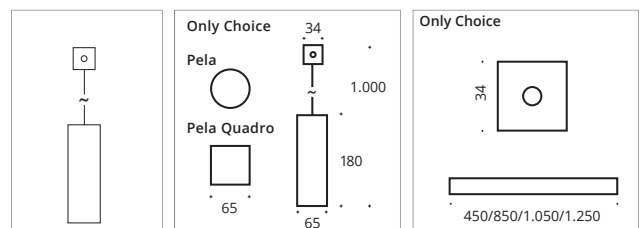

Sonderanfertigung:

Art-Nr. 8-600 Kürzung auf Maß = Aufpreis 57,- €

Item No. 8-600 Customized lengths = Surcharge 57,- €