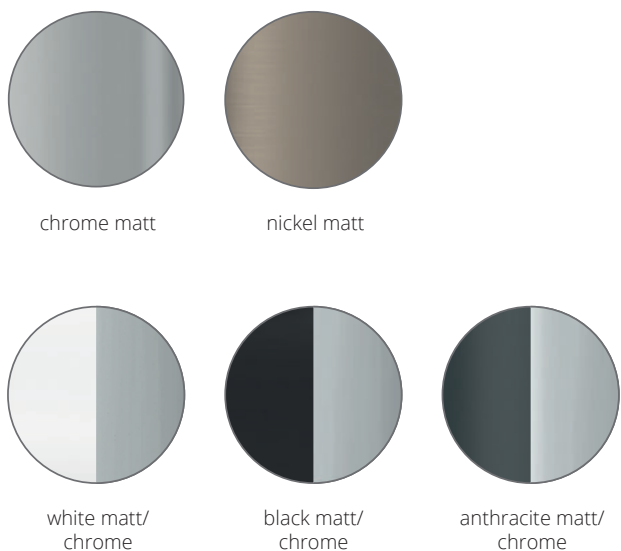

Puk Maxx Next ø 120

Deckenleuchte, Hochvolt LED Power oder Hochvolt Halogen, dimmbar. Diese Aufbauleuchte wurde für den Wand- und Deckeneinsatz konstruiert. Mit zwei kardanis aufeinander abgestimmten Gelenken, lassen sich die Leuchtenköpfe um über 360 Grad auf zwei Achsen in jede Richtung einstellen.

Ceiling lamp, high voltage LED power or high voltage halogen, dimmable. The shaped lamp is dimmable and has been designed for ceilings and walls. With its two coordinated gimbal joints the head can be turned in two axes for more than over 360° in each direction.

INDOOR

Puk Maxx Next LED G ~2.700k	Preis € price € *	Puk Maxx Next G9 Fassung 2 x	Preis € price € *	Kopf ø Head ø in mm	Gehäuse body
downlight 1 x 10W, ~900lm		downlight			
2-30721	346,-	2-30721-H	288,-	120	chrome matt
2-30722	346,-	2-30722-H	288,-	120	chrome
2-30723	346,-	2-30723-H	288,-	120	nickel matt
2-30722-22	392,-	2-30722-H-22	334,-	120	white matt/chr.
2-30722-02	392,-	2-30722-H-02	334,-	120	black matt/chr.
2-30722-23	392,-	2-30722-H-23	334,-	120	anthracite matt/chr.
up- & downlight 2 x 10W, ~1.800lm		up- & downlight			
2-30731	369,-	2-30731-H	288,-	120	chrome matt
2-30732	369,-	2-30732-H	288,-	120	chrome
2-30733	369,-	2-30733-H	288,-	120	nickel matt
2-30732-22	427,-	2-30732-H-22	334,-	120	white matt/chr.
2-30732-02	427,-	2-30732-H-02	334,-	120	black matt/chr.
2-30732-23	427,-	2-30732-H-23	334,-	120	anthracite matt/chr.

► Preise ohne Zubehör. Bestell-Artikelnummern für Linse, Glas, Farbfilter und die Konfigurationsempfehlung (2) auf der Einklappseite!

► Prices without accessories: Order item-no. for lens, glass, color filter and the recommended Configuration (2) are on the fold-in page!

G9 max. 33W ECO, optional LED Retrofit
G9 max. 33W ECO, LED Retrofit optional

Leuchtmittelempfehlung: LED max. 3W/300lm/2.700K/dimmbar Art. Nr. 8-205: 8,30 €
bulb recommendation: LED max. 3W/300Lm/2.700K/dimmable Item No. 8-205: 8,30 €

Chrom Teile/
chrome parts
 Gepulverte Teile/
powder-coating