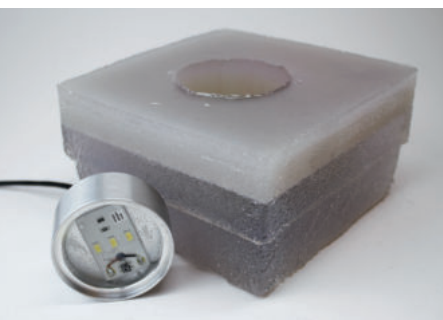

Neue Lichtstein LED Technologie.

Unsere Lichtsteine verfügen jetzt über ein separat geschütztes System mit komplett vergossener LED. Dadurch wird eine extreme Wasserdichte im IP68 Bereich gewährleistet, die den Lichtstein noch resistenter gegen Abnutzung durch Umwelteinflüsse macht.

New Lightstone LED Technologie.

Our lightstones now have a separately protected system with fully encapsulated LED. As a result, an extreme IP68 water density is ensured, that makes the lightstone more resistant to wear and tear caused by environmental factors.

Qualitätssicherung

Eine Gewährleistung für eine langlebige Funktion unserer Lichtsteine gilt nur bei Verwendung der original Top Light Zubehörteile (Transformator = spannungsstabil und Verbinder = kapillarwirkungsresistent). Bei Verwendung von Zubehörteilen anderer Hersteller erlischt jegliche Garantie.

Quality assurance

A guarantee for a long-lasting function of our lightstones is only valid when original Top Light accessories are used (transformer = voltage stable and connector = capillary action resistant). The use of accessories from other manufacturers will void any warranty.

OUTDOOR