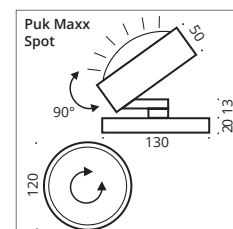

Chrom Teile/
chrome parts
 Gepulverte Teile/
powder-coating