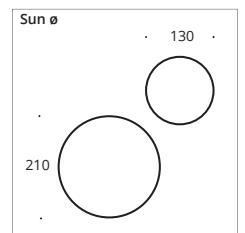

Indoor Sun – Up Light

Up Light	Preis € price € *	Up Light	Preis € price € *	Up Light	Preis € price € *	Gehäuse body
Kopf/head: ø 90 mm Baldachin: ø 65 mm LED: G 8 Watt, ~2.700k, ~920 lm		Kopf/head: ø 130 mm Baldachin: ø 65 mm LED: G 12 Watt, ~2.700k, ~1.300 lm		Kopf/head: ø 210 mm Baldachin: ø 80 mm LED: G 16 Watt, ~2.700k, ~1.600 lm		
● 7-3259011	229,-	7-32513011	288,-	7-32521011	404,-	chrome matt
● 7-3259012	229,-	7-32513012	288,-	7-32521012	404,-	chrome
● 7-3259013	229,-	7-32513013	288,-	7-32521013	404,-	nickel matt
● 7-3259012-22	265,-	7-32513012-22	334,-	7-32521012-22	461,-	white matt/chrome
● 7-3259012-02	265,-	7-32513012-02	334,-	7-32521012-02	461,-	black matt/chrome
● 7-3259012-23	265,-	7-32513012-23	334,-	7-32521012-23	461,-	anthracite matt/chr.