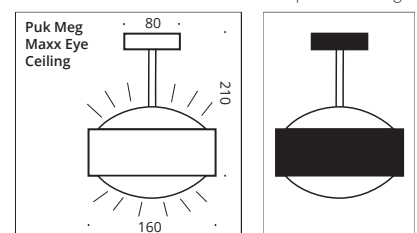

Puk Meg Maxx Eye Ceiling LED 2 x 10W ~1.600lm ~2.700k	Preis € price € *	Puk Meg Maxx Eye Ceiling G9 Fassung 3 x	Preis € price € *	$\varnothing$ x Höhe $\varnothing$ x height in mm	Gehäuse body
7-755001	459,-	7-755001-H	369,-	160 x 210	chrome matt
7-755002	459,-	7-755002-H	369,-	160 x 210	chrome
7-755003	459,-	7-755003-H	369,-	160 x 210	nickel matt
7-755002-22	531,-	7-755002-H-22	427,-	160 x 210	white matt/chr.
7-755002-02	531,-	7-755002-H-02	427,-	160 x 210	black matt/chr.
7-755002-23	531,-	7-755002-H-23	427,-	160 x 210	anthracite matt/chr.

► Preise ohne Zubehör. Bestell-Artikelnummern für Linse, Glas, Farbfilter und die Konfigurationsempfehlung (2) auf der Einklappseite!

► Prices without accessories: Order item-no. for lens, glass, color filter and the recommended Configuration (2) are on the fold-in page!

G9 max. 33W ECO, optional LED Retrofit
 G9 max. 33W ECO, LED Retrofit optional

Leuchtmittelempfehlung: LED max. 3W/300lm/2.700K/dimmbar Art. Nr. 8-205: 8,30 €
 bulb recommendation: LED max. 3W/300Lm/2.700K/dimmable Item No. 8-205: 8,30 €

Chrom Teile/
chrome parts
 Gepulverte Teile/
powder-coating