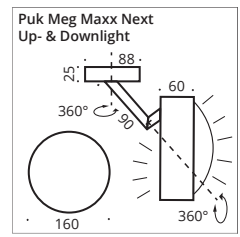

Puk Meg Maxx Next LED G ~2.700k	Preis € price € *	Puk Meg Maxx Next G9 Fassung 3 x	Preis € price € *	Kopf ø Head ø in mm	Gehäuse body
downlight 1 x 10W, ~800lm		downlight			
2-50721	460,-	2-50721-H	404,-	160	chrome matt
2-50722	460,-	2-50722-H	404,-	160	chrome
2-50723	460,-	2-50723-H	404,-	160	nickel matt
2-50722-22	531,-	2-50722-H-22	461,-	160	white matt/chr.
2-50722-02	531,-	2-50722-H-02	461,-	160	black matt/chr.
2-50722-23	531,-	2-50722-H-23	461,-	160	anthracite matt/chr.
up- & downlight 2 x 10W, ~1.600lm		up- & downlight			
2-50731	496,-	2-50731-H	404,-	160	chrome matt
2-50732	496,-	2-50732-H	404,-	160	chrome
2-50733	496,-	2-50733-H	404,-	160	nickel matt
2-50732-22	565,-	2-50732-H-22	461,-	160	white matt/chr.
2-50732-02	565,-	2-50732-H-02	461,-	160	black matt/chr.
2-50732-23	565,-	2-50732-H-23	461,-	160	anthracite matt/chr.