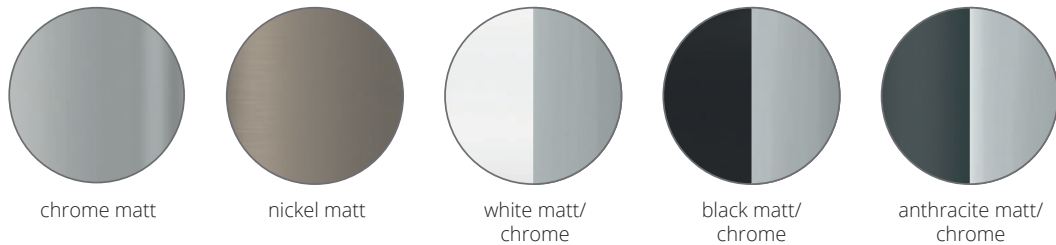

Puk Mini Ceiling Sister Twin ø 80

Deckenleuchte, Hochvolt Halogen oder LED Power, dimmbar, Köpfe drehbar mit Verstellstift, Arme schwenkbar.
Ceiling lamp, high voltage halogen or LED power, dimmable, heads rotatable with adjusting pin, arms titable.