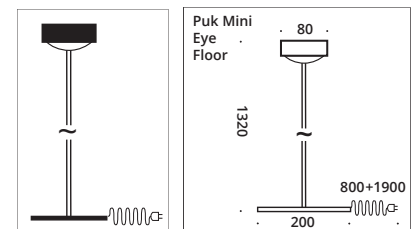

□ Chrom Teile/
chrome parts
■ Gepulverte Teile/
powder-coating