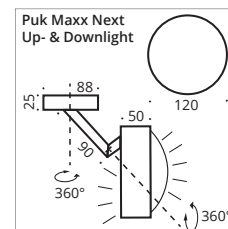

- Preise ohne Zubehör. Bestell-Artikelnummern für Linse, Glas, Farbfilter und die Konfigurationsempfehlung auf der Einklappseite!
- Prices without accessories: Order item-no. for lens, glass, color filter and the recommended Configuration are on the fold-in page!

G9 max. 33W ECO, optional LED Retrofit
G9 max. 33W ECO, LED Retrofit optional

Leuchtmittelempfehlung: LED max. 3W/300lm/2.700K/dimmbar **G** Art Nr. 8-205: 8,30 €
bulb recommendation: LED max. 3W/300Lm/2.700K/dimmable **G** Item No. 8-205: 8,30 €