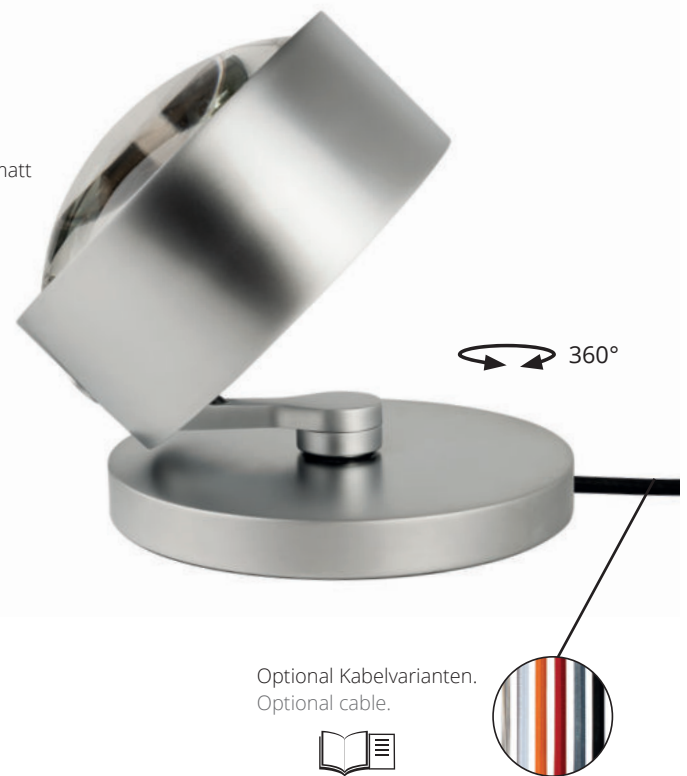

nickel matt

Puk Maxx Spot LED G 1 x 12W ~900lm ~2.700k	Preis € price € *	Puk Maxx Spot G9 Fassung 2 x	Preis € price € *	Fuß $\varnothing$ base $\varnothing$ in mm	Gehäuse body
6-981401	288,-	6-981401-H	229,-	130	chrome matt
6-981402	288,-	6-981402-H	229,-	130	chrome
6-981403	288,-	6-981403-H	229,-	130	nickel matt
6-981402-22	346,-	6-981402-H-22	265,-	130	white matt/chr.
6-981402-02	346,-	6-981402-H-02	265,-	130	black matt/chr.
6-981402-23	346,-	6-981402-H-23	265,-	130	anthracite matt/chr.

-D +73,- Für Schnur-Dimmer »D« an die Art.-Nr. hängen
Attach »D« behind the item no. for a dimmer

► Preise ohne Zubehör. Bestell-Artikelnummern für Linse, Glas, Farbfilter und die Konfigurationsempfehlung auf der Einklappseite!
► Prices without accessories: Order item-no. for lens, glass, color filter and the recommended Configuration are on the fold-in page!

Leuchtmittelangabe: LED **G** inkl. | G9 max. 33W ECO, optional LED Retrofit
bulb information: LED **G** incl. | G9 max. 33W ECO, LED Retrofit optional

Leuchtmittelempfehlung: LED max. 3W/300lm/2.700K/dimmbar **G** Art Nr. 8-205: 8,30 €
bulb recommendation: LED max. 3W/300Lm/2.700K/dimmable **G** Item No. 8-205: 8,30 €

Chrom Teile/
chrome parts
 Gepulverte Teile/
powder-coating