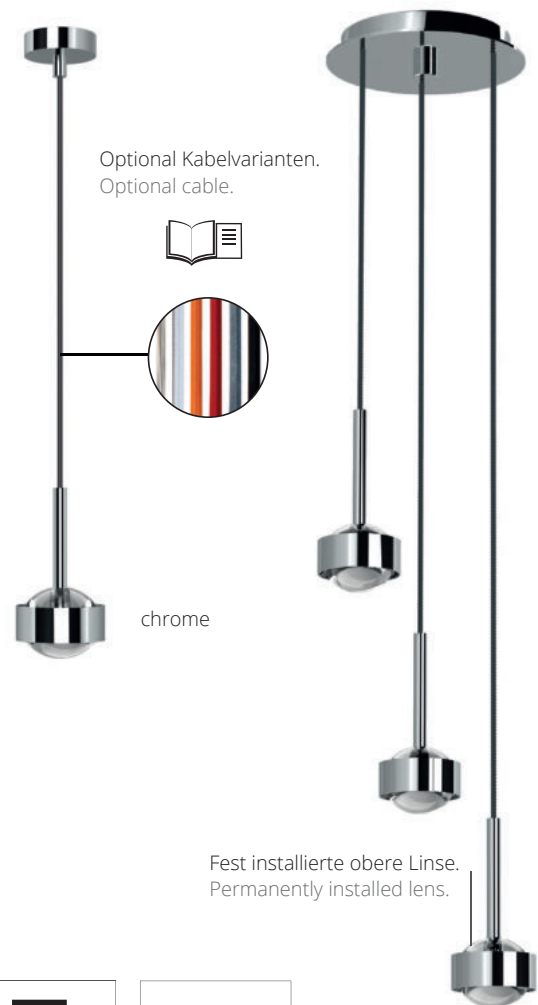

G9 max. 33W, optional LED Retrofit
 G9 max. 33W, LED Retrofit optional

LME: LED max. 3W/300lm/2.700K/dimmbar **G** Art Nr. 8-205: 8,30 €
 bulb recom.: LED max. 3W/300Lm/2.700K/dimmable **G** Item No. 8-205: 8,30 €

Puk Mini Drop Trio

Puk Drop LED G 6x 8W, ~1.800lm ~2.700k	Preis € price € *	Puk Drop G9 Fassung 3 x	Preis € price € *	Baldachin ø Baldachin ø in mm	Gehäuse body
5-060031	753,-	5-060031-H	502,-	200	chrome matt
5-060032	753,-	5-060032-H	502,-	200	chrome
5-060033	753,-	5-060033-H	502,-	200	nickel matt
5-060032-22	866,-	5-060032-H-22	577,-	200	white matt/chr.
5-060032-02	866,-	5-060032-H-02	577,-	200	black matt/chr.
5-060032-23	866,-	5-060032-H-23	577,-	200	anthracite matt/chr.

5-07953 | 48,- | Kabelverlängerung 3 x 1 m, cable extension 3 x 1 m

- Preise ohne Zubehör. Bestell-Artikelnummern für Linse, Glas, Farbfilter und die Konfigurationsempfehlung auf der Einklappseite!
- Prices without accessories: Order item-no. for lens, glass, color filter and the recommended Configuration are on the fold-in page!

G9 max. 33W, optional LED Retrofit
 G9 max. 33W, LED Retrofit optional

LME: LED max. 3W/300lm/2.700K/dimmbar **G** Art Nr. 8-205: 8,30 €
 bulb recom.: LED max. 3W/300Lm/2.700K/dimmable **G** Item No. 8-205: 8,30 €