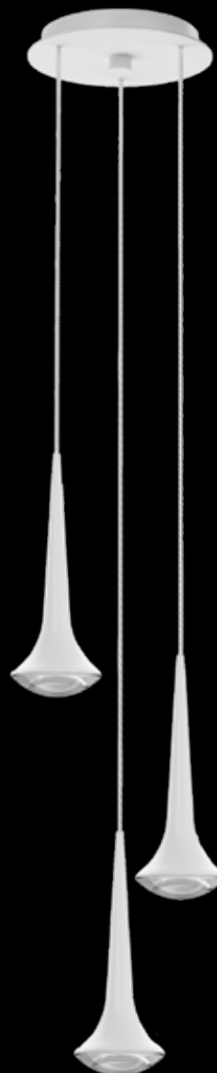

Look at me Trio
LED (Energieeffizienzkl. G)
 Lumen: ~2.025
 Kelvin: ~2.700
 Watt: 3 x 8W
 : Ø 200mm X H 1.300mm

schwarz matt black matt	5-9113-2-BE
Linse klar	2-9126
Linse matt	2-9126-S

LOOK AT ME

LOOK AT ME TRIO