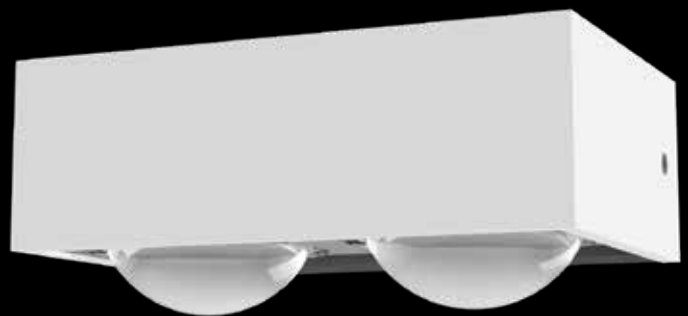

FOCUS 150

Focus 150

LED (Energieeffizienzkl. G)

Lumen: ~1.960

Kelvin: ~2.700

Watt: 4 x 6W

: H 50mm X B 150mm X T 120mm

schwarz matt matt black	2-101502-LED-WE
Linse klar, lens clear	2-626
Linse klar, lens clear	2-626-s
Glas matt, glass frosted	2-627